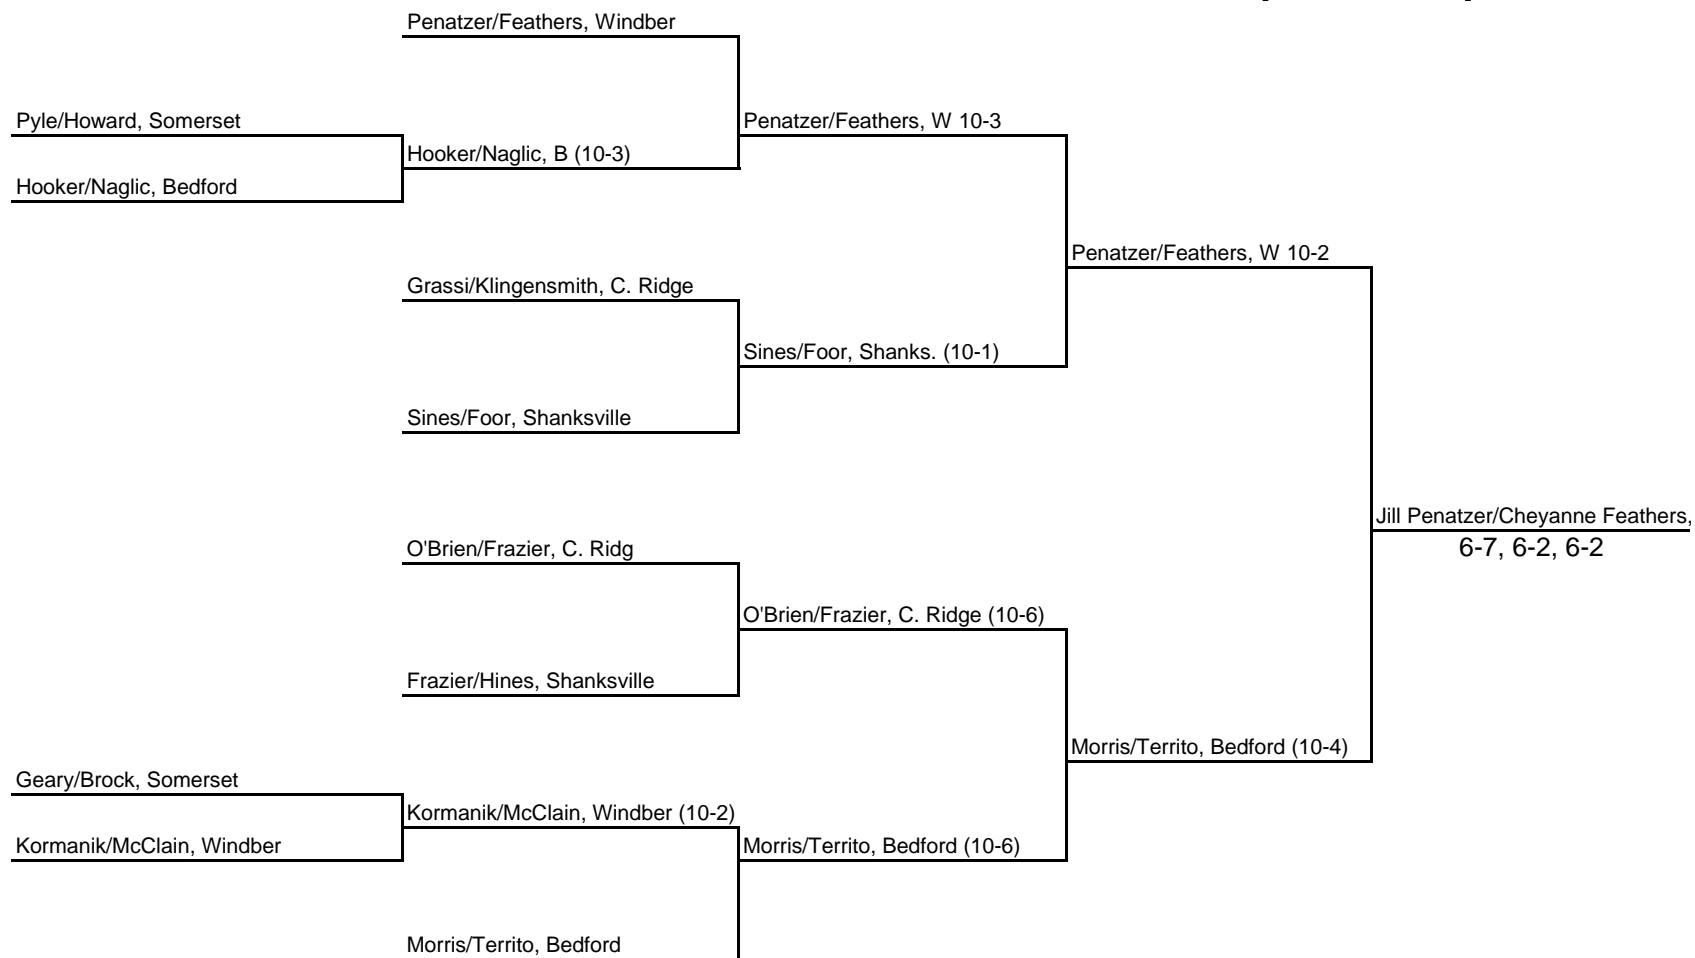

PIAA DISTRICT 5

PENNSYLVANIA INTERSCHOLASTIC ATHLETIC ASSOCIATION

Girls Tennis - Doubles Championship 2011

, Windber