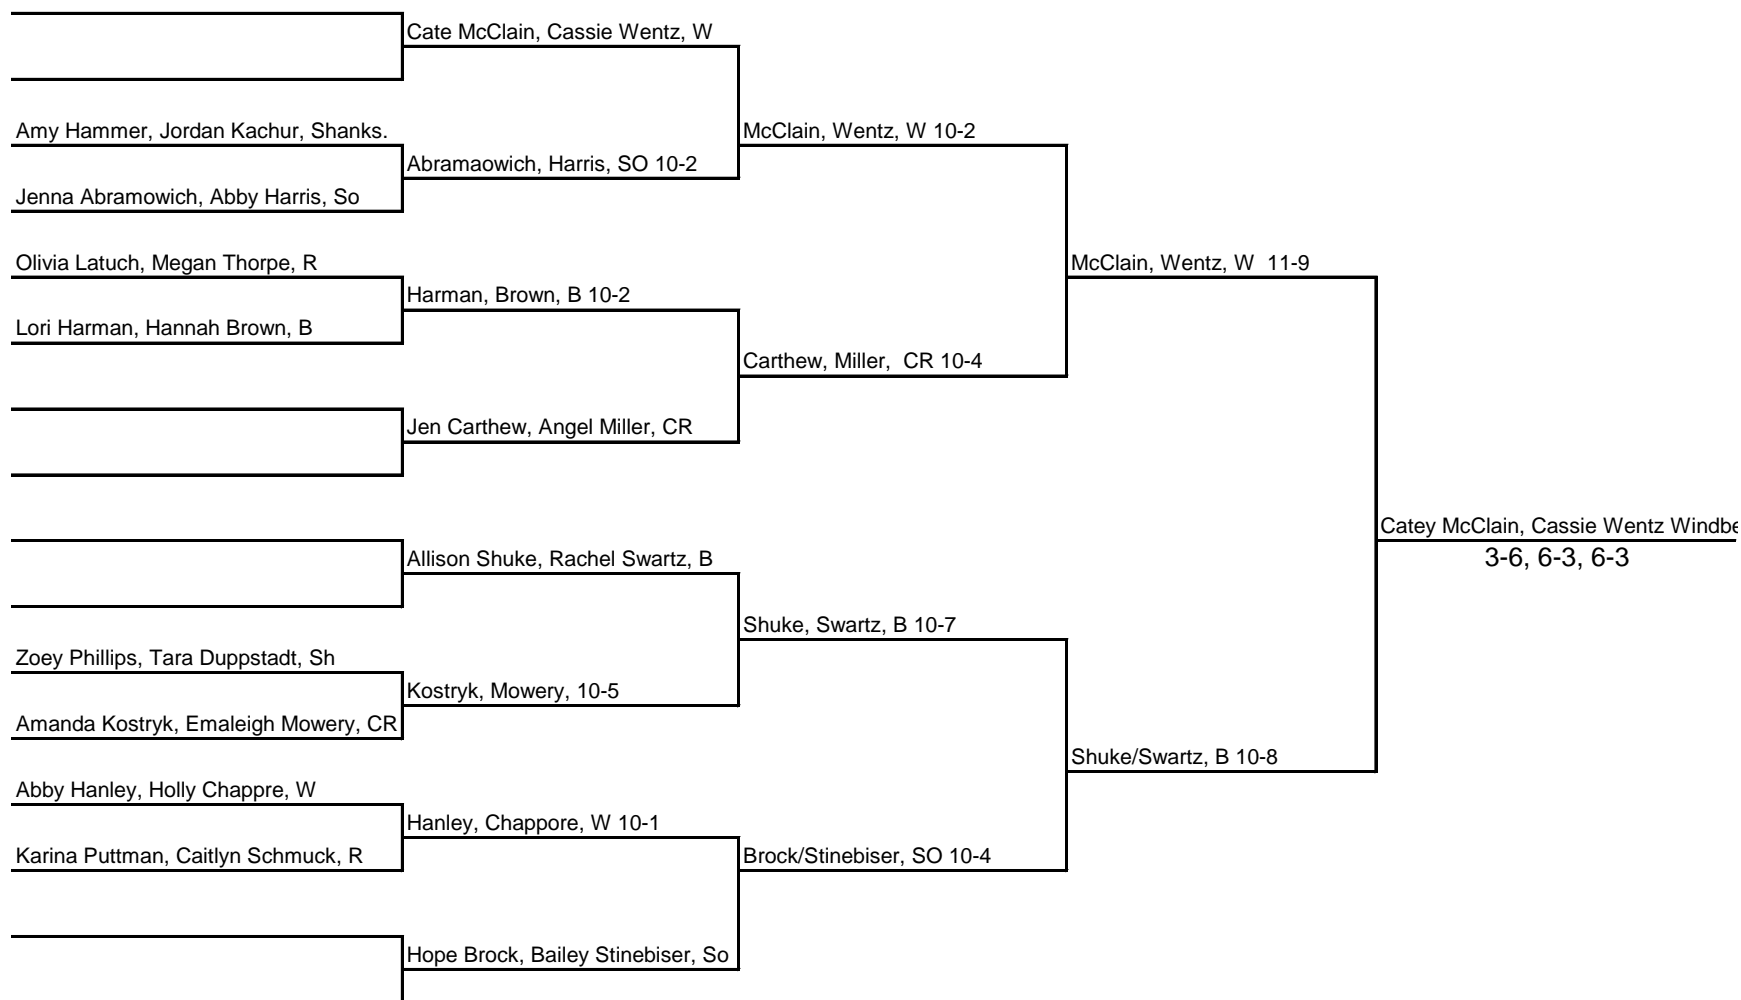

# PIAA DISTRICT 5

PENNSYLVANIA INTERSCHOLASTIC ATHLETIC ASSOCIATION

## Girls Tennis - Double's Championship

er