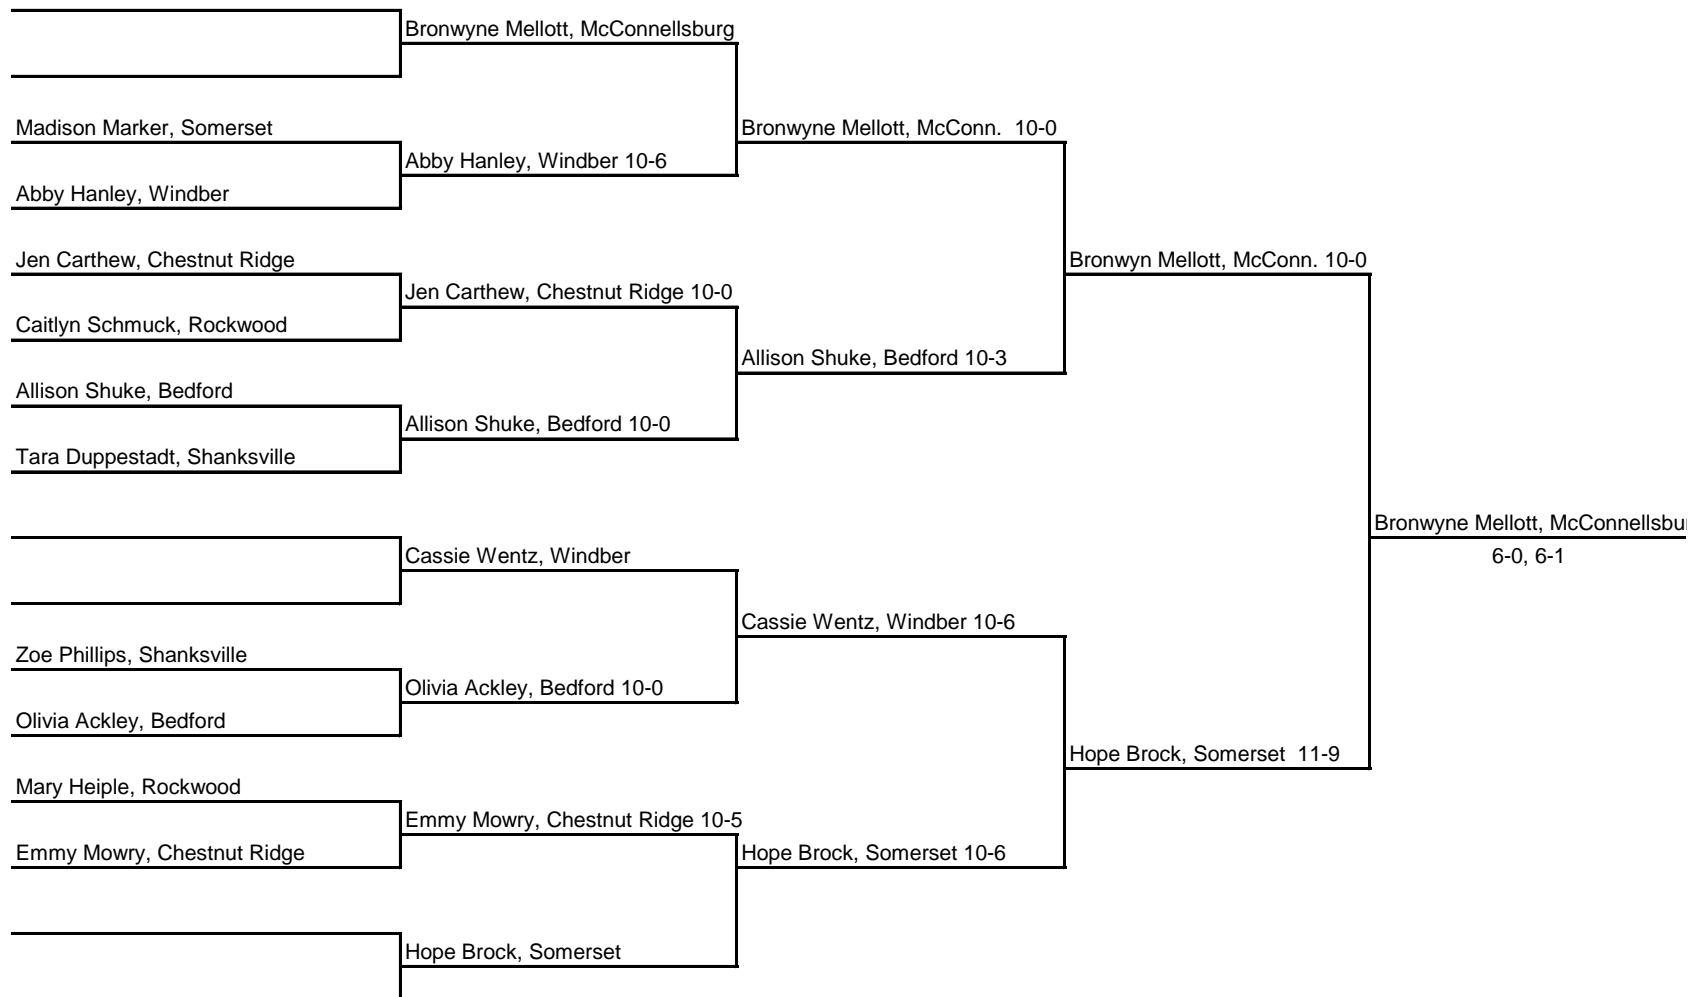

PIAA DISTRICT 5

PENNSYLVANIA INTERSCHOLASTIC ATHLETIC ASSOCIATION

Girls Tennis - Single's Championship

rg