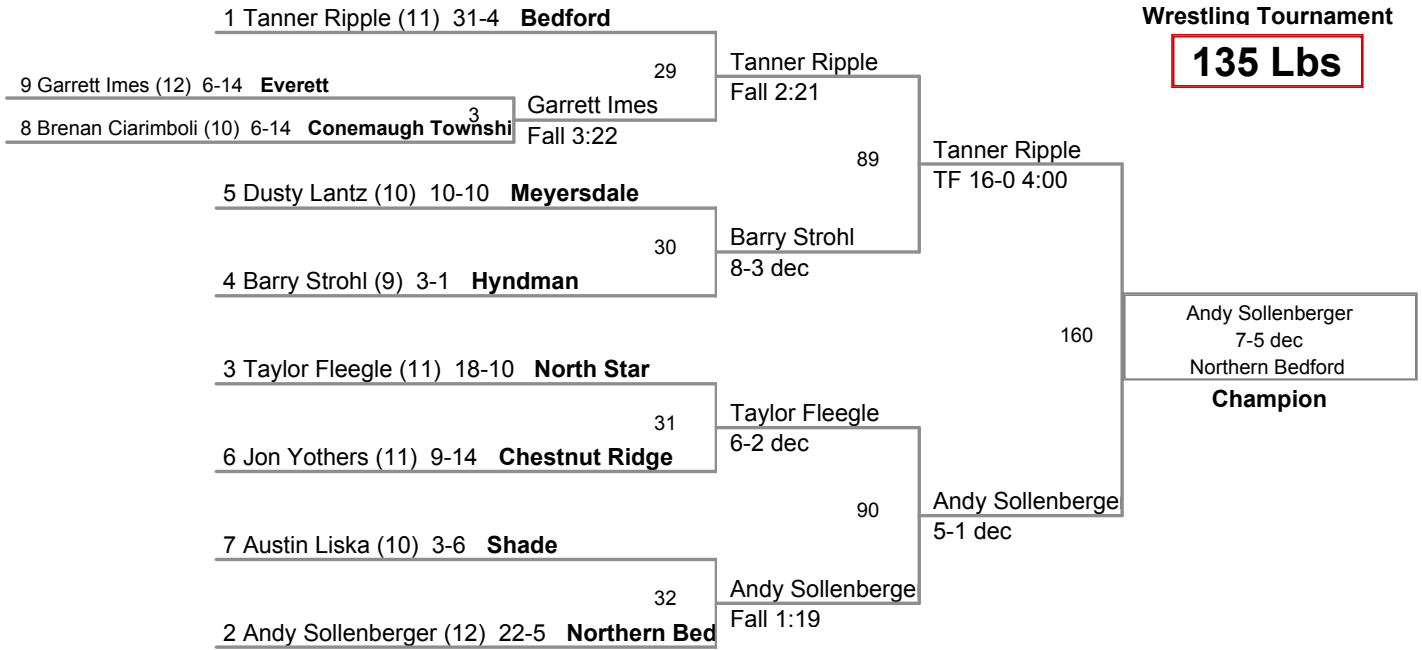

2009 PIAA District 5
Wrestling Tournament

103 Lbs

2009 PIAA District 5
Wrestling Tournament

112 Lbs

2009 PIAA District 5
Wrestling Tournament

119 Lbs

2009 PIAA District 5
Wrestling Tournament

125 Lbs

2009 PIAA District 5
Wrestling Tournament

130 Lbs

2009 PIAA District 5
Wrestling Tournament

135 Lbs

2009 PIAA District 5
Wrestling Tournament

145 Lbs

2009 PIAA District 5
Wrestling Tournament

152 Lbs