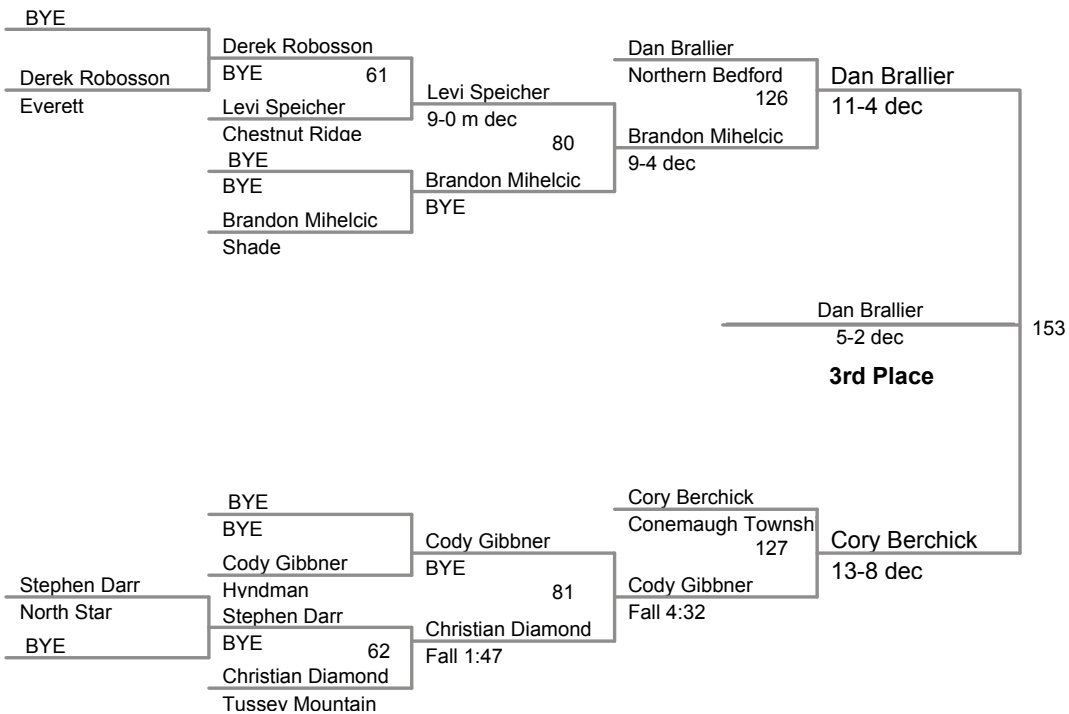

2009 PIAA District 5
Wrestling Tournament

103 Lbs

2009 PIAA District 5
Wrestling Tournament

112 Lbs

2009 PIAA District 5
Wrestling Tournament

119 Lbs

2009 PIAA District 5
Wrestling Tournament

125 Lbs

2009 PIAA District 5
Wrestling Tournament

130 Lbs

2009 PIAA District 5
Wrestling Tournament

135 Lbs

2009 PIAA District 5
Wrestling Tournament

145 Lbs

2009 PIAA District 5
Wrestling Tournament

152 Lbs

2009 PIAA District 5
Wrestling Tournament

160 Lbs

2009 PIAA District 5
Wrestling Tournament

171 Lbs

2009 PIAA District 5
Wrestling Tournament

189 Lbs

2009 PIAA District 5
Wrestling Tournament

215 Lbs

2009 PIAA District 5
Wrestling Tournament

285 Lbs