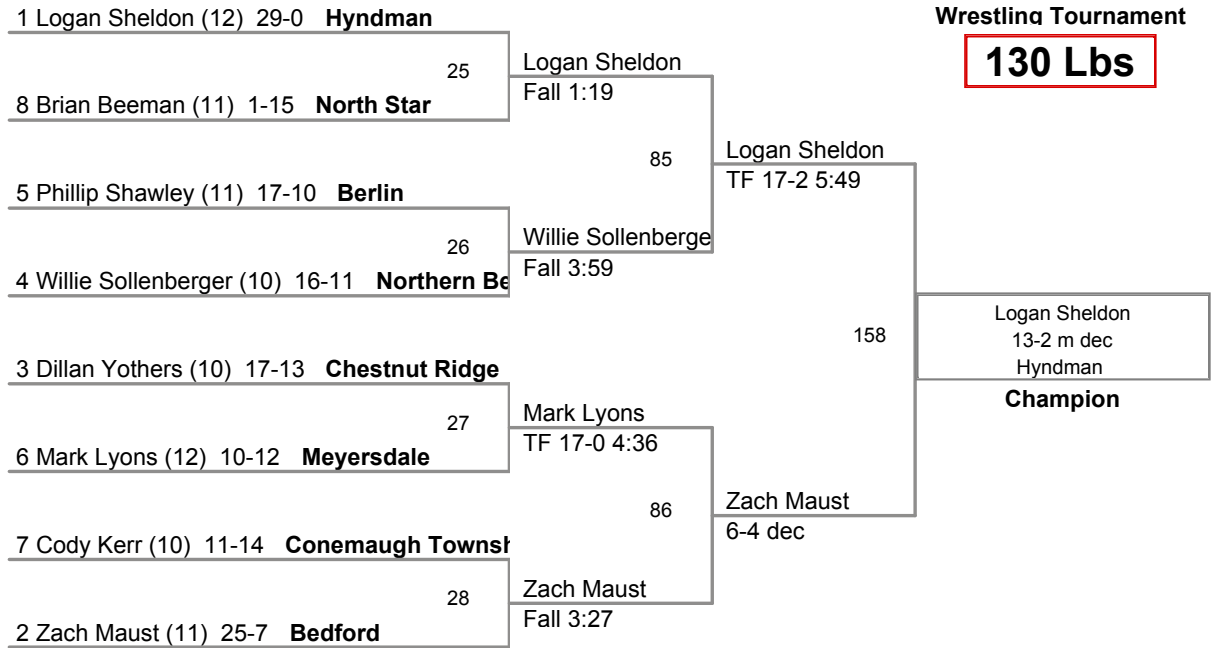

2009 PIAA District 5
Wrestling Tournament

103 Lbs

2009 PIAA District 5
Wrestling Tournament

112 Lbs

2009 PIAA District 5
Wrestling Tournament

119 Lbs

2009 PIAA District 5
Wrestling Tournament

125 Lbs

2009 PIAA District 5
Wrestling Tournament

130 Lbs

2009 PIAA District 5
Wrestling Tournament

135 Lbs

2009 PIAA District 5
Wrestling Tournament

145 Lbs

2009 PIAA District 5
Wrestling Tournament

152 Lbs