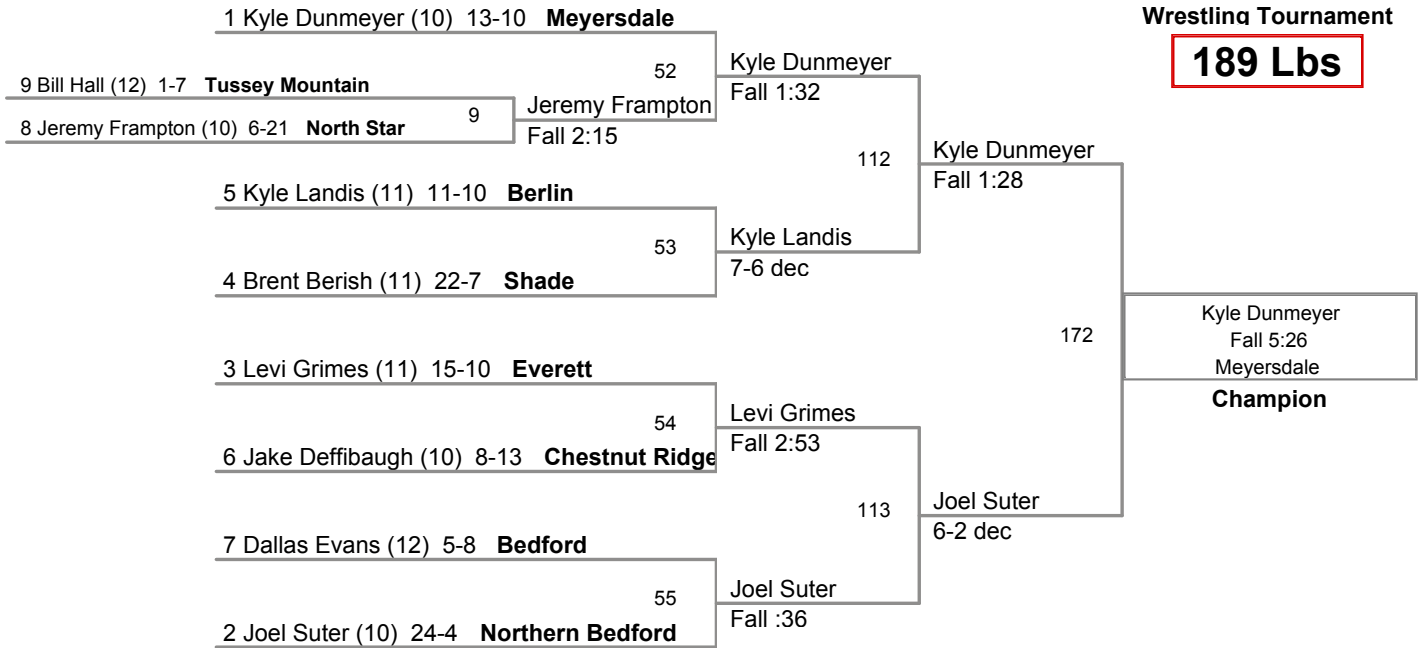

2009 PIAA District 5
Wrestling Tournament

160 Lbs

2009 PIAA District 5
Wrestling Tournament

171 Lbs

2009 PIAA District 5
Wrestling Tournament

189 Lbs

2009 PIAA District 5
Wrestling Tournament

215 Lbs