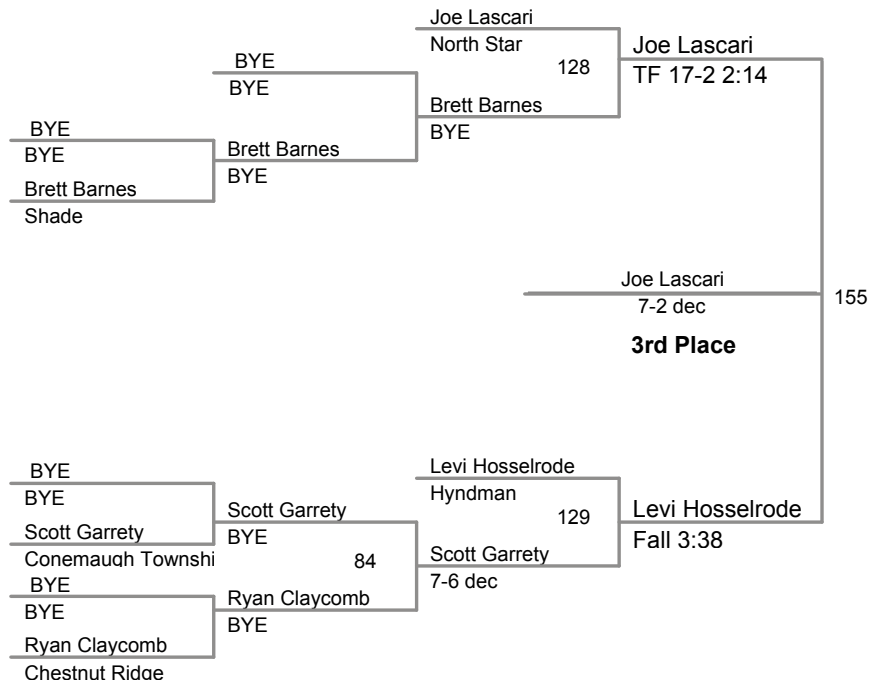

2009 PIAA District 5
Wrestling Tournament

103 Lbs

2009 PIAA District 5
Wrestling Tournament

112 Lbs

2009 PIAA District 5
Wrestling Tournament

119 Lbs

2009 PIAA District 5
Wrestling Tournament

125 Lbs

2009 PIAA District 5
Wrestling Tournament

130 Lbs

2009 PIAA District 5
Wrestling Tournament

135 Lbs

2009 PIAA District 5
Wrestling Tournament

145 Lbs

2009 PIAA District 5
Wrestling Tournament

152 Lbs

2009 PIAA District 5
Wrestling Tournament

160 Lbs

2009 PIAA District 5
Wrestling Tournament

171 Lbs

2009 PIAA District 5
Wrestling Tournament

189 Lbs

2009 PIAA District 5
Wrestling Tournament

215 Lbs

2009 PIAA District 5
Wrestling Tournament

285 Lbs