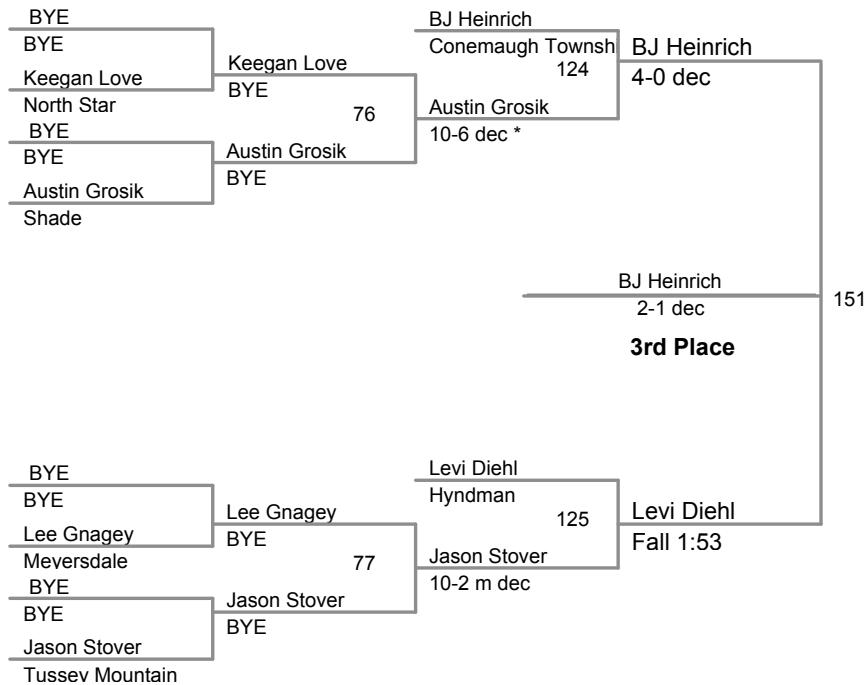

2009 PIAA District 5
Wrestling Tournament

103 Lbs

2009 PIAA District 5
Wrestling Tournament

112 Lbs

2009 PIAA District 5
Wrestling Tournament

119 Lbs

2009 PIAA District 5
Wrestling Tournament

125 Lbs

2009 PIAA District 5
Wrestling Tournament

130 Lbs

2009 PIAA District 5
Wrestling Tournament

135 Lbs

2009 PIAA District 5
Wrestling Tournament

145 Lbs

2009 PIAA District 5
Wrestling Tournament

152 Lbs

2009 PIAA District 5
Wrestling Tournament

160 Lbs

2009 PIAA District 5
Wrestling Tournament

171 Lbs

2009 PIAA District 5
Wrestling Tournament

189 Lbs

2009 PIAA District 5
Wrestling Tournament

215 Lbs

2009 PIAA District 5
Wrestling Tournament

285 Lbs