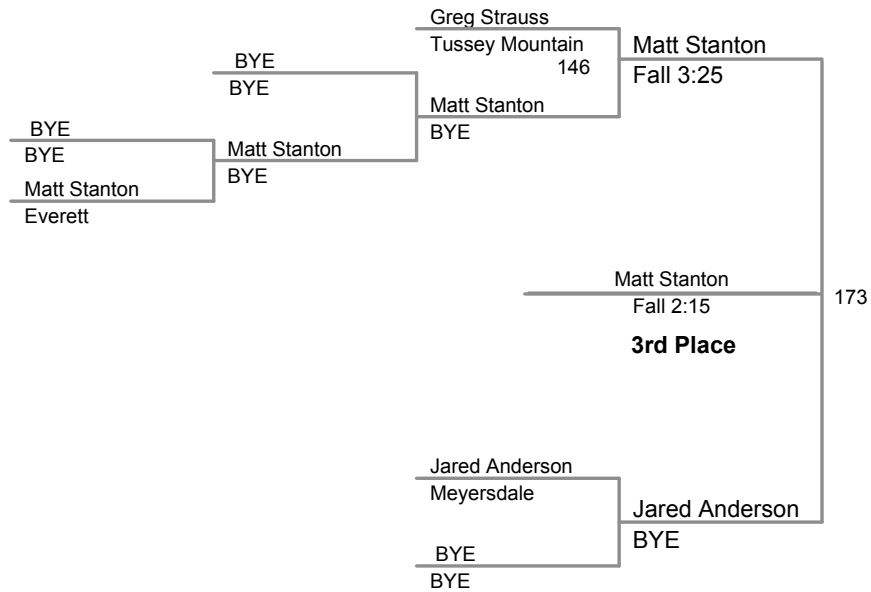

2009 PIAA District 5
Wrestling Tournament

160 Lbs

2009 PIAA District 5
Wrestling Tournament

171 Lbs

2009 PIAA District 5
Wrestling Tournament

189 Lbs

2009 PIAA District 5
Wrestling Tournament

215 Lbs