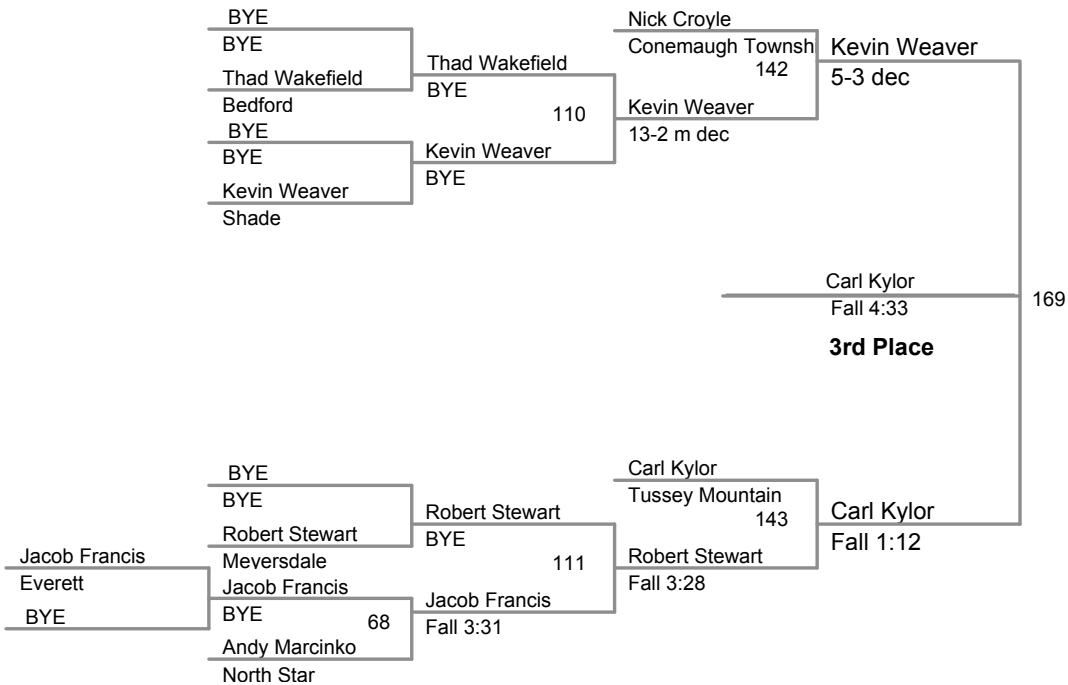

2009 PIAA District 5
Wrestling Tournament

171 Lbs