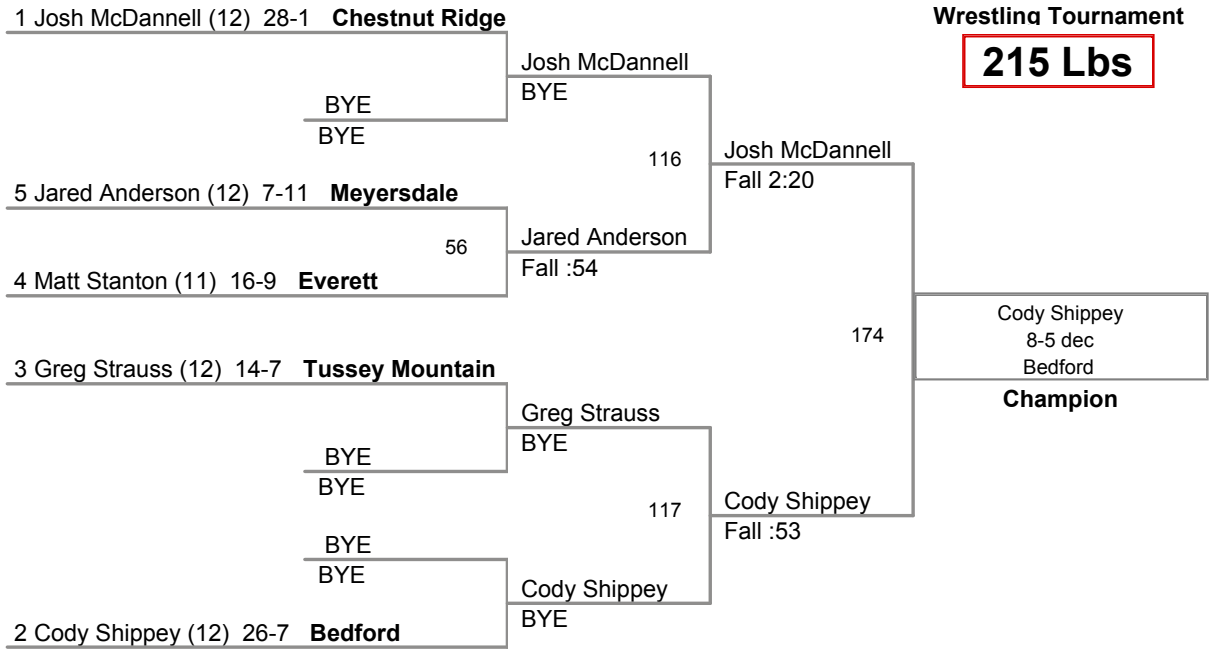

2009 PIAA District 5
Wrestling Tournament

160 Lbs

2009 PIAA District 5
Wrestling Tournament

171 Lbs

2009 PIAA District 5
Wrestling Tournament

189 Lbs

2009 PIAA District 5
Wrestling Tournament

215 Lbs