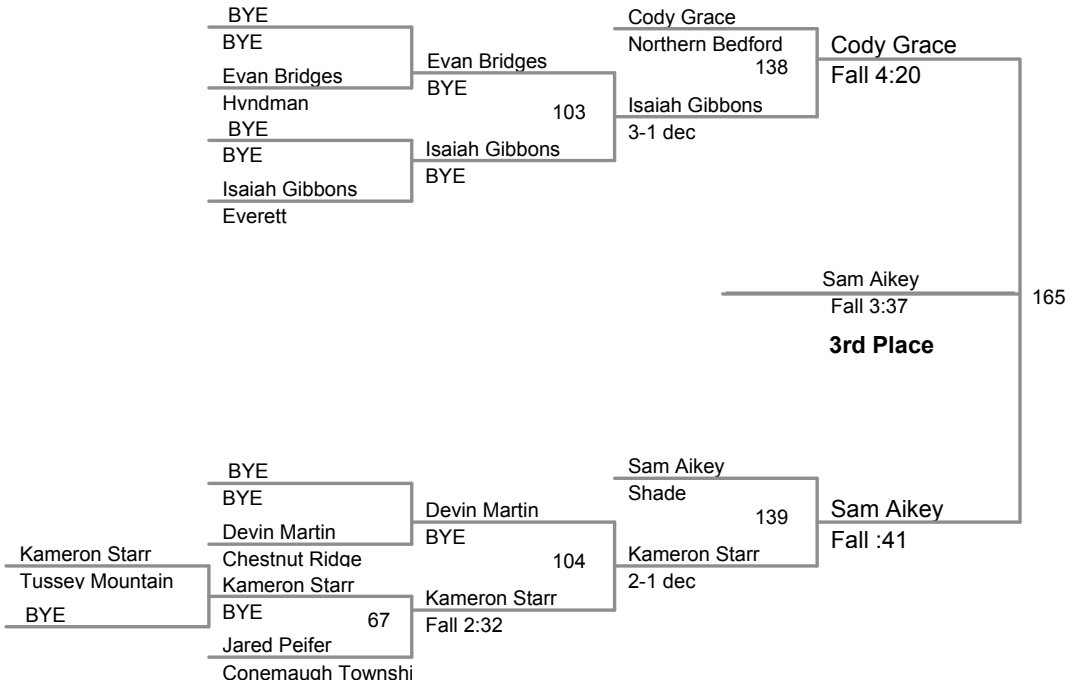

2009 PIAA District 5
Wrestling Tournament

103 Lbs

2009 PIAA District 5
Wrestling Tournament

112 Lbs

2009 PIAA District 5
Wrestling Tournament

119 Lbs

2009 PIAA District 5
Wrestling Tournament

125 Lbs

2009 PIAA District 5
Wrestling Tournament

130 Lbs

2009 PIAA District 5
Wrestling Tournament

135 Lbs

2009 PIAA District 5
Wrestling Tournament

145 Lbs

2009 PIAA District 5
Wrestling Tournament

152 Lbs