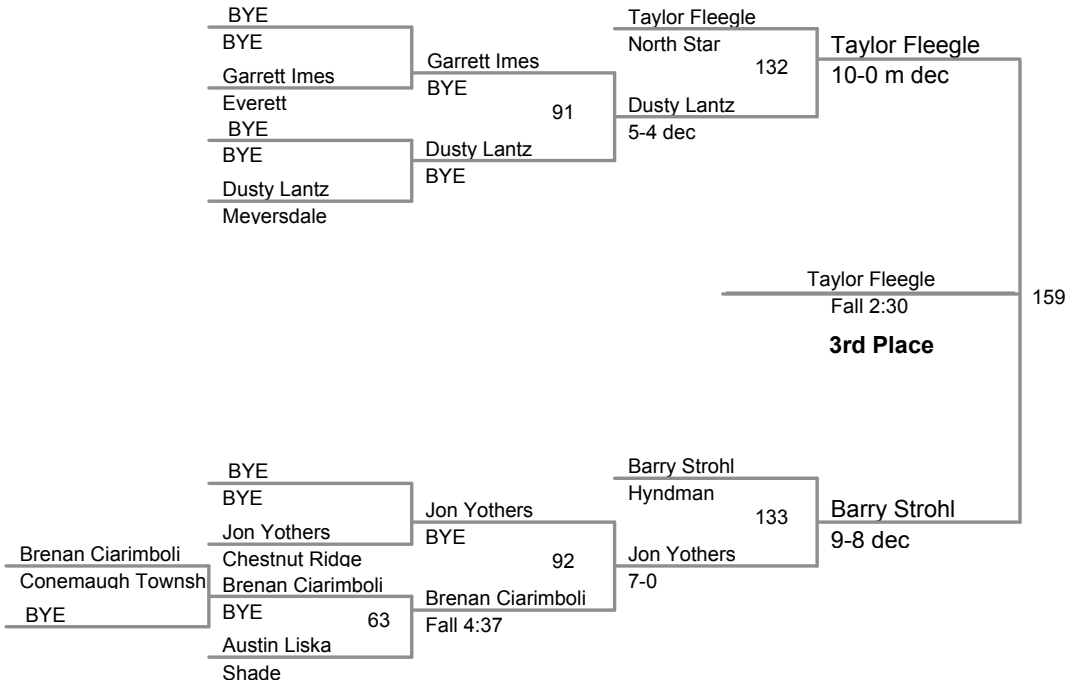

2009 PIAA District 5
Wrestling Tournament

103 Lbs

2009 PIAA District 5
Wrestling Tournament

112 Lbs

2009 PIAA District 5
Wrestling Tournament

119 Lbs

2009 PIAA District 5
Wrestling Tournament

125 Lbs

2009 PIAA District 5
Wrestling Tournament

130 Lbs

2009 PIAA District 5
Wrestling Tournament

135 Lbs

2009 PIAA District 5
Wrestling Tournament

145 Lbs

2009 PIAA District 5
Wrestling Tournament

152 Lbs

2009 PIAA District 5
Wrestling Tournament

160 Lbs

2009 PIAA District 5
Wrestling Tournament

171 Lbs

2009 PIAA District 5
Wrestling Tournament

189 Lbs

2009 PIAA District 5
Wrestling Tournament

215 Lbs

2009 PIAA District 5
Wrestling Tournament

285 Lbs