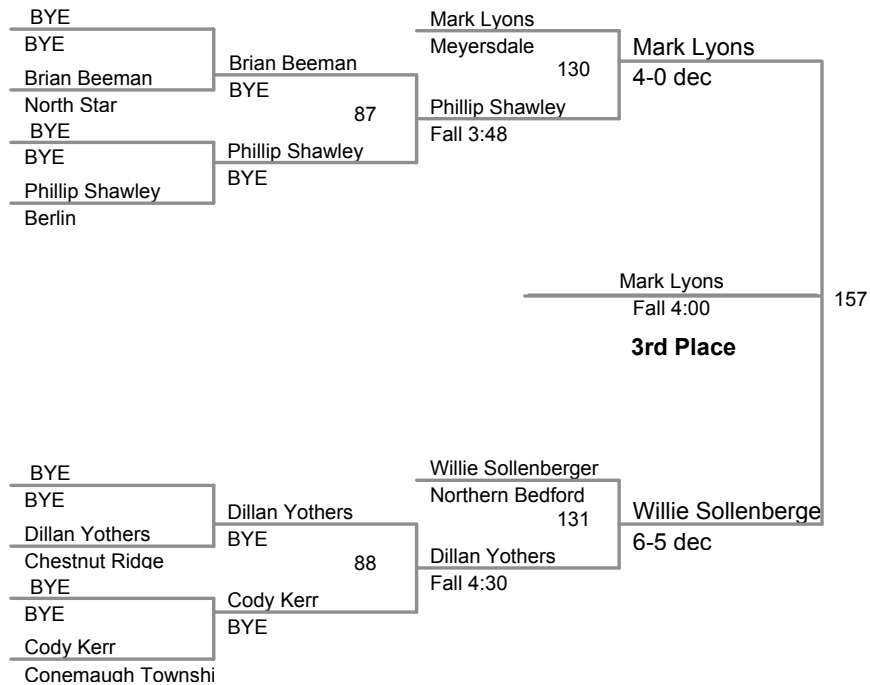

2009 PIAA District 5
Wrestling Tournament

103 Lbs

2009 PIAA District 5
Wrestling Tournament

112 Lbs

2009 PIAA District 5
Wrestling Tournament

119 Lbs

2009 PIAA District 5
Wrestling Tournament

125 Lbs

2009 PIAA District 5
Wrestling Tournament

130 Lbs

2009 PIAA District 5
Wrestling Tournament

135 Lbs

2009 PIAA District 5
Wrestling Tournament

145 Lbs

2009 PIAA District 5
Wrestling Tournament

152 Lbs

2009 PIAA District 5
Wrestling Tournament

160 Lbs

2009 PIAA District 5
Wrestling Tournament

171 Lbs

2009 PIAA District 5
Wrestling Tournament

189 Lbs

2009 PIAA District 5
Wrestling Tournament

215 Lbs

2009 PIAA District 5
Wrestling Tournament

285 Lbs