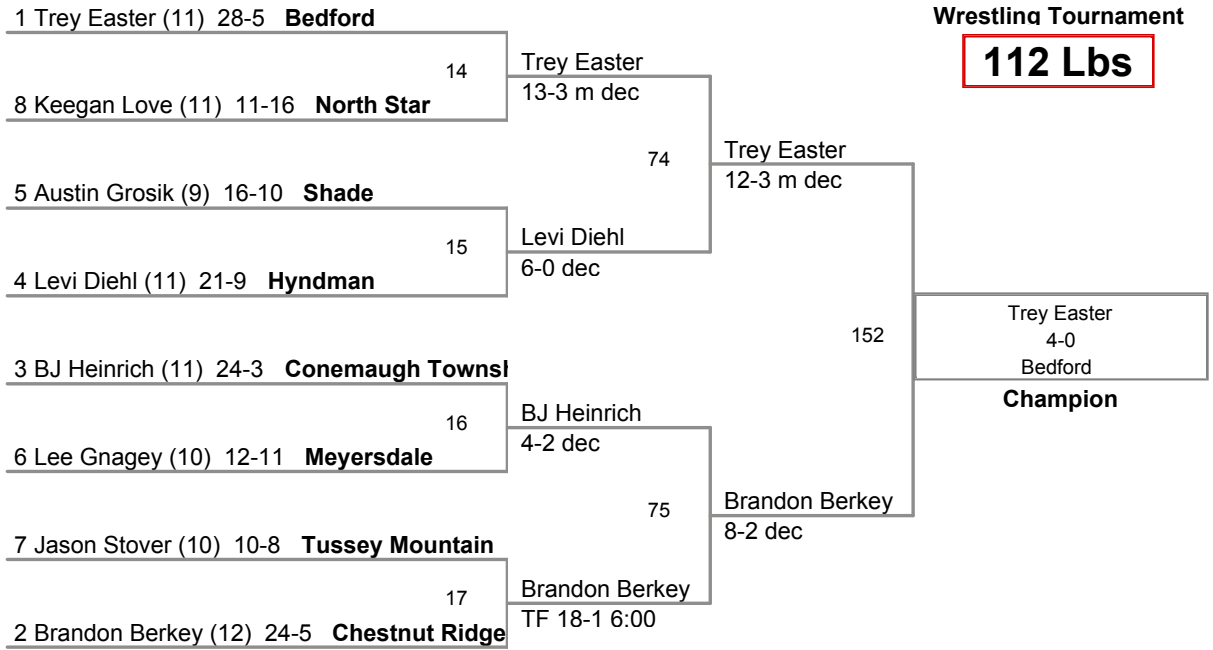

2009 PIAA District 5
Wrestling Tournament

103 Lbs

2009 PIAA District 5
Wrestling Tournament

112 Lbs

2009 PIAA District 5
Wrestling Tournament

119 Lbs

2009 PIAA District 5
Wrestling Tournament

125 Lbs

2009 PIAA District 5
Wrestling Tournament

130 Lbs

2009 PIAA District 5
Wrestling Tournament

135 Lbs

2009 PIAA District 5
Wrestling Tournament

145 Lbs

2009 PIAA District 5
Wrestling Tournament

152 Lbs

2009 PIAA District 5
Wrestling Tournament

160 Lbs

2009 PIAA District 5
Wrestling Tournament

171 Lbs

2009 PIAA District 5
Wrestling Tournament

189 Lbs

2009 PIAA District 5
Wrestling Tournament

215 Lbs

2009 PIAA District 5
Wrestling Tournament

285 Lbs