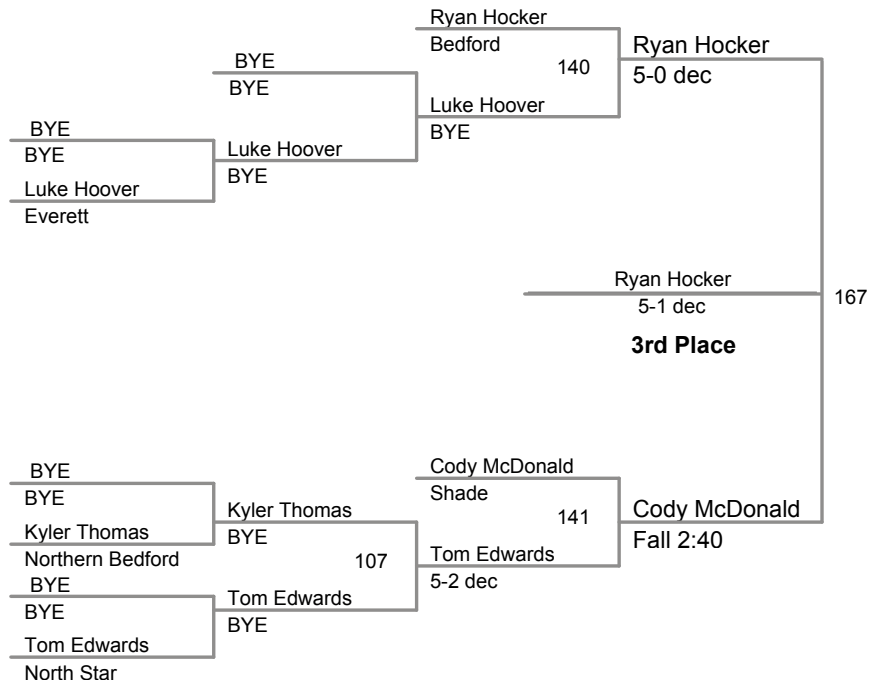

2009 PIAA District 5
Wrestling Tournament

160 Lbs