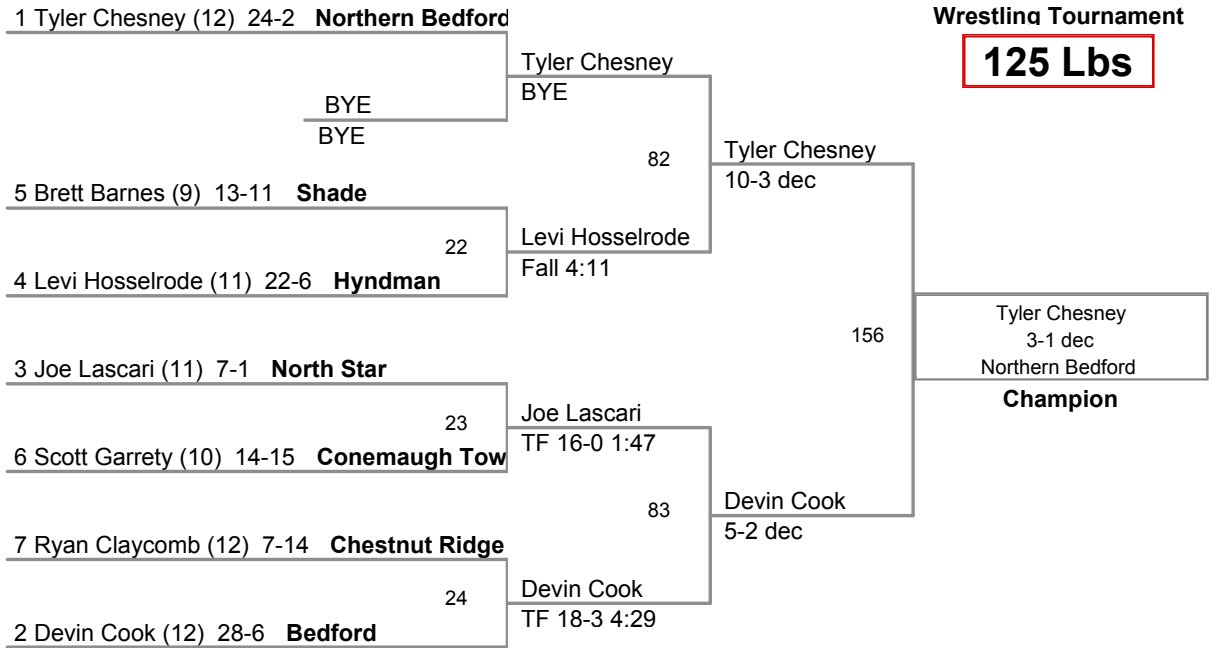

2009 PIAA District 5
Wrestling Tournament

103 Lbs

2009 PIAA District 5
Wrestling Tournament

112 Lbs

2009 PIAA District 5
Wrestling Tournament

119 Lbs

2009 PIAA District 5
Wrestling Tournament

125 Lbs

2009 PIAA District 5
Wrestling Tournament

130 Lbs

2009 PIAA District 5
Wrestling Tournament

135 Lbs

2009 PIAA District 5
Wrestling Tournament

145 Lbs

2009 PIAA District 5
Wrestling Tournament

152 Lbs