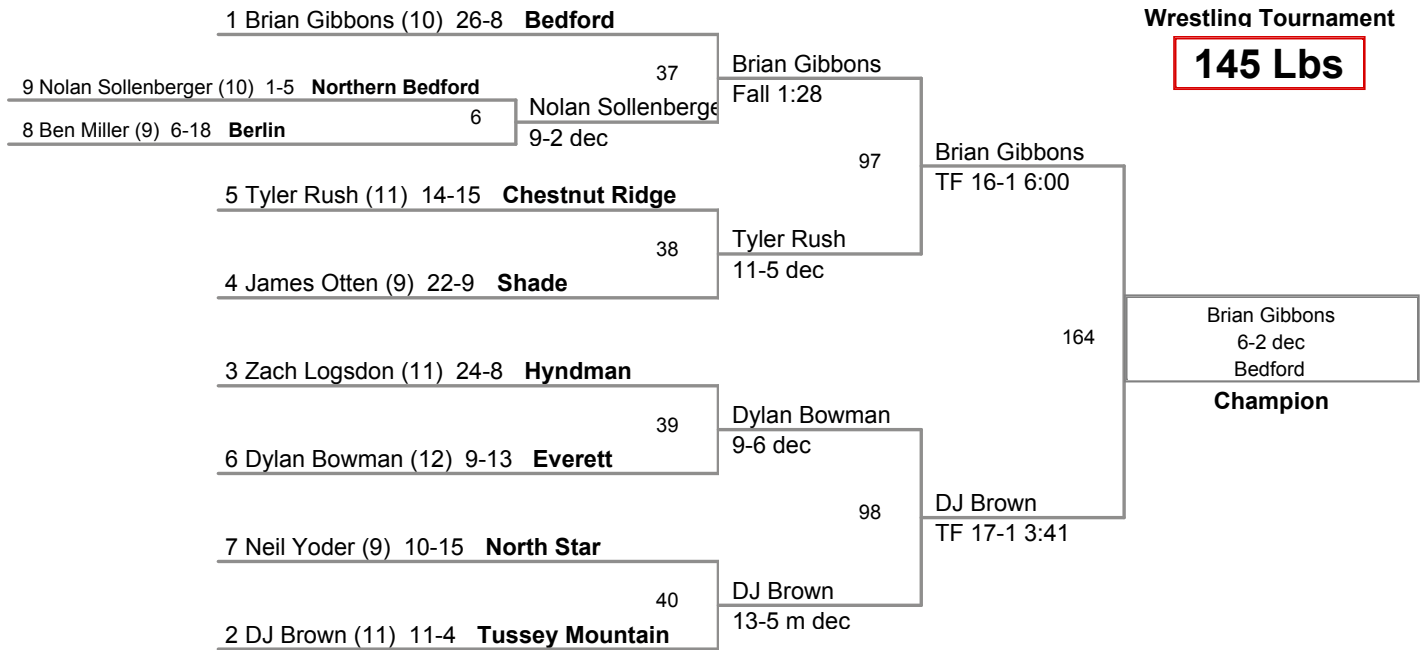

2009 PIAA District 5
Wrestling Tournament

130 Lbs

2009 PIAA District 5
Wrestling Tournament

135 Lbs

2009 PIAA District 5
Wrestling Tournament

145 Lbs

2009 PIAA District 5
Wrestling Tournament

152 Lbs