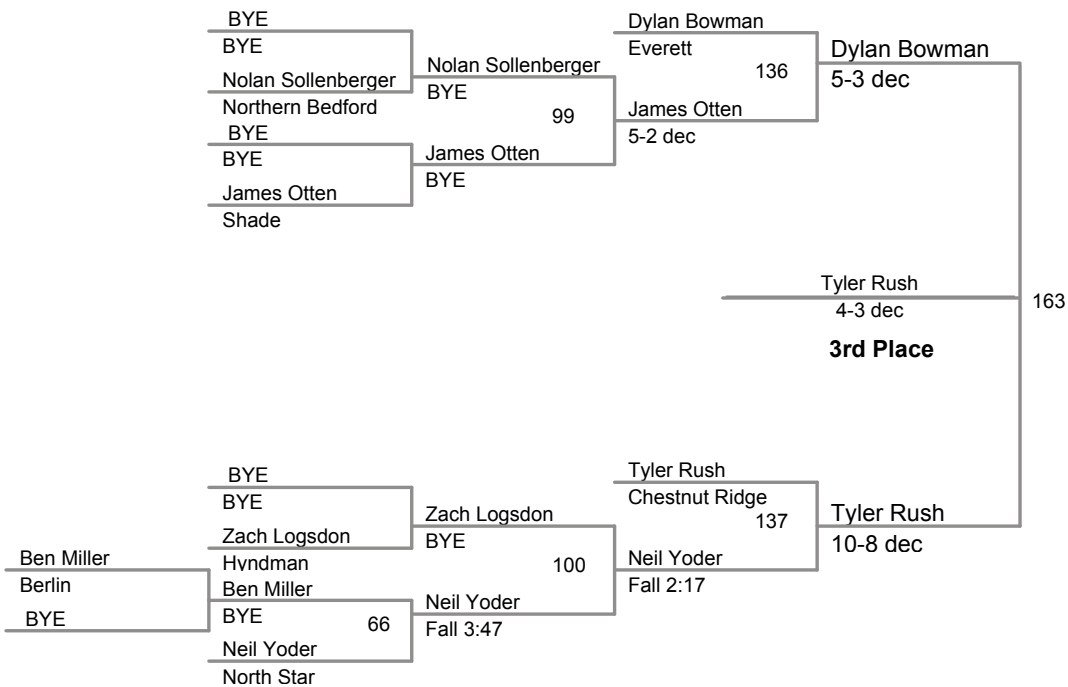

2009 PIAA District 5
Wrestling Tournament

130 Lbs

2009 PIAA District 5
Wrestling Tournament

135 Lbs

2009 PIAA District 5
Wrestling Tournament

145 Lbs

2009 PIAA District 5
Wrestling Tournament

152 Lbs