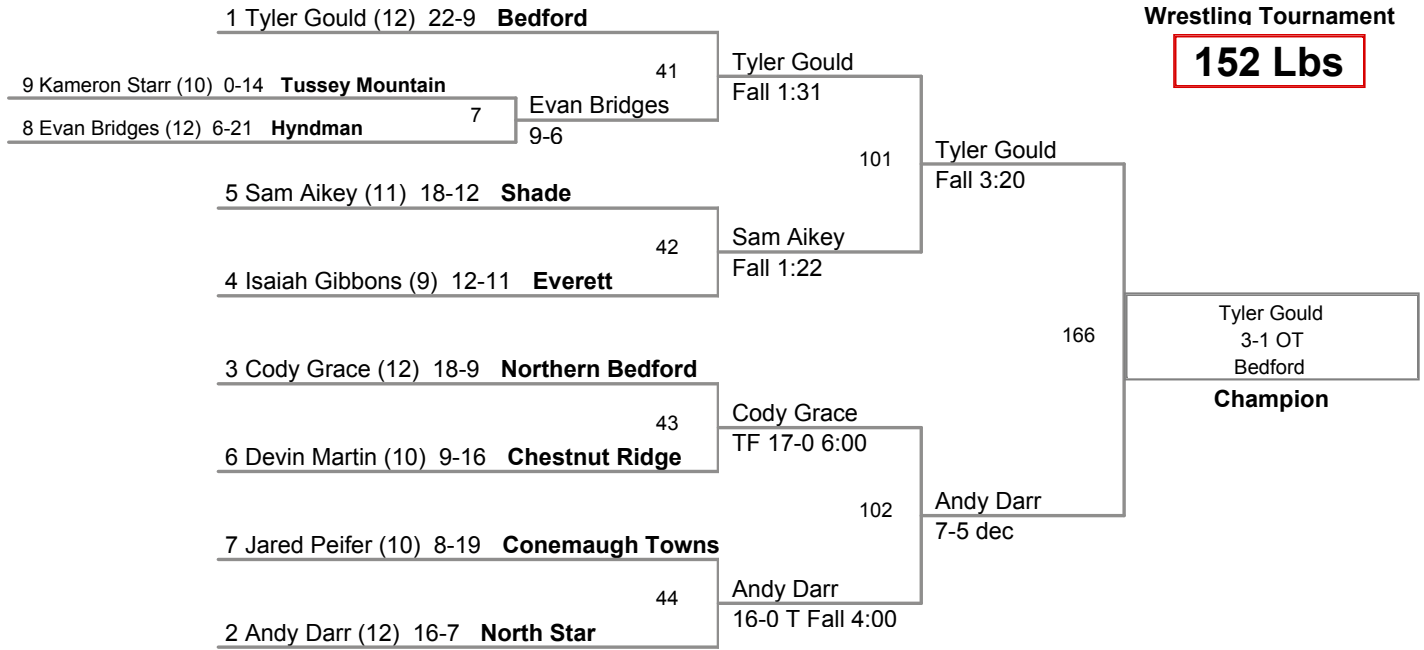

2009 PIAA District 5
Wrestling Tournament

130 Lbs

2009 PIAA District 5
Wrestling Tournament

135 Lbs

2009 PIAA District 5
Wrestling Tournament

145 Lbs

2009 PIAA District 5
Wrestling Tournament

152 Lbs