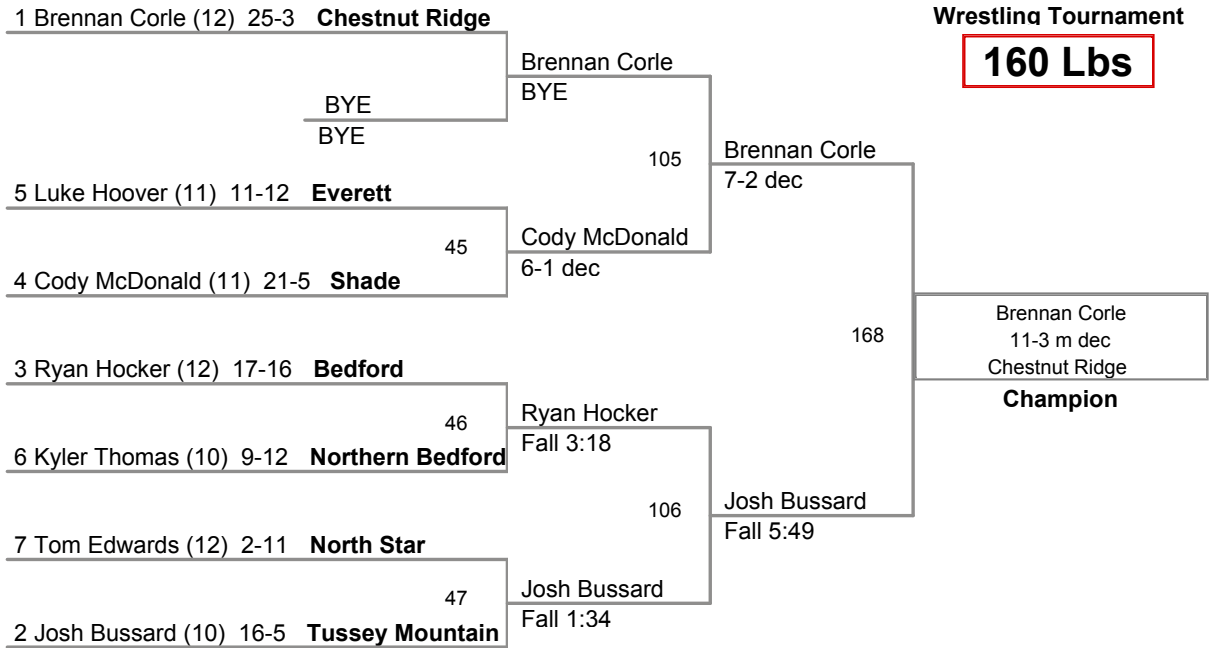

2009 PIAA District 5
Wrestling Tournament

160 Lbs