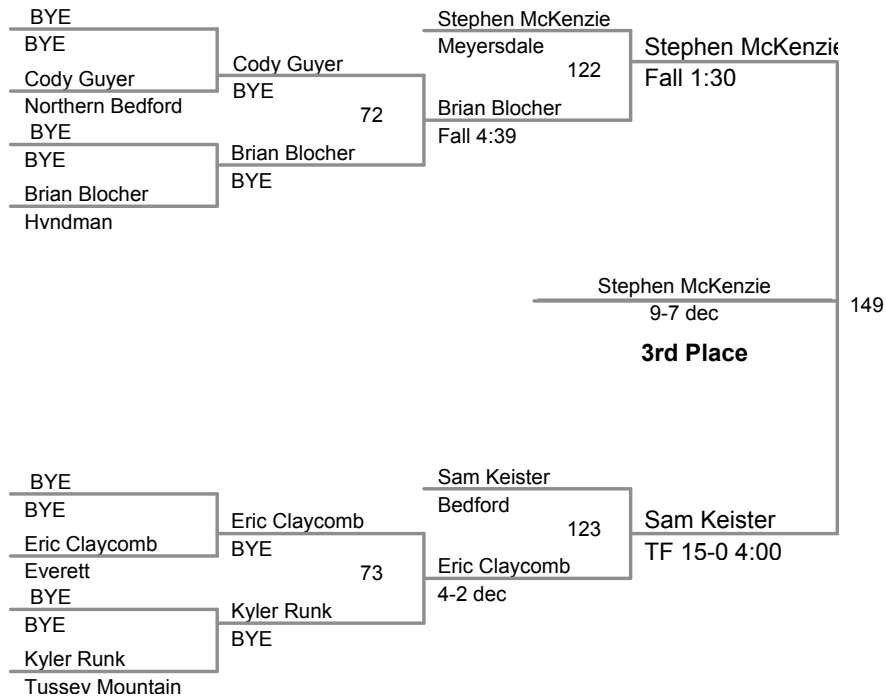

2009 PIAA District 5
Wrestling Tournament

103 Lbs

2009 PIAA District 5
Wrestling Tournament

112 Lbs

2009 PIAA District 5
Wrestling Tournament

119 Lbs

2009 PIAA District 5
Wrestling Tournament

125 Lbs

2009 PIAA District 5
Wrestling Tournament

130 Lbs

2009 PIAA District 5
Wrestling Tournament

135 Lbs

2009 PIAA District 5
Wrestling Tournament

145 Lbs

2009 PIAA District 5
Wrestling Tournament

152 Lbs

2009 PIAA District 5
Wrestling Tournament

160 Lbs

2009 PIAA District 5
Wrestling Tournament

171 Lbs

2009 PIAA District 5
Wrestling Tournament

189 Lbs

2009 PIAA District 5
Wrestling Tournament

215 Lbs

2009 PIAA District 5
Wrestling Tournament

285 Lbs