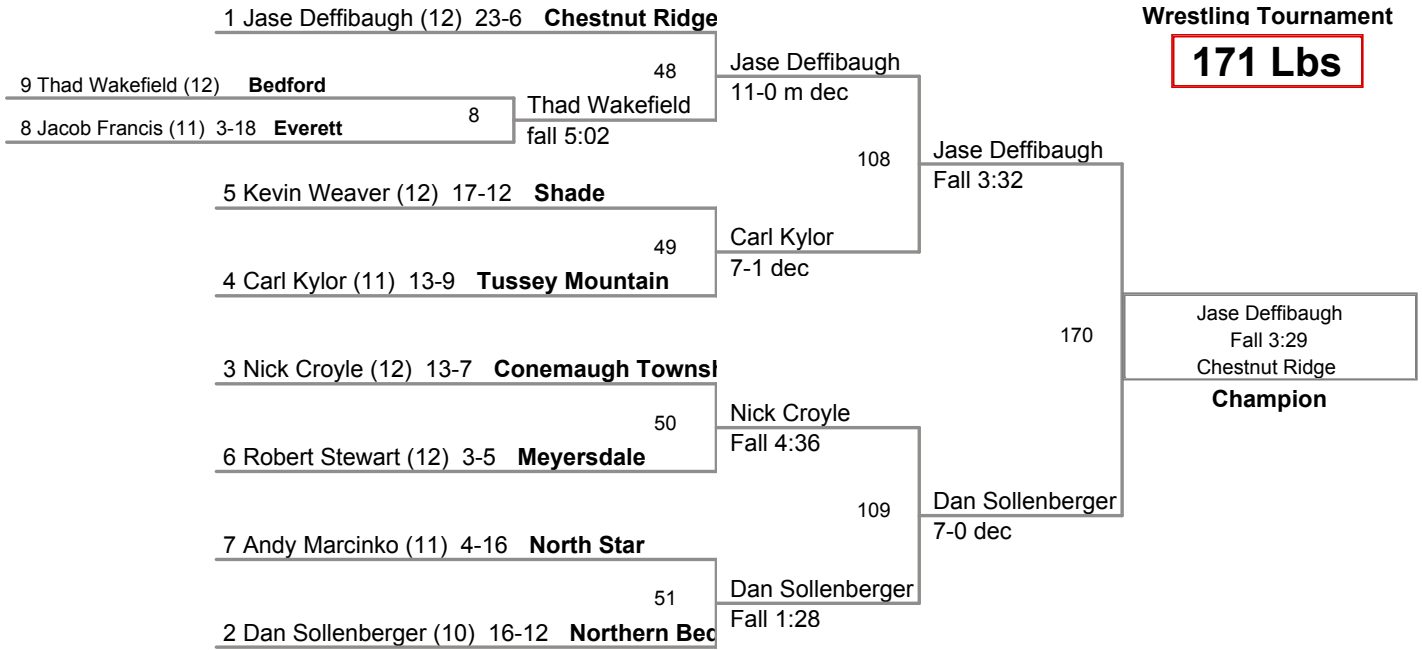

2009 PIAA District 5
Wrestling Tournament

171 Lbs