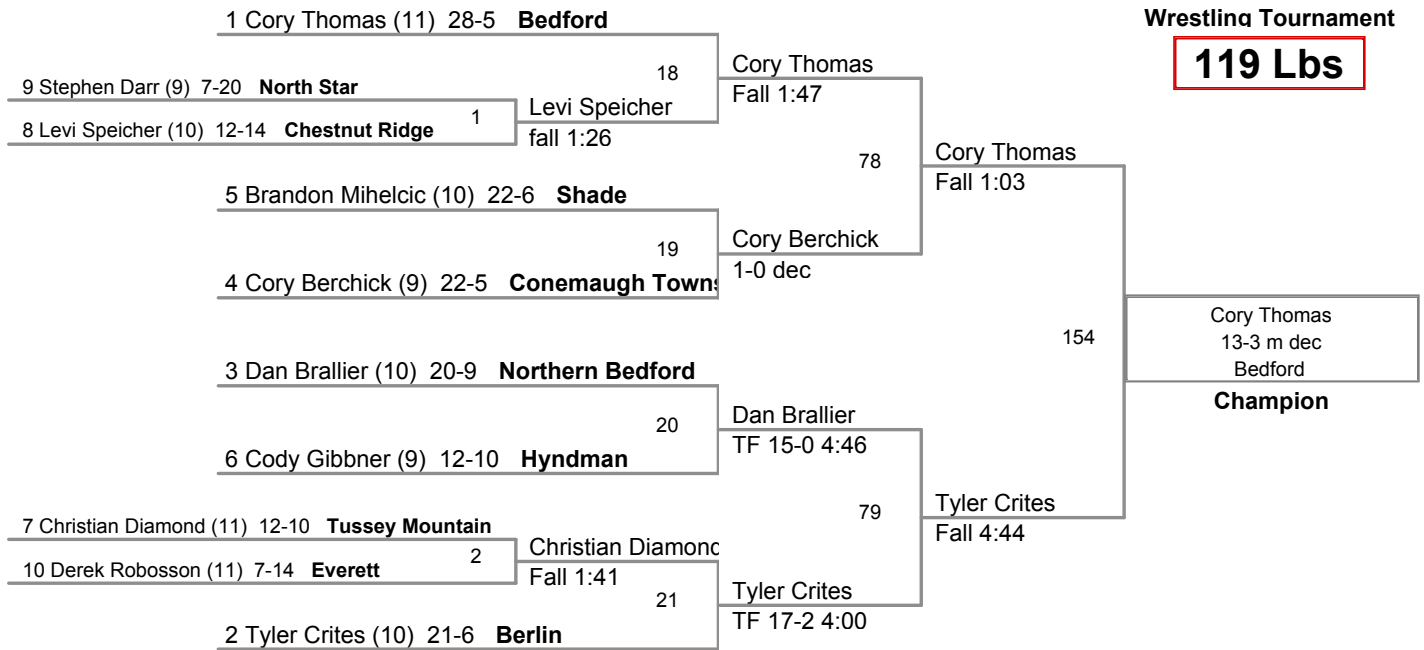

2009 PIAA District 5
Wrestling Tournament

103 Lbs

2009 PIAA District 5
Wrestling Tournament

112 Lbs

2009 PIAA District 5
Wrestling Tournament

119 Lbs

2009 PIAA District 5
Wrestling Tournament

125 Lbs

2009 PIAA District 5
Wrestling Tournament

130 Lbs

2009 PIAA District 5
Wrestling Tournament

135 Lbs

2009 PIAA District 5
Wrestling Tournament

145 Lbs

2009 PIAA District 5
Wrestling Tournament

152 Lbs

2009 PIAA District 5
Wrestling Tournament

160 Lbs

2009 PIAA District 5
Wrestling Tournament

171 Lbs

2009 PIAA District 5
Wrestling Tournament

189 Lbs

2009 PIAA District 5
Wrestling Tournament

215 Lbs

2009 PIAA District 5
Wrestling Tournament

285 Lbs