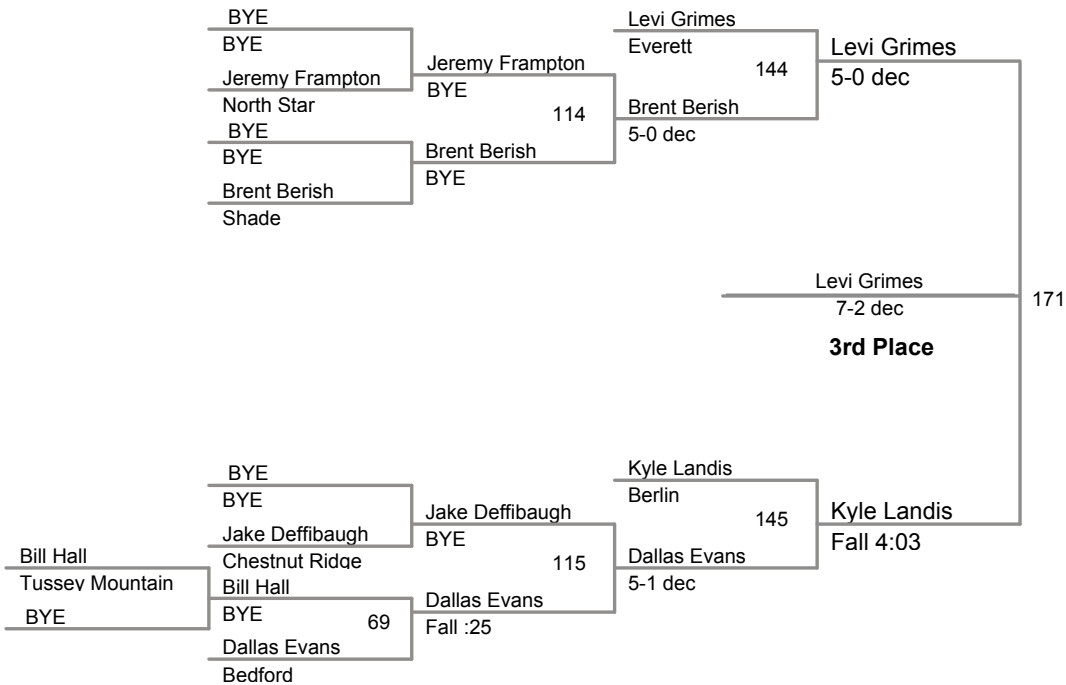

2009 PIAA District 5
Wrestling Tournament

160 Lbs

2009 PIAA District 5
Wrestling Tournament

171 Lbs

2009 PIAA District 5
Wrestling Tournament

189 Lbs

2009 PIAA District 5
Wrestling Tournament

215 Lbs