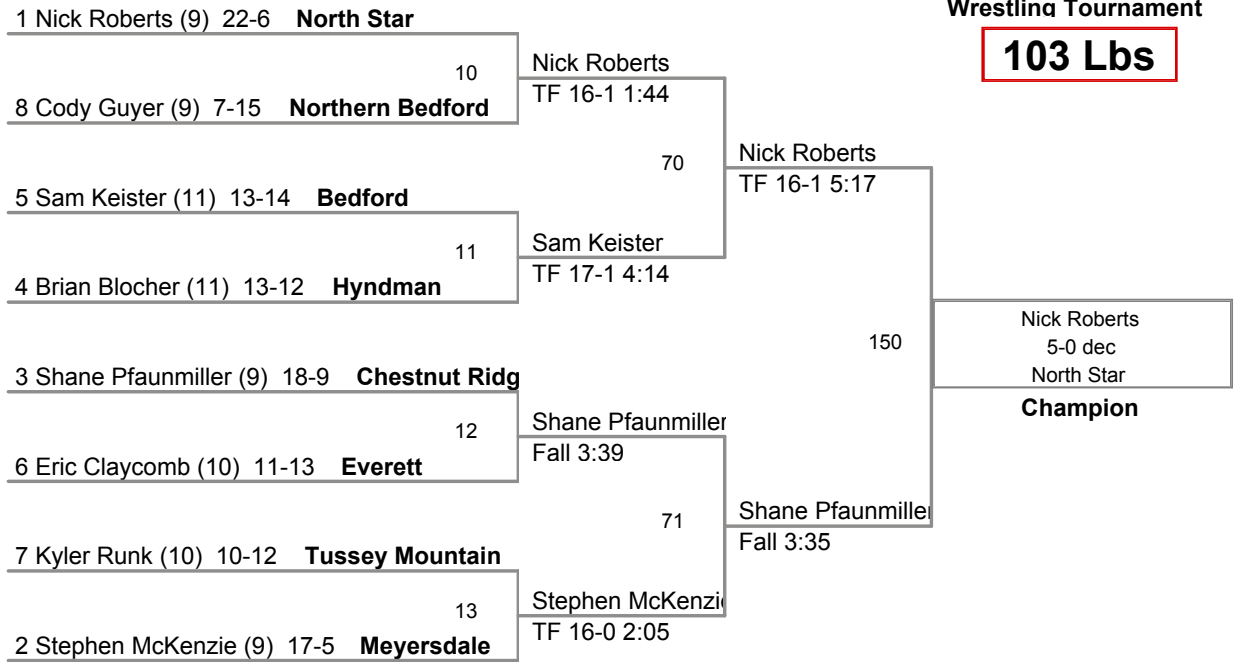

2009 PIAA District 5
Wrestling Tournament

103 Lbs

2009 PIAA District 5
Wrestling Tournament

112 Lbs

2009 PIAA District 5
Wrestling Tournament

119 Lbs

2009 PIAA District 5
Wrestling Tournament

125 Lbs

2009 PIAA District 5
Wrestling Tournament

130 Lbs

2009 PIAA District 5
Wrestling Tournament

135 Lbs

2009 PIAA District 5
Wrestling Tournament

145 Lbs

2009 PIAA District 5
Wrestling Tournament

152 Lbs

2009 PIAA District 5
Wrestling Tournament

160 Lbs

2009 PIAA District 5
Wrestling Tournament

171 Lbs

2009 PIAA District 5
Wrestling Tournament

189 Lbs

2009 PIAA District 5
Wrestling Tournament

215 Lbs

2009 PIAA District 5
Wrestling Tournament

285 Lbs