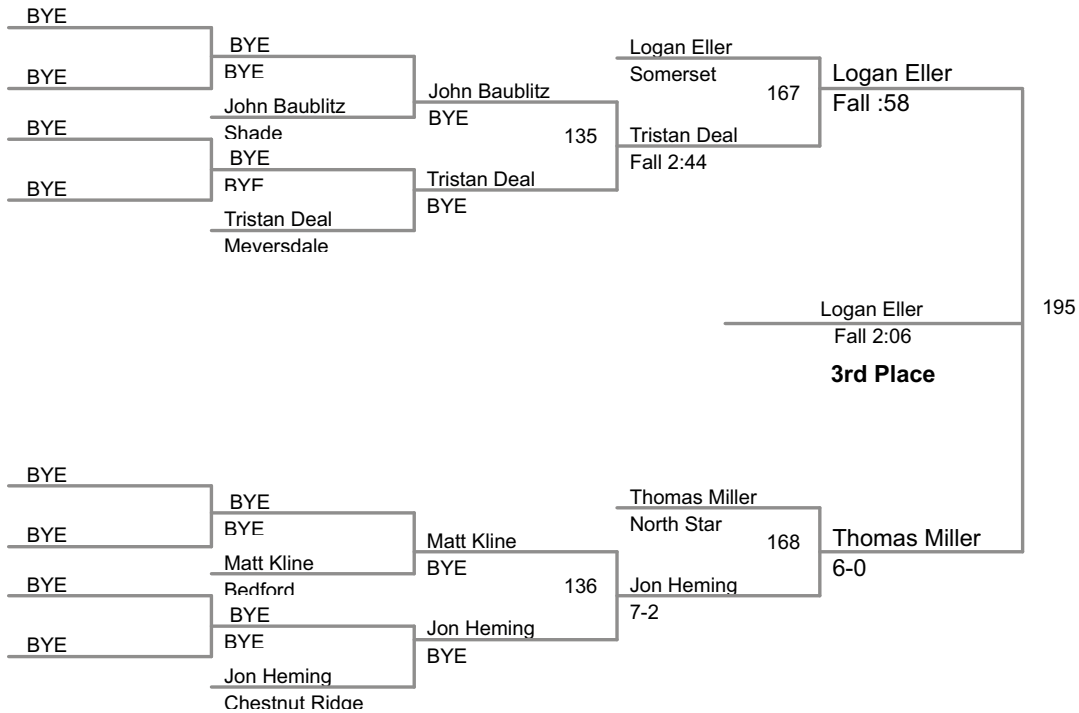

2014 AA District 5
PIAA Wrestling

195 Lbs