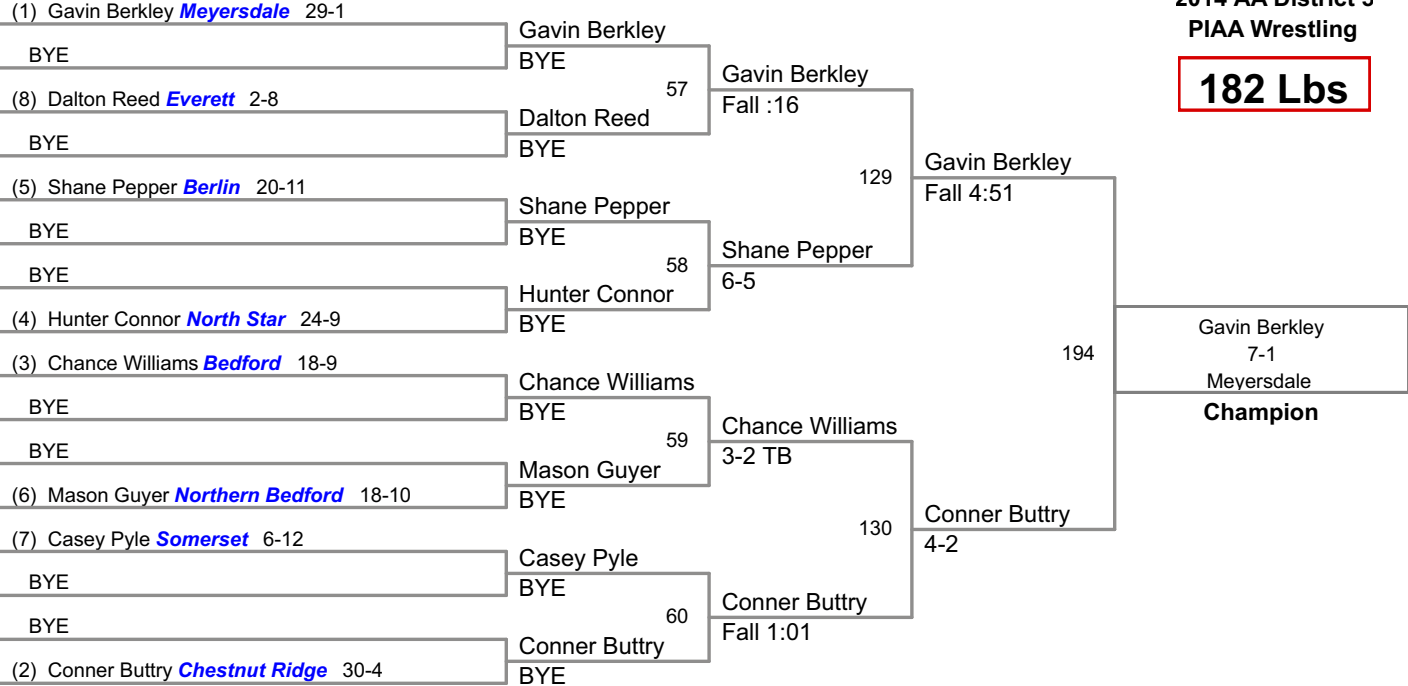

2014 AA District 5
PIAA Wrestling

182 Lbs