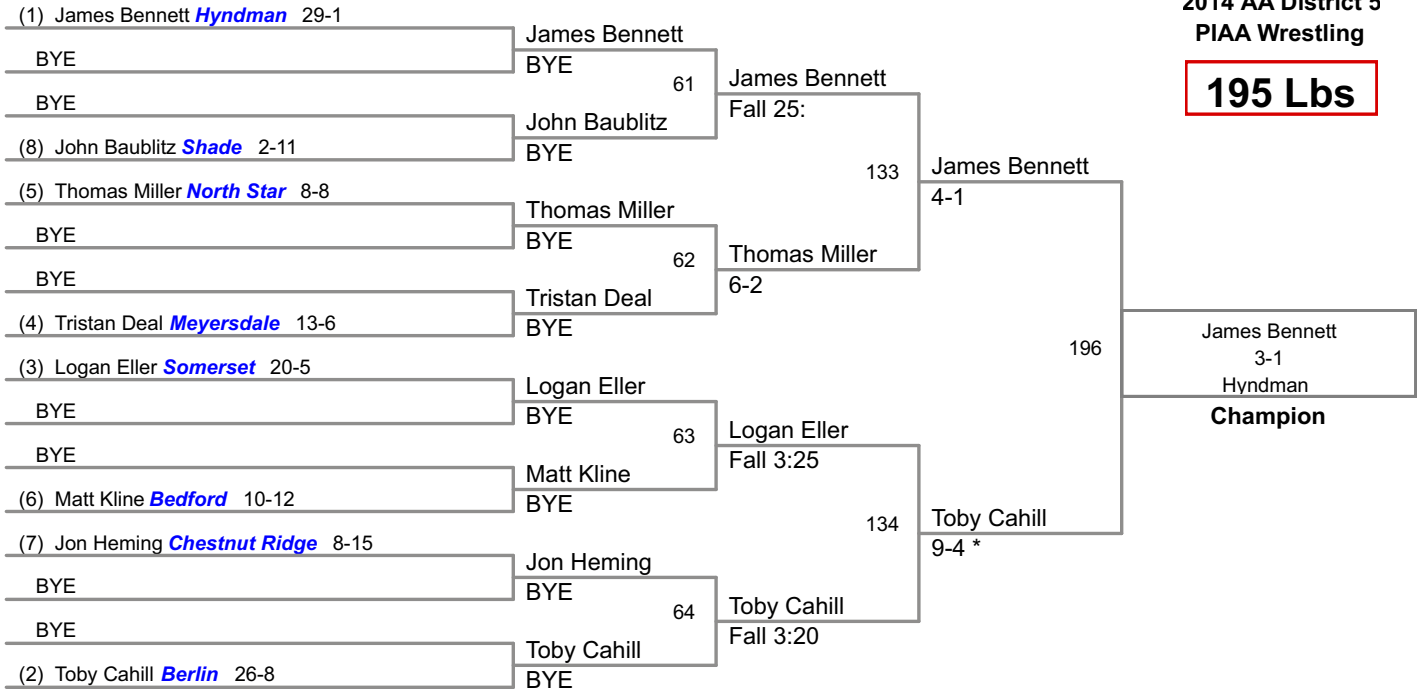

2014 AA District 5
PIAA Wrestling

195 Lbs