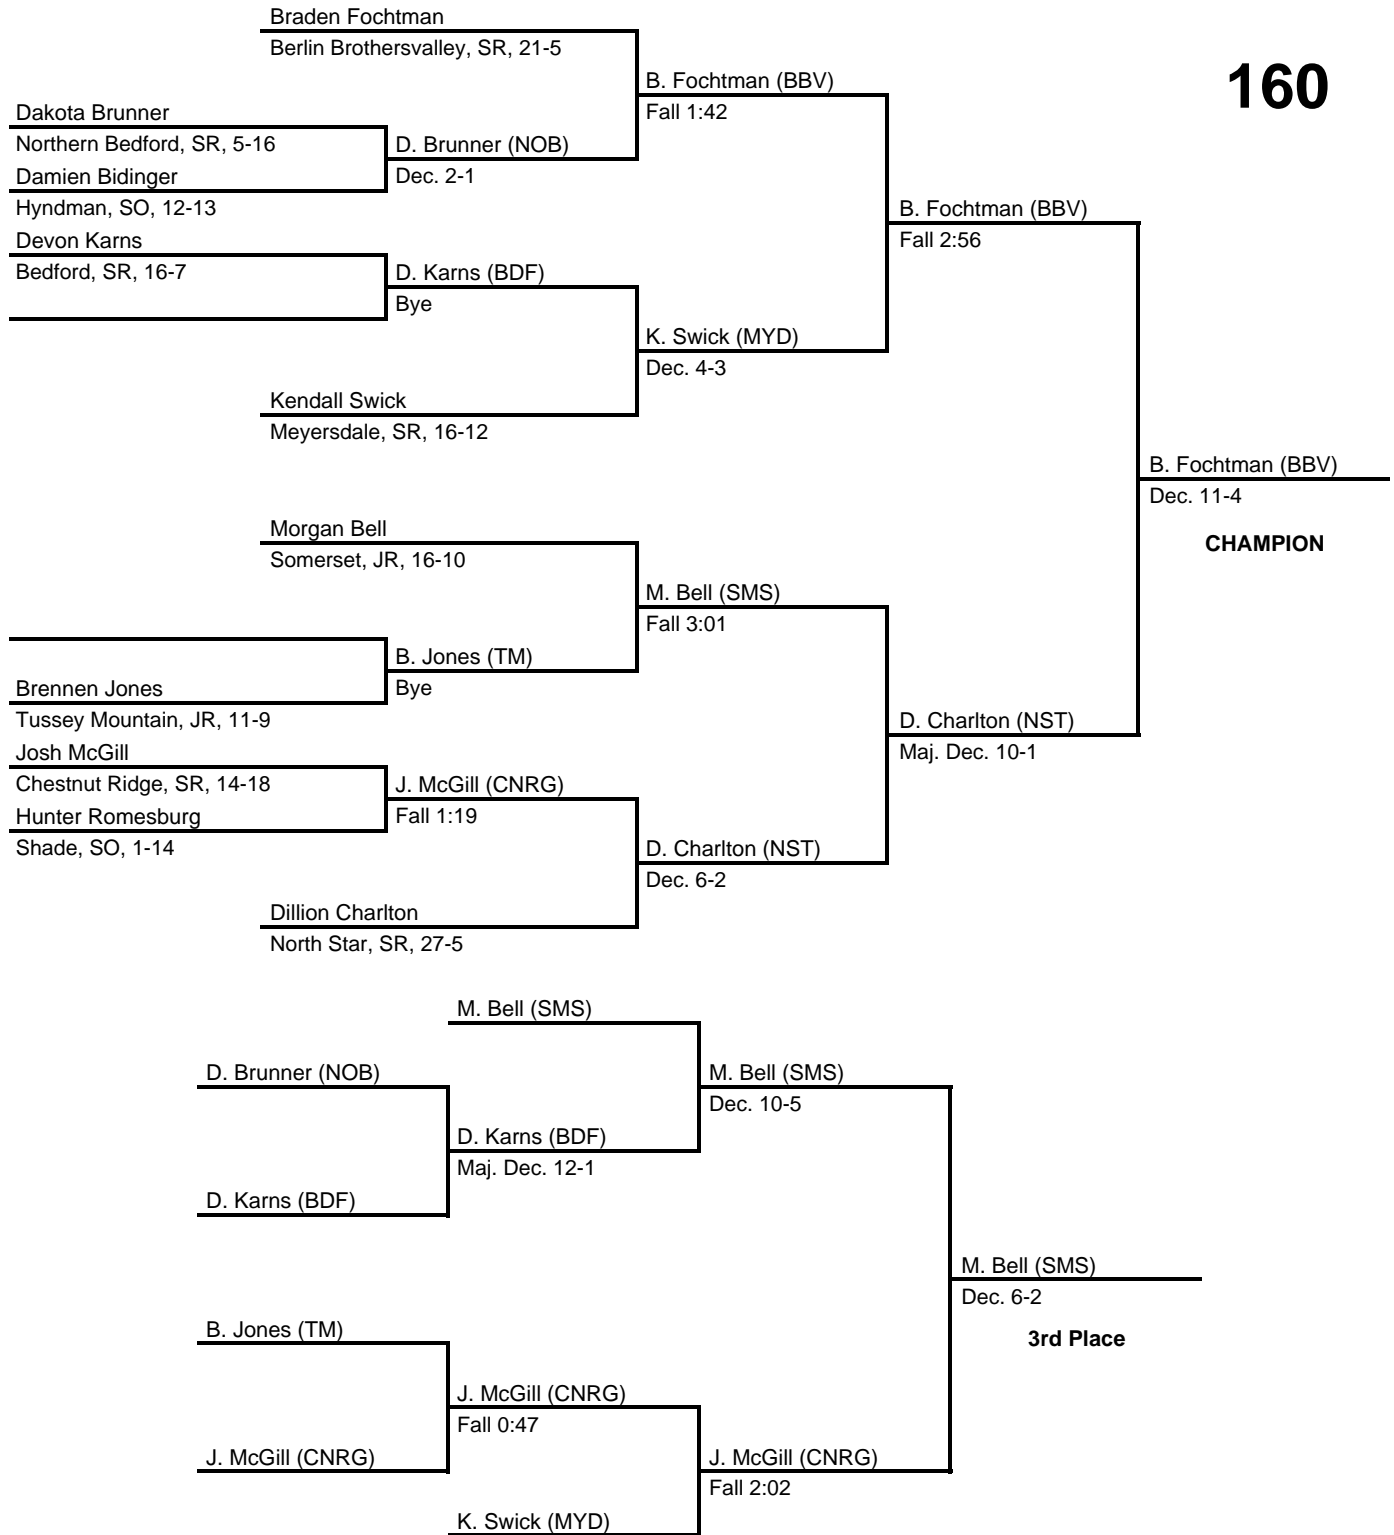

2016 District 5 AA

at Pitt-Johnstown Sports Center -- February 20, 2016

results provided by
PA-Wrestling.com