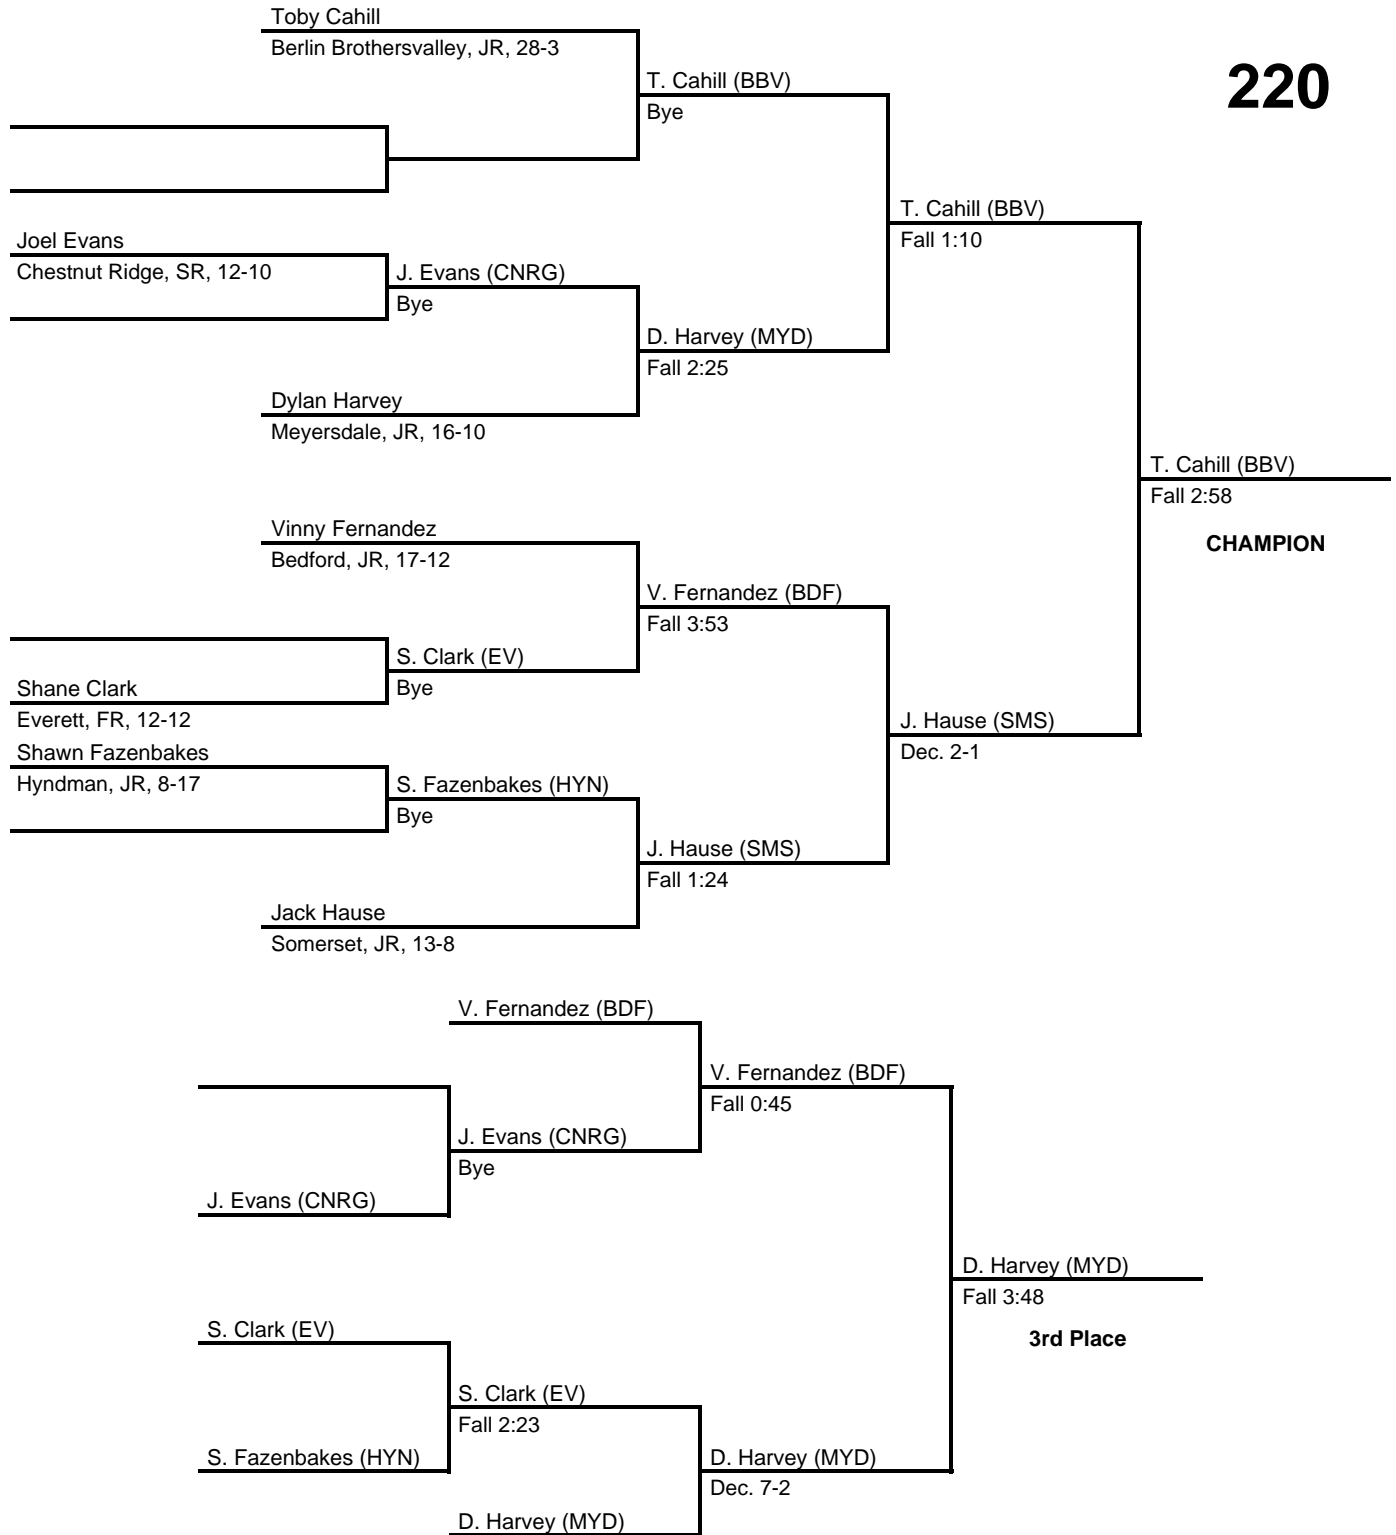

2016 District 5 AA

at Pitt-Johnstown Sports Center -- February 20, 2016

results provided by
PA-Wrestling.com