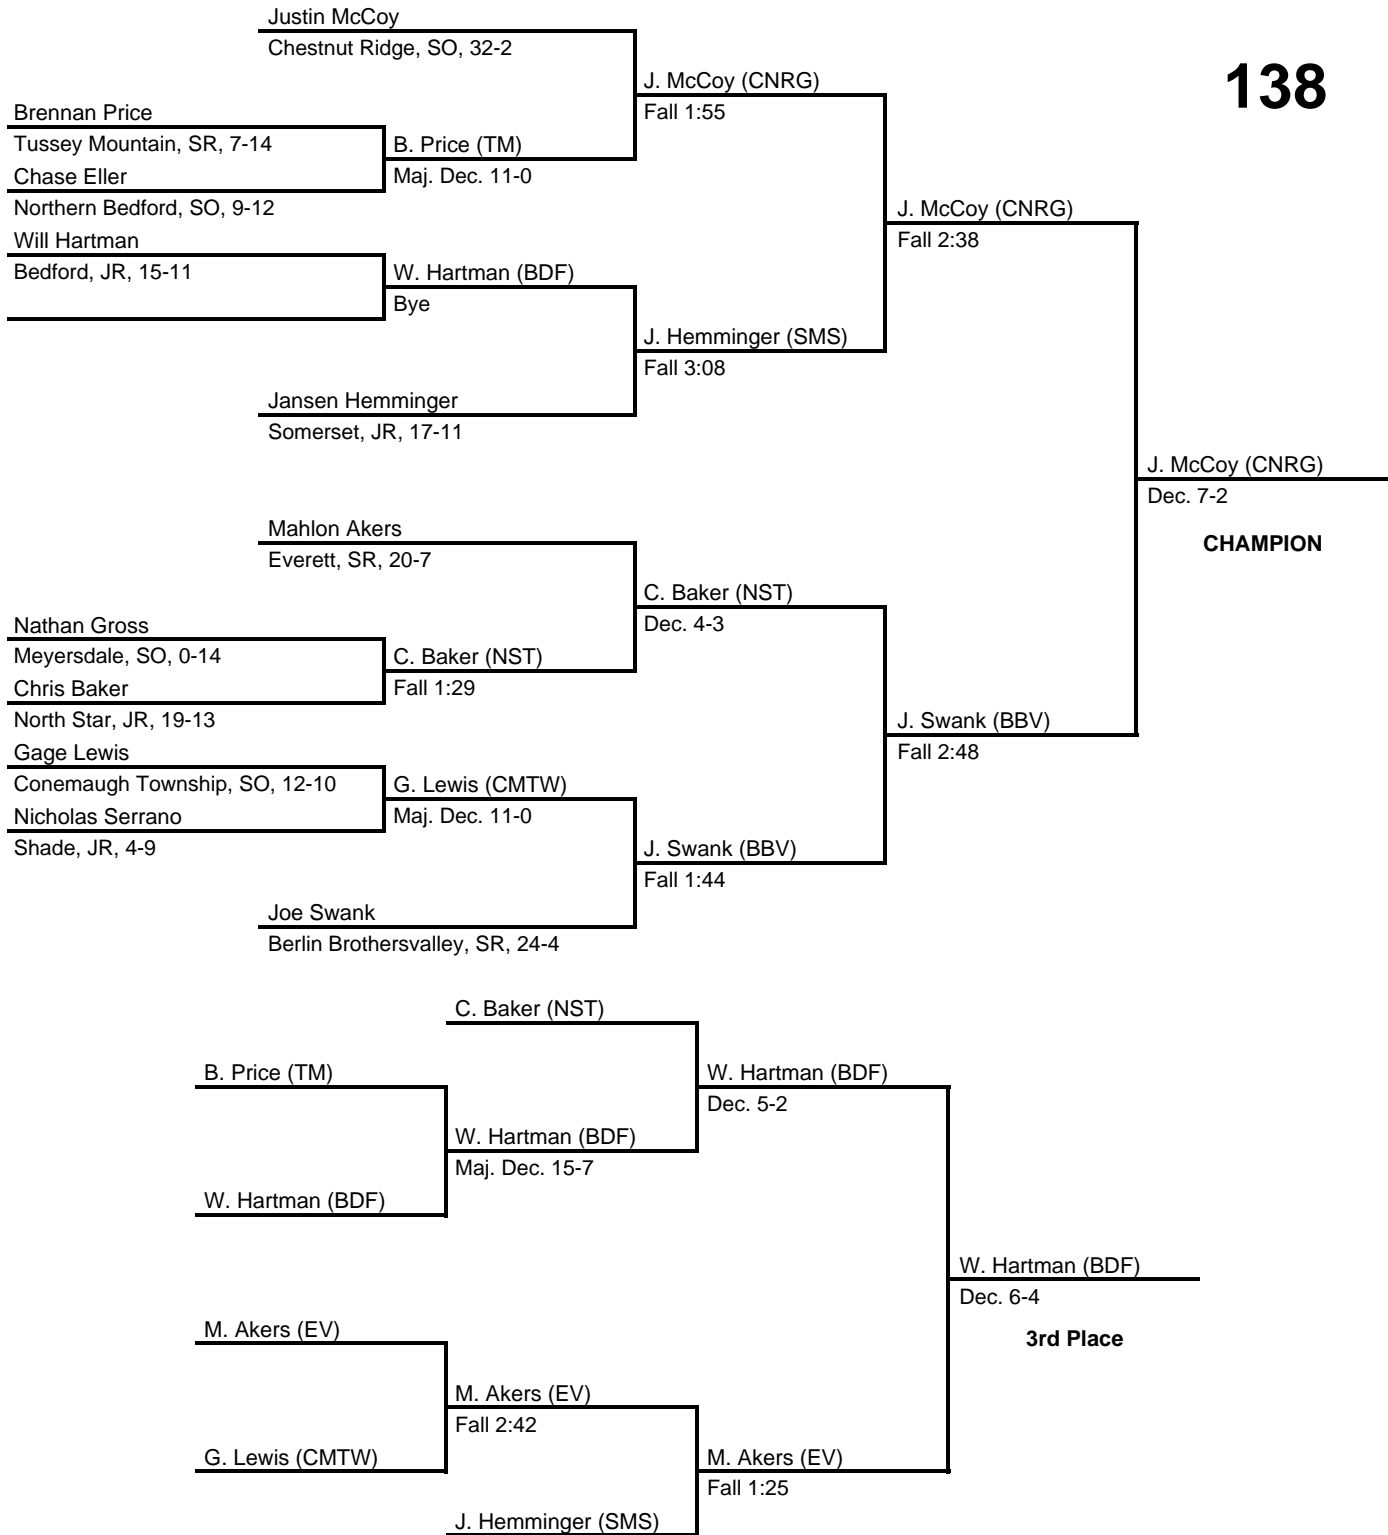

2016 District 5 AA

at Pitt-Johnstown Sports Center -- February 20, 2016

results provided by
PA-Wrestling.com

138