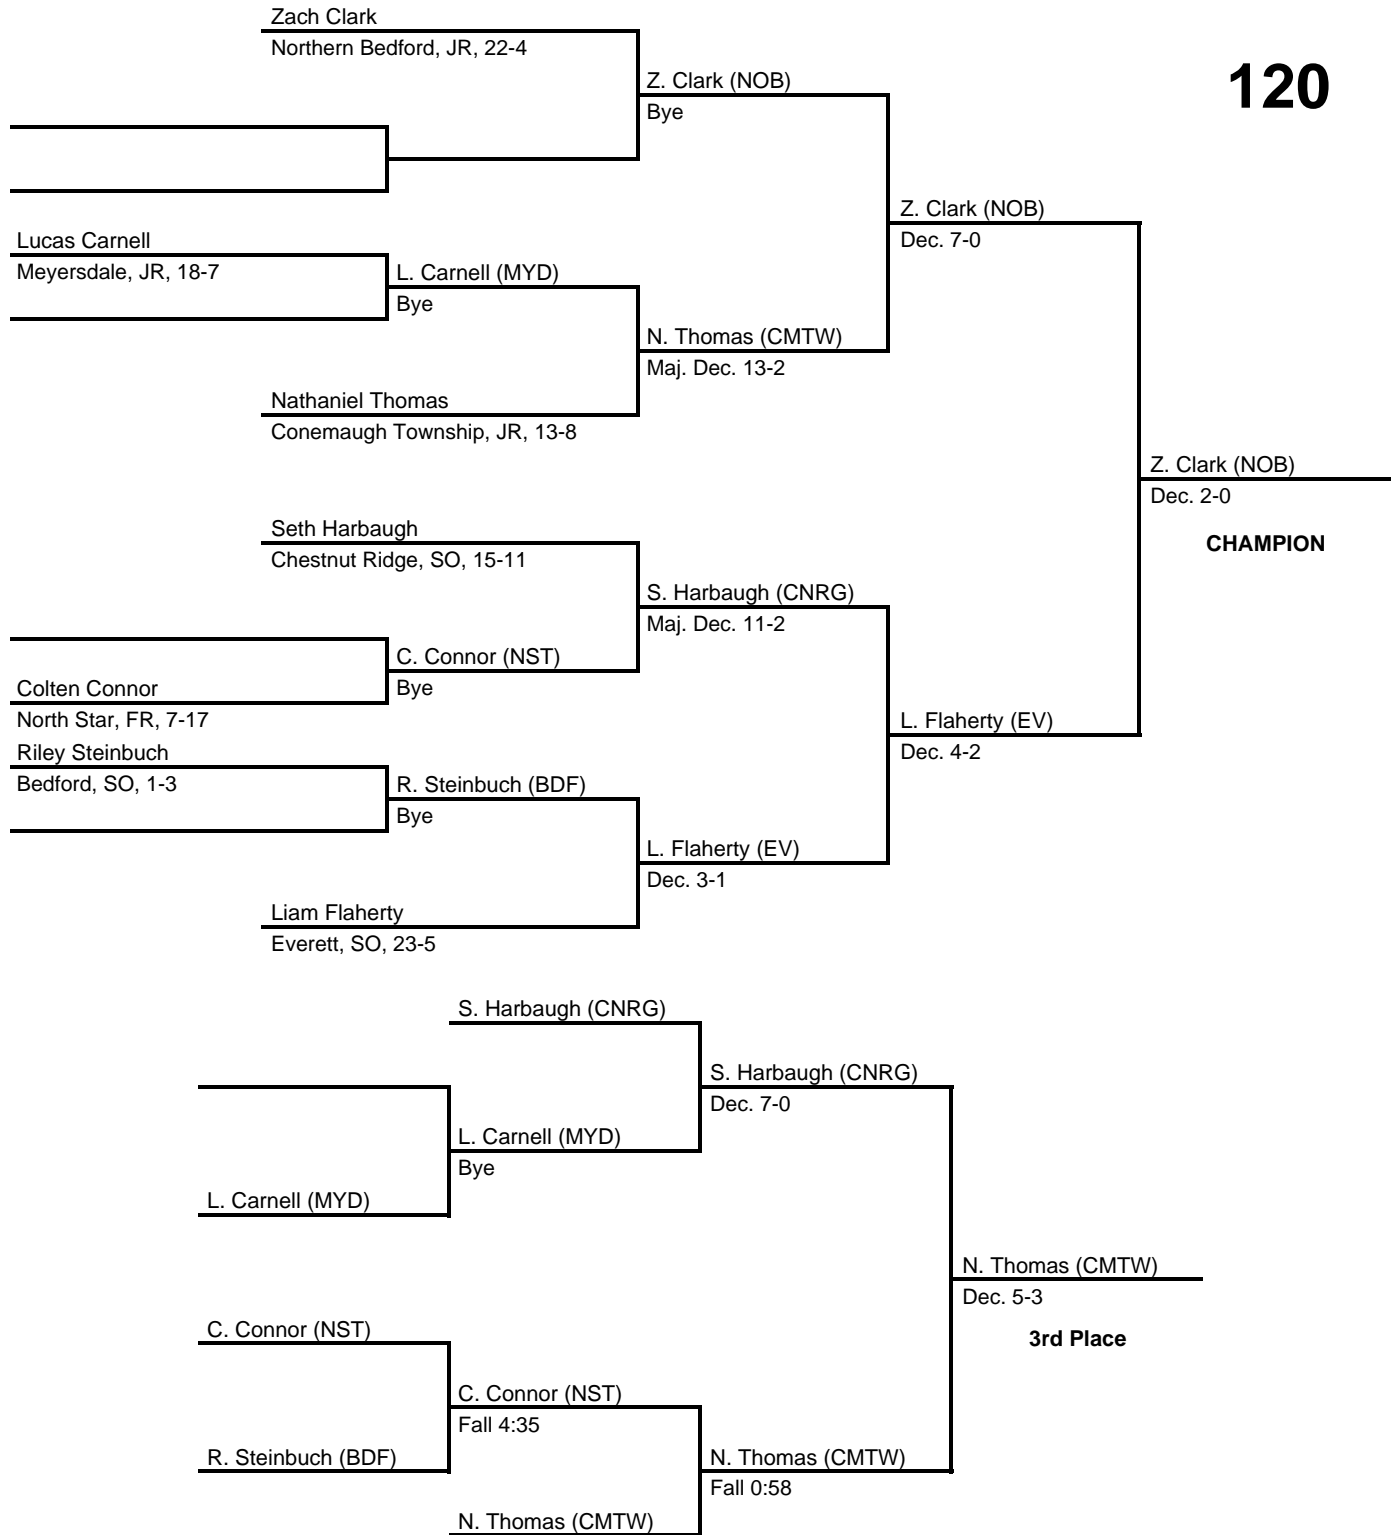

2016 District 5 AA

at Pitt-Johnstown Sports Center -- February 20, 2016

results provided by
PA-Wrestling.com