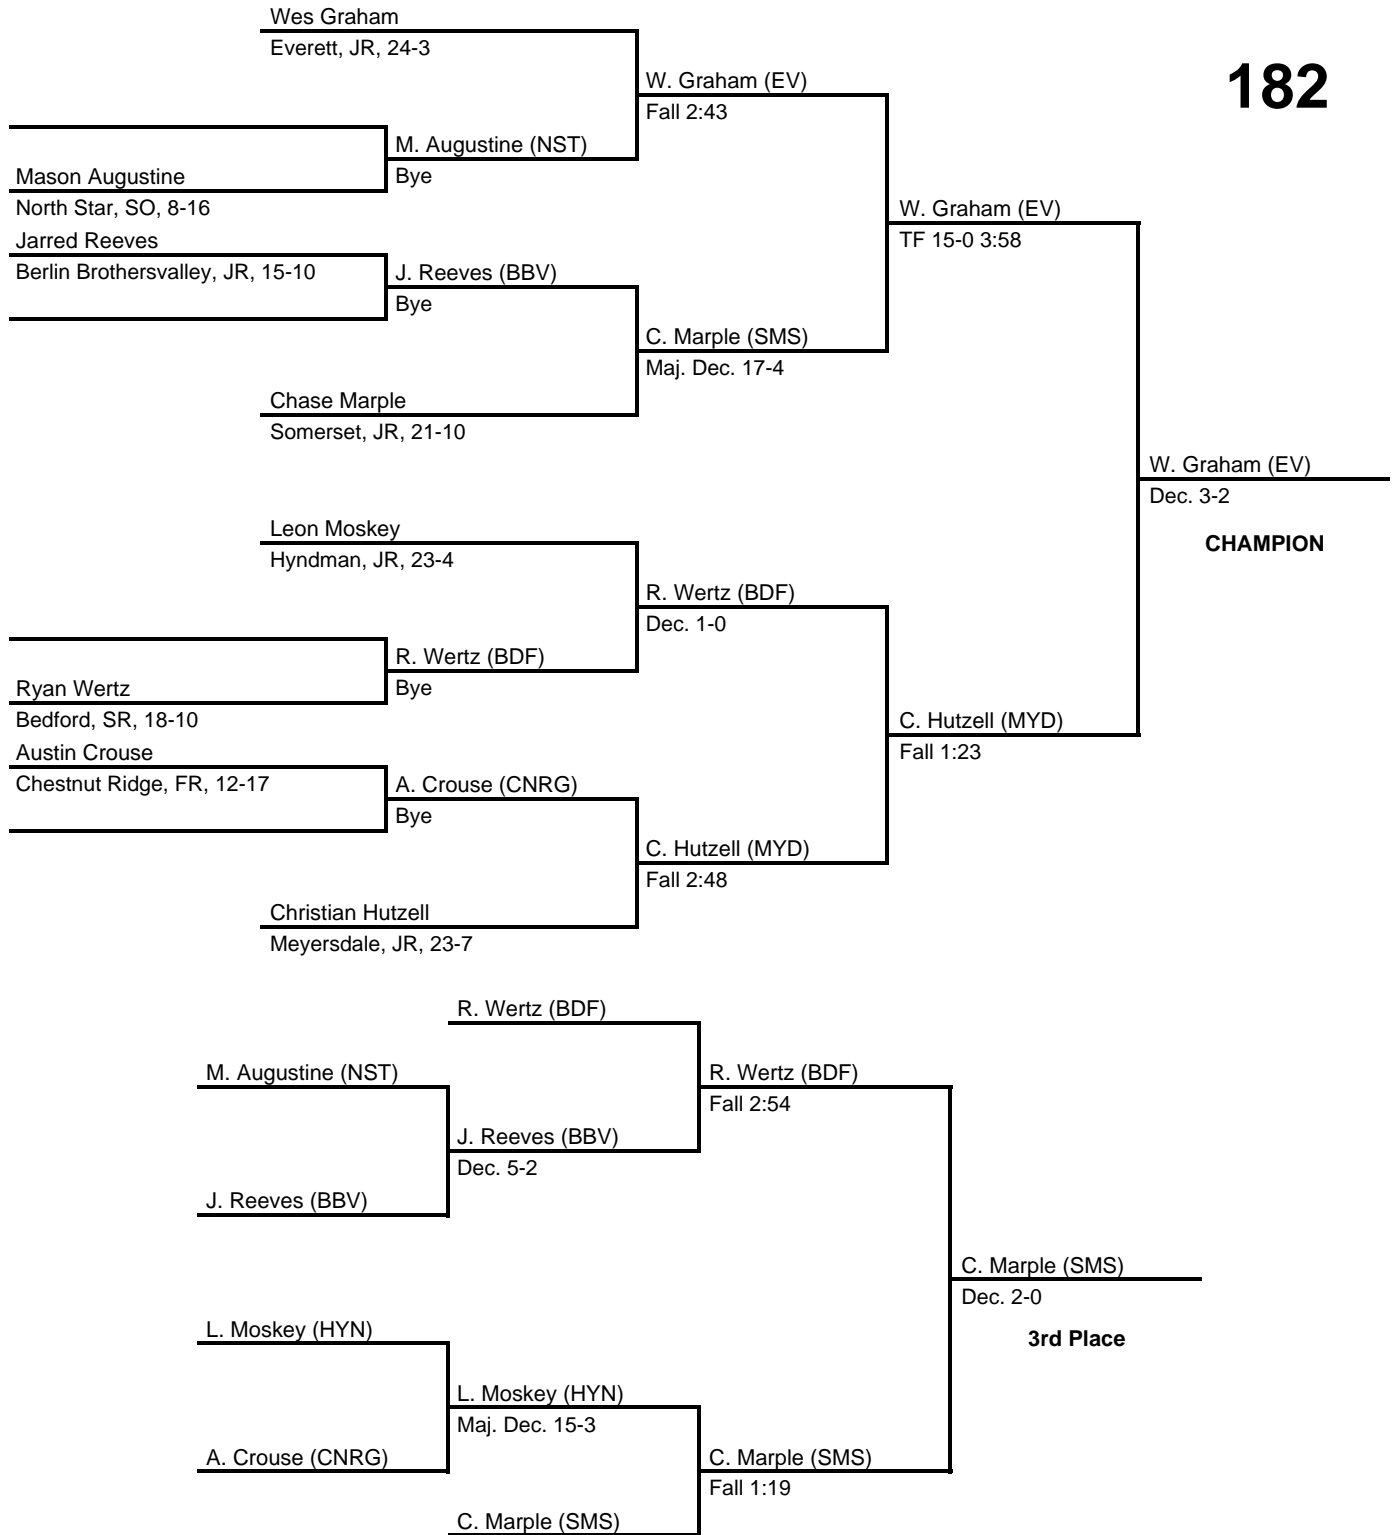

2016 District 5 AA

at Pitt-Johnstown Sports Center -- February 20, 2016

results provided by
PA-Wrestling.com