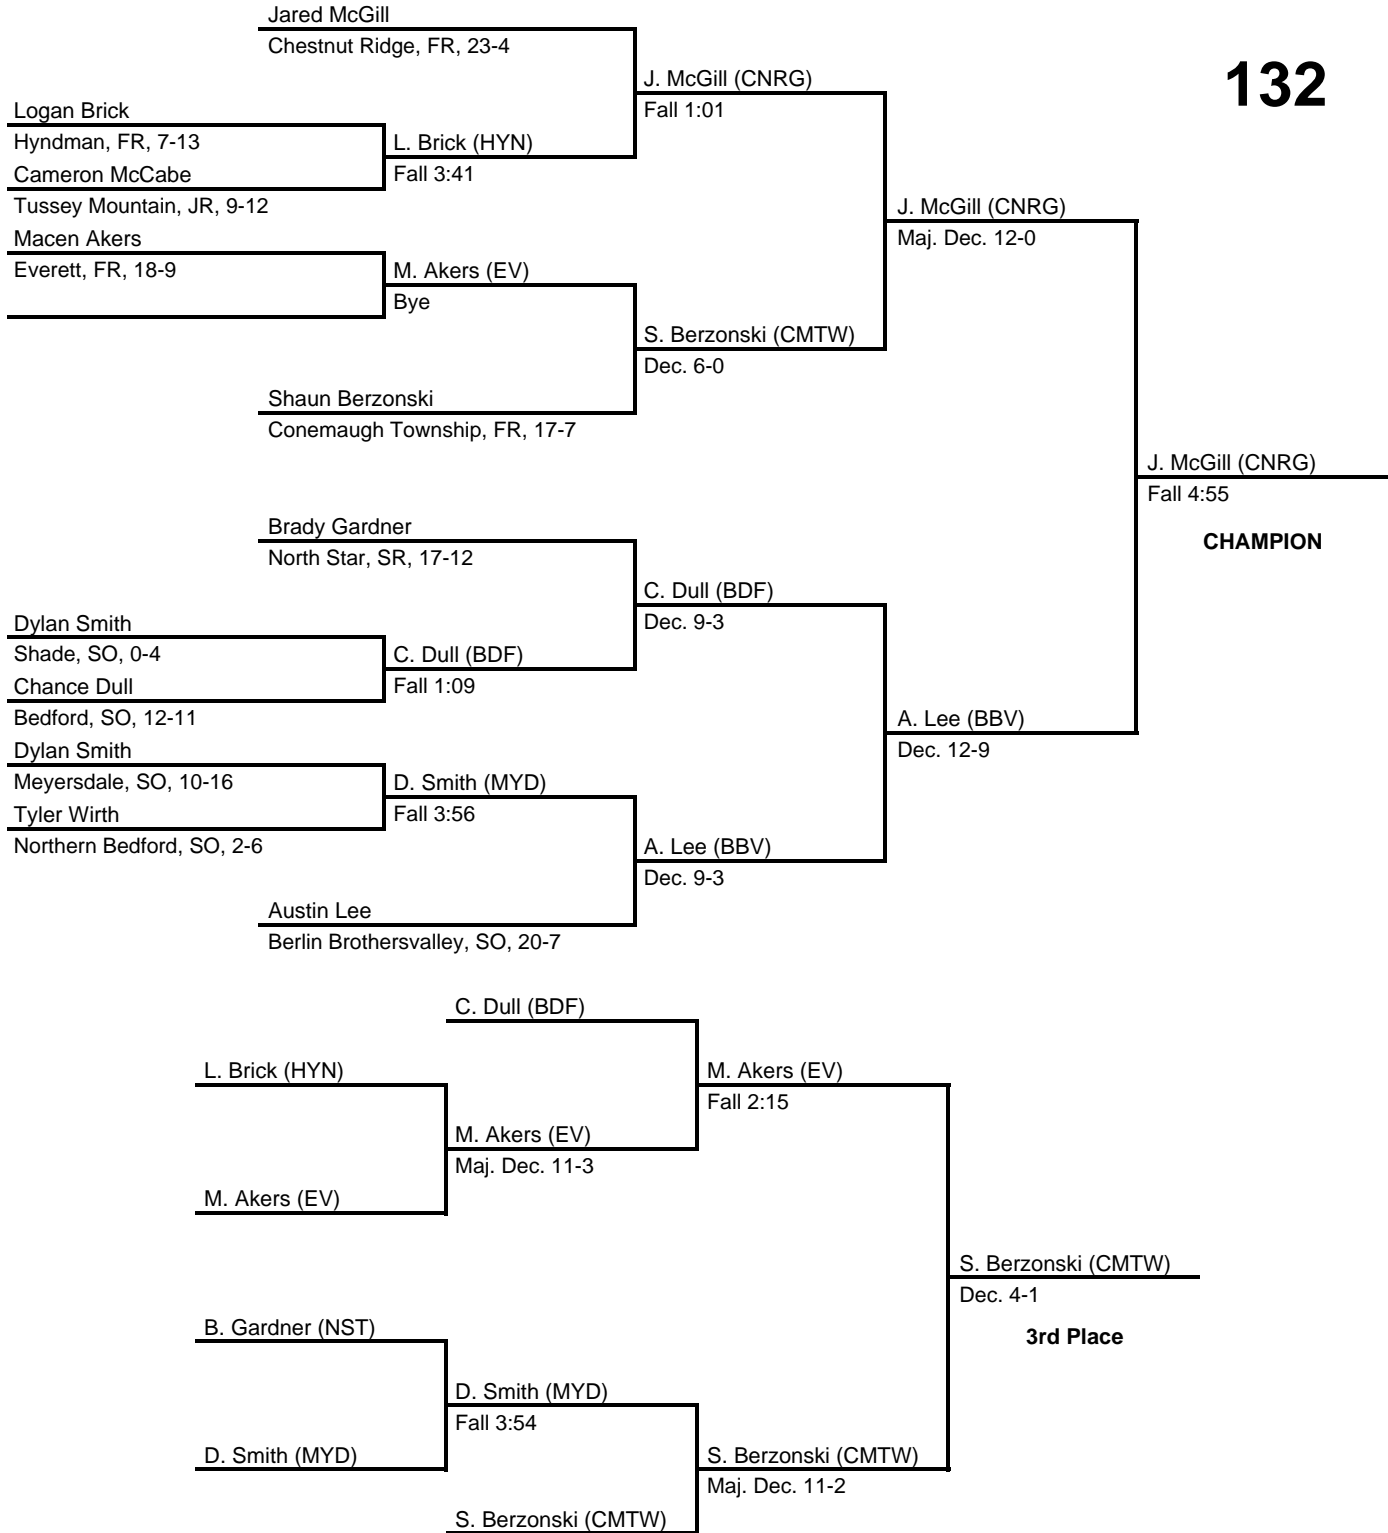

2016 District 5 AA

at Pitt-Johnstown Sports Center -- February 20, 2016

results provided by
PA-Wrestling.com

132