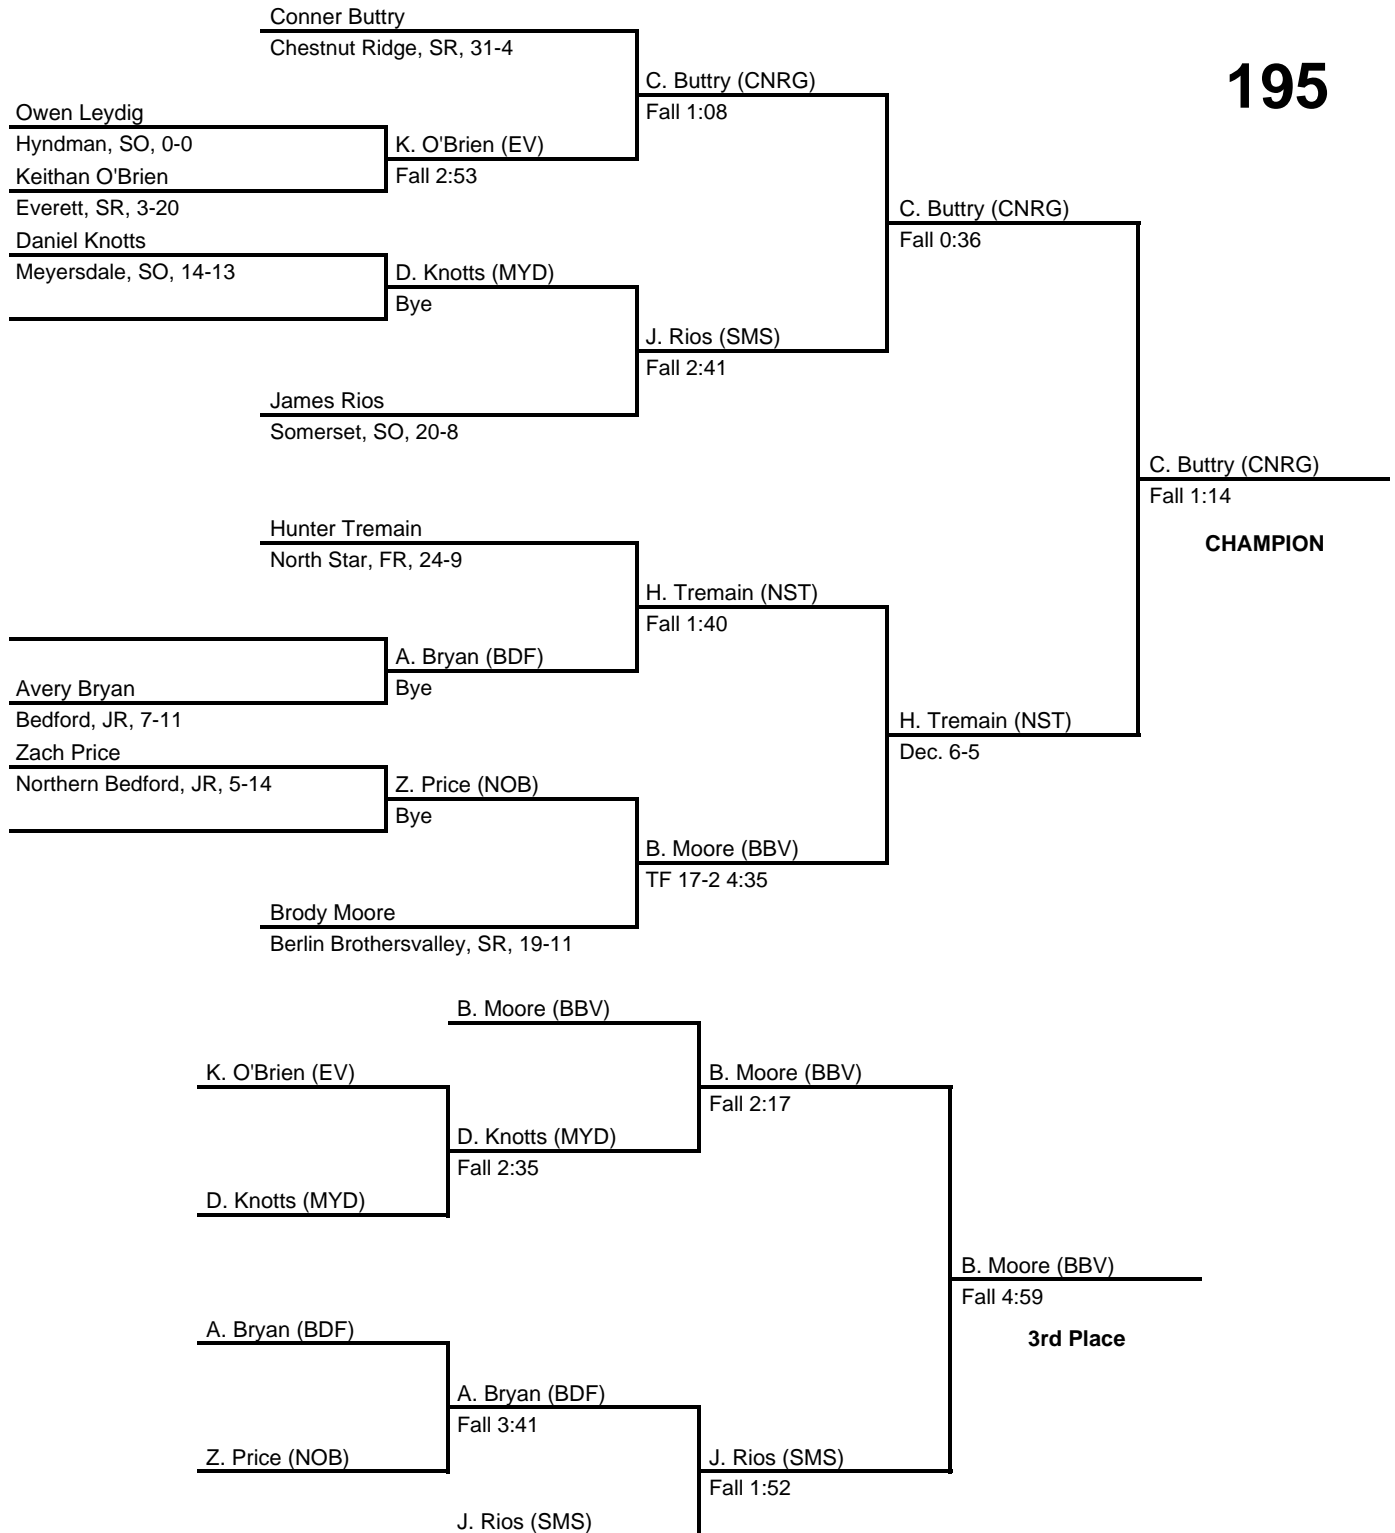

170

2016 District 5 AA

at Pitt-Johnstown Sports Center -- February 20, 2016

results provided by
PA-Wrestling.com

2016 District 5 AA

at Pitt-Johnstown Sports Center -- February 20, 2016

results provided by
PA-Wrestling.com