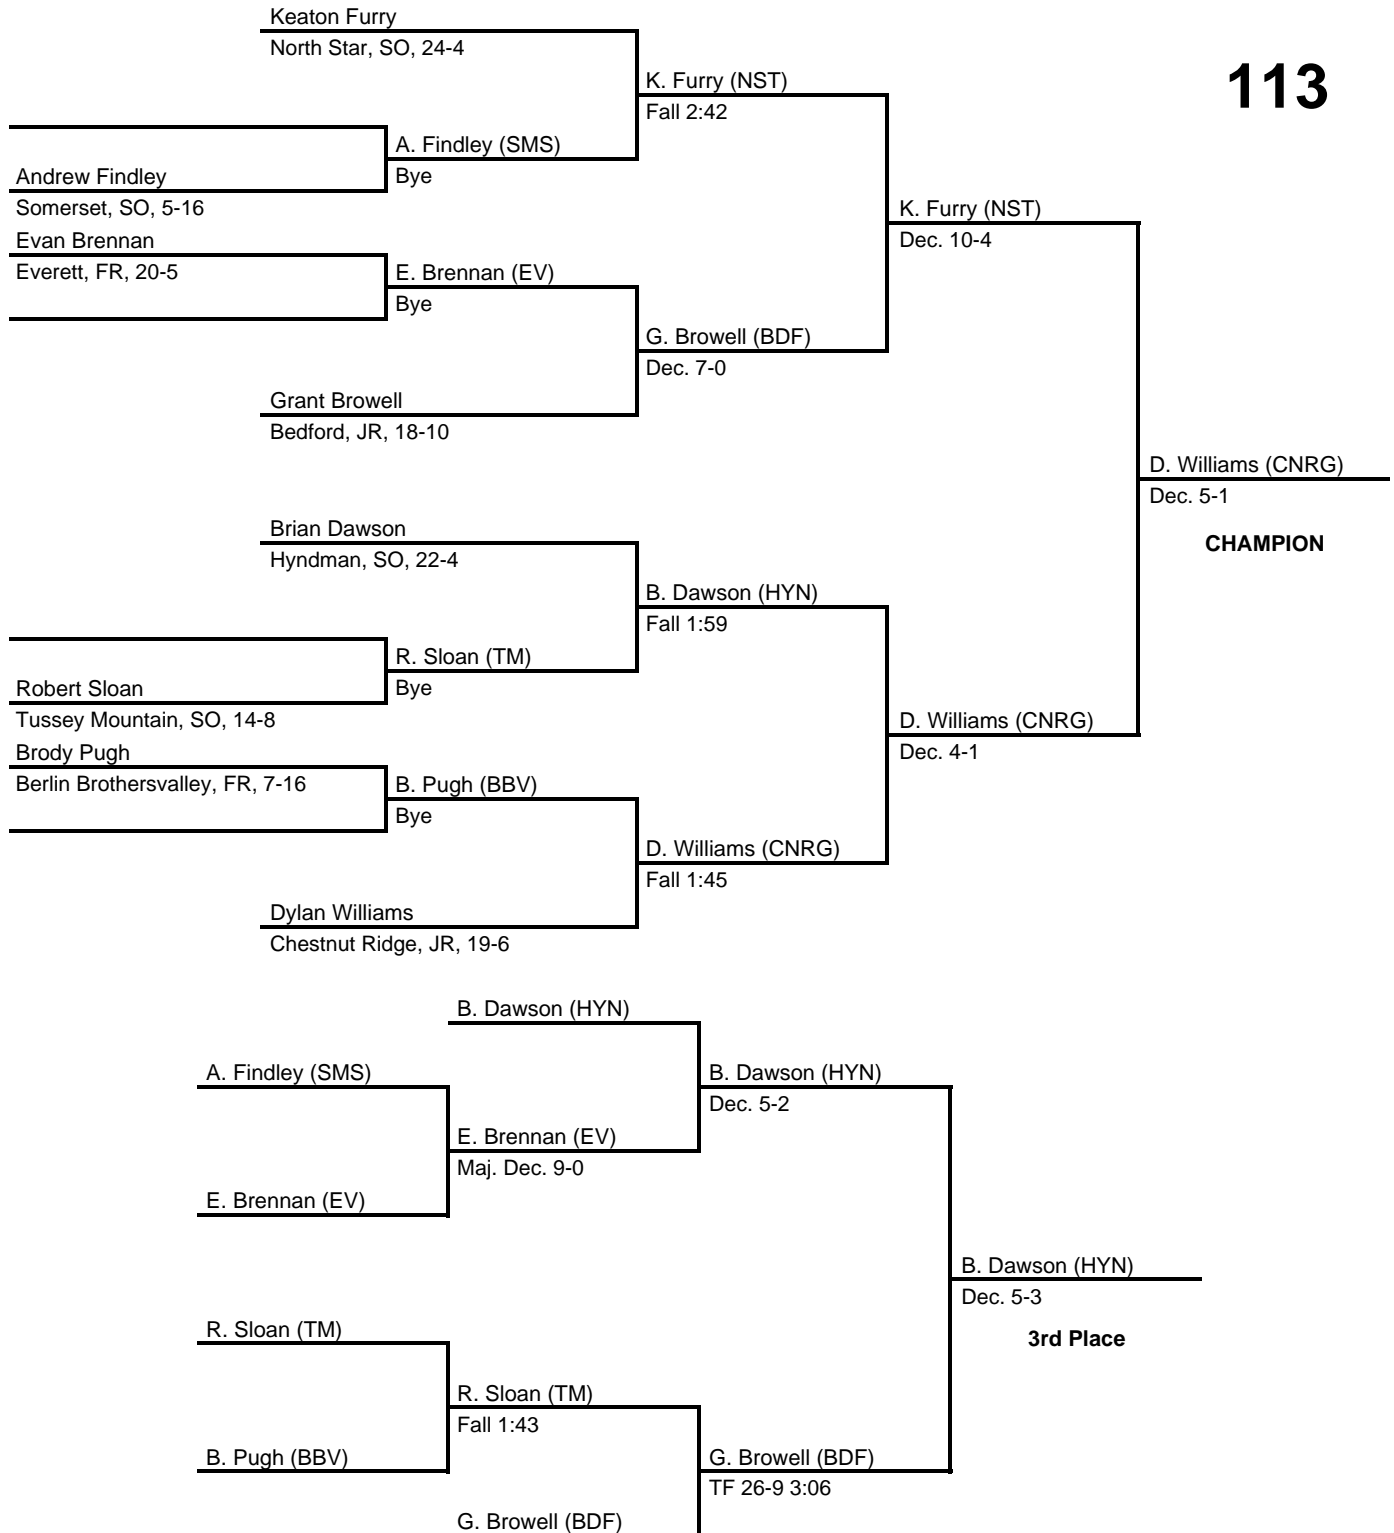

2016 District 5 AA

at Pitt-Johnstown Sports Center -- February 20, 2016

results provided by
PA-Wrestling.com

113