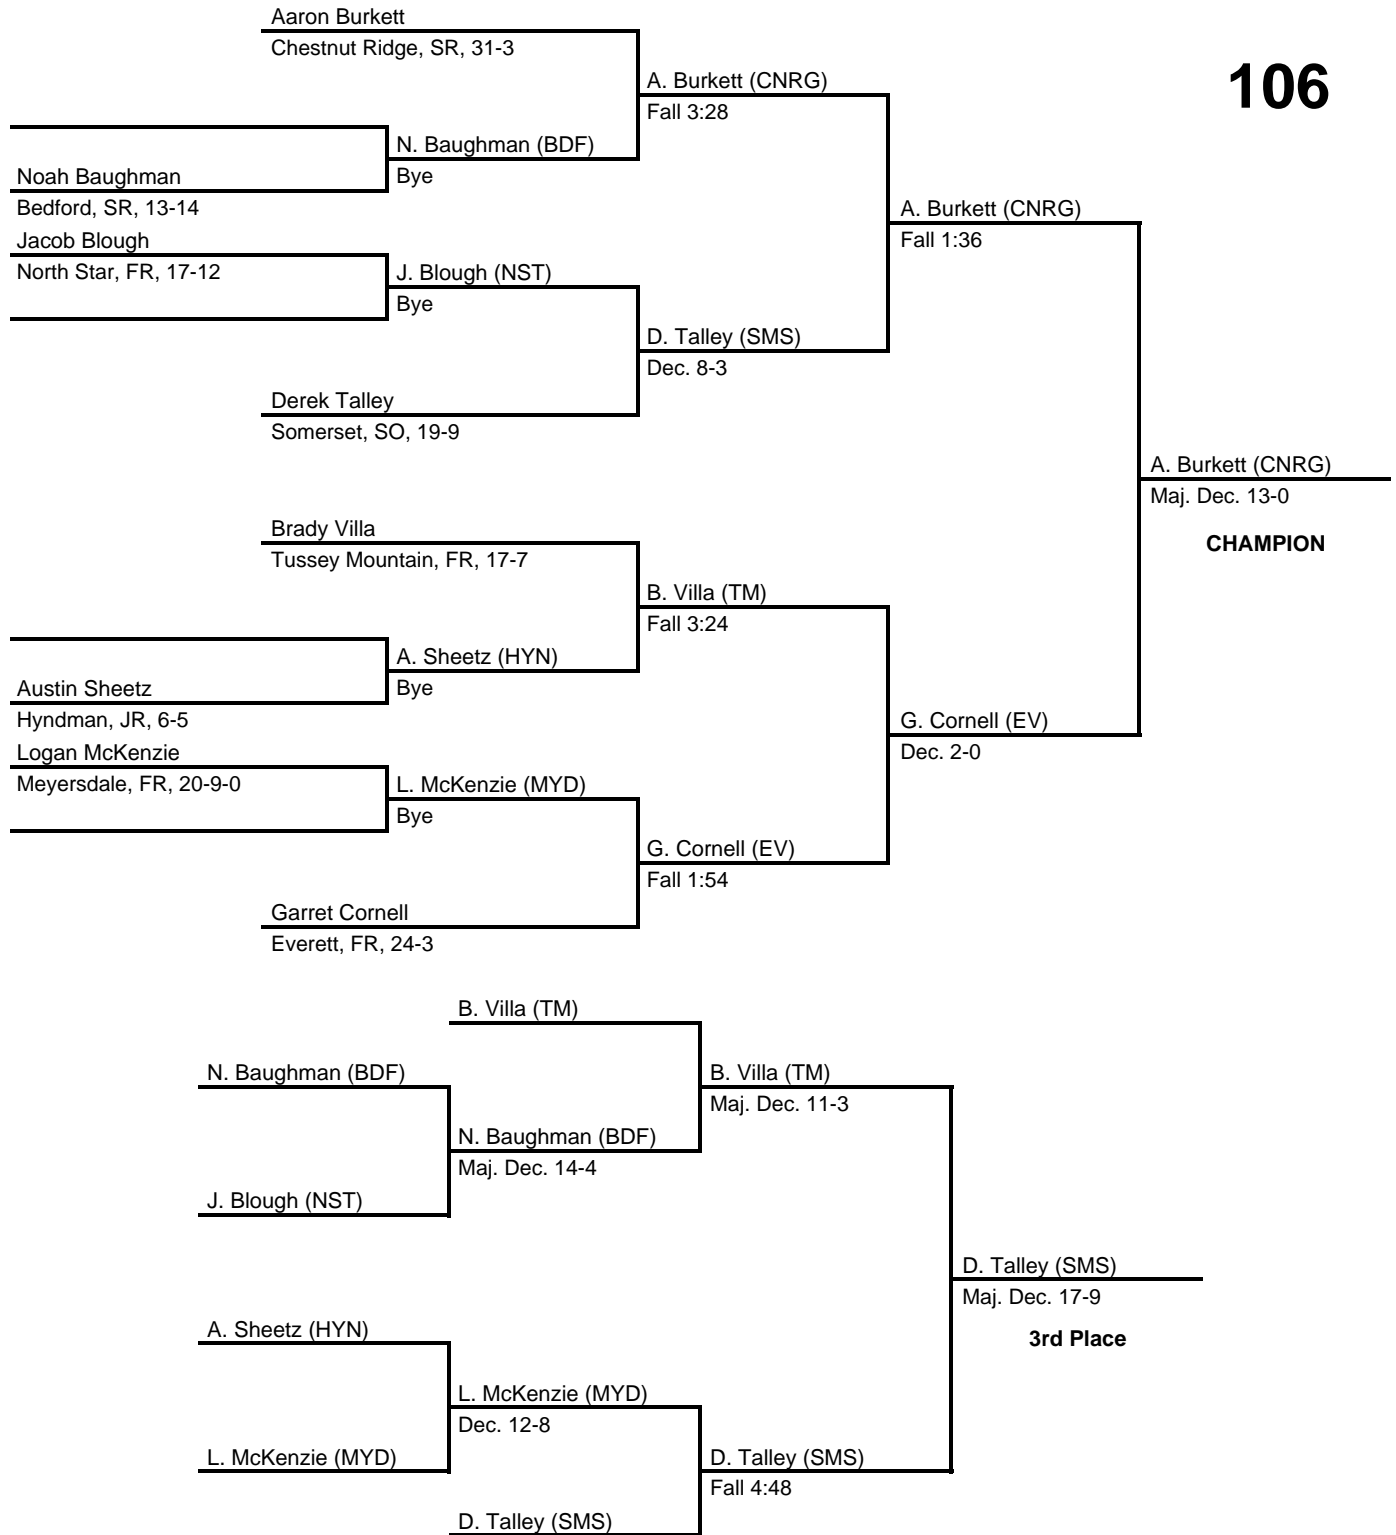

2016 District 5 AA

at Pitt-Johnstown Sports Center -- February 20, 2016

results provided by
PA-Wrestling.com

Team Scores

Team scores are final and official.

Place	Pts	School (Abbreviation)	1st	2nd	3rd
1.	202.0	Chestnut Ridge (CNRG)	6	-	2
2.	153.5	Berlin Brothersvalley (BBV)	4	2	1
3.	129.0	Somerset (SMS)	1	2	3
4.	120.5	Bedford (BDF)	1	-	3
5.	90.5	Everett (EV)	1	2	-
6.	81.0	North Star (NST)	-	4	-
7.	70.0	Northern Bedford (NOB)	1	2	1
8.	61.0	Conemaugh Township (CMTW)	-	1	2
9.	56.0	Meyersdale (MYD)	-	1	1
10.	32.0	Tussey Mountain (TM)	-	-	-
11.	21.0	Hyndman (HYN)	-	-	1
12.	10.0	Shade (SHDE)	-	-	-

2016 District 5 AA

at Pitt-Johnstown Sports Center -- February 20, 2016

results provided by
PA-Wrestling.com