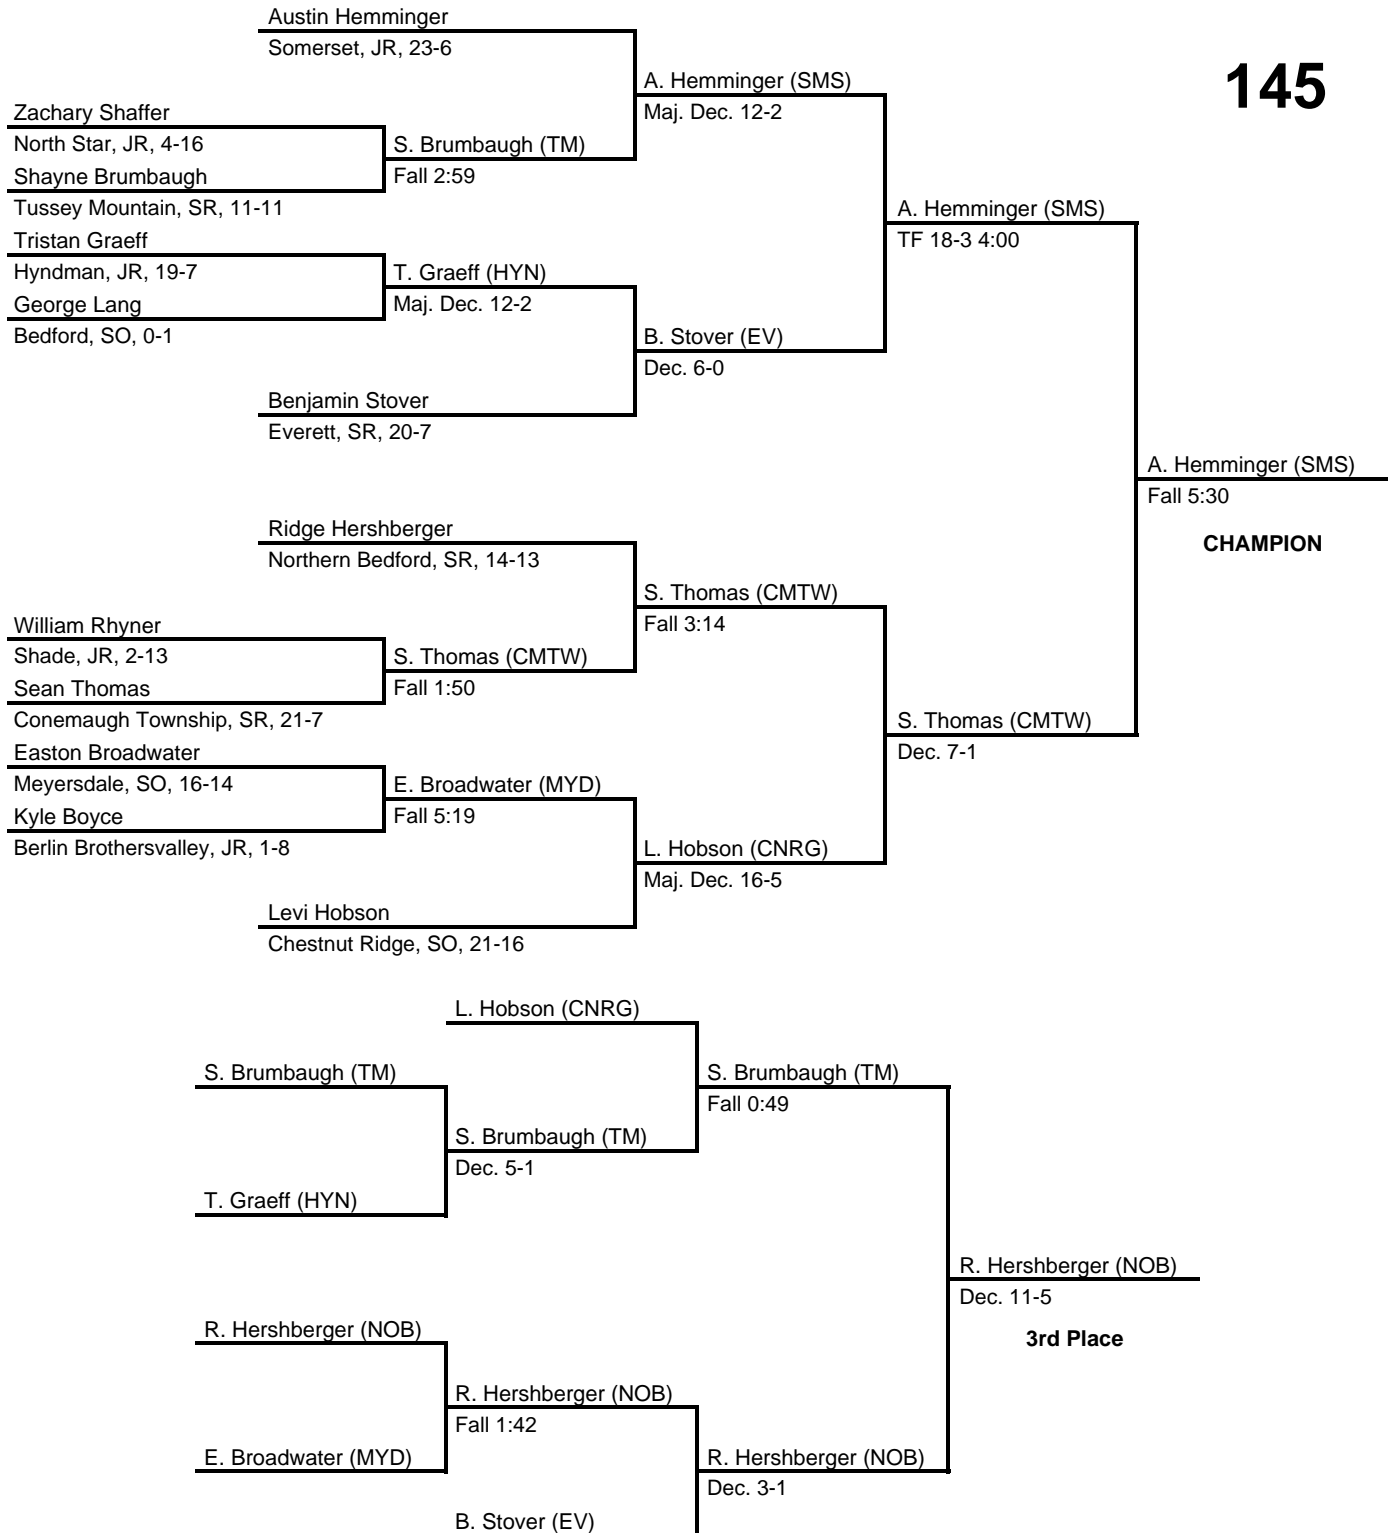

138

2016 District 5 AA

at Pitt-Johnstown Sports Center -- February 20, 2016

results provided by
PA-Wrestling.com

145

2016 District 5 AA

at Pitt-Johnstown Sports Center -- February 20, 2016

results provided by
PA-Wrestling.com