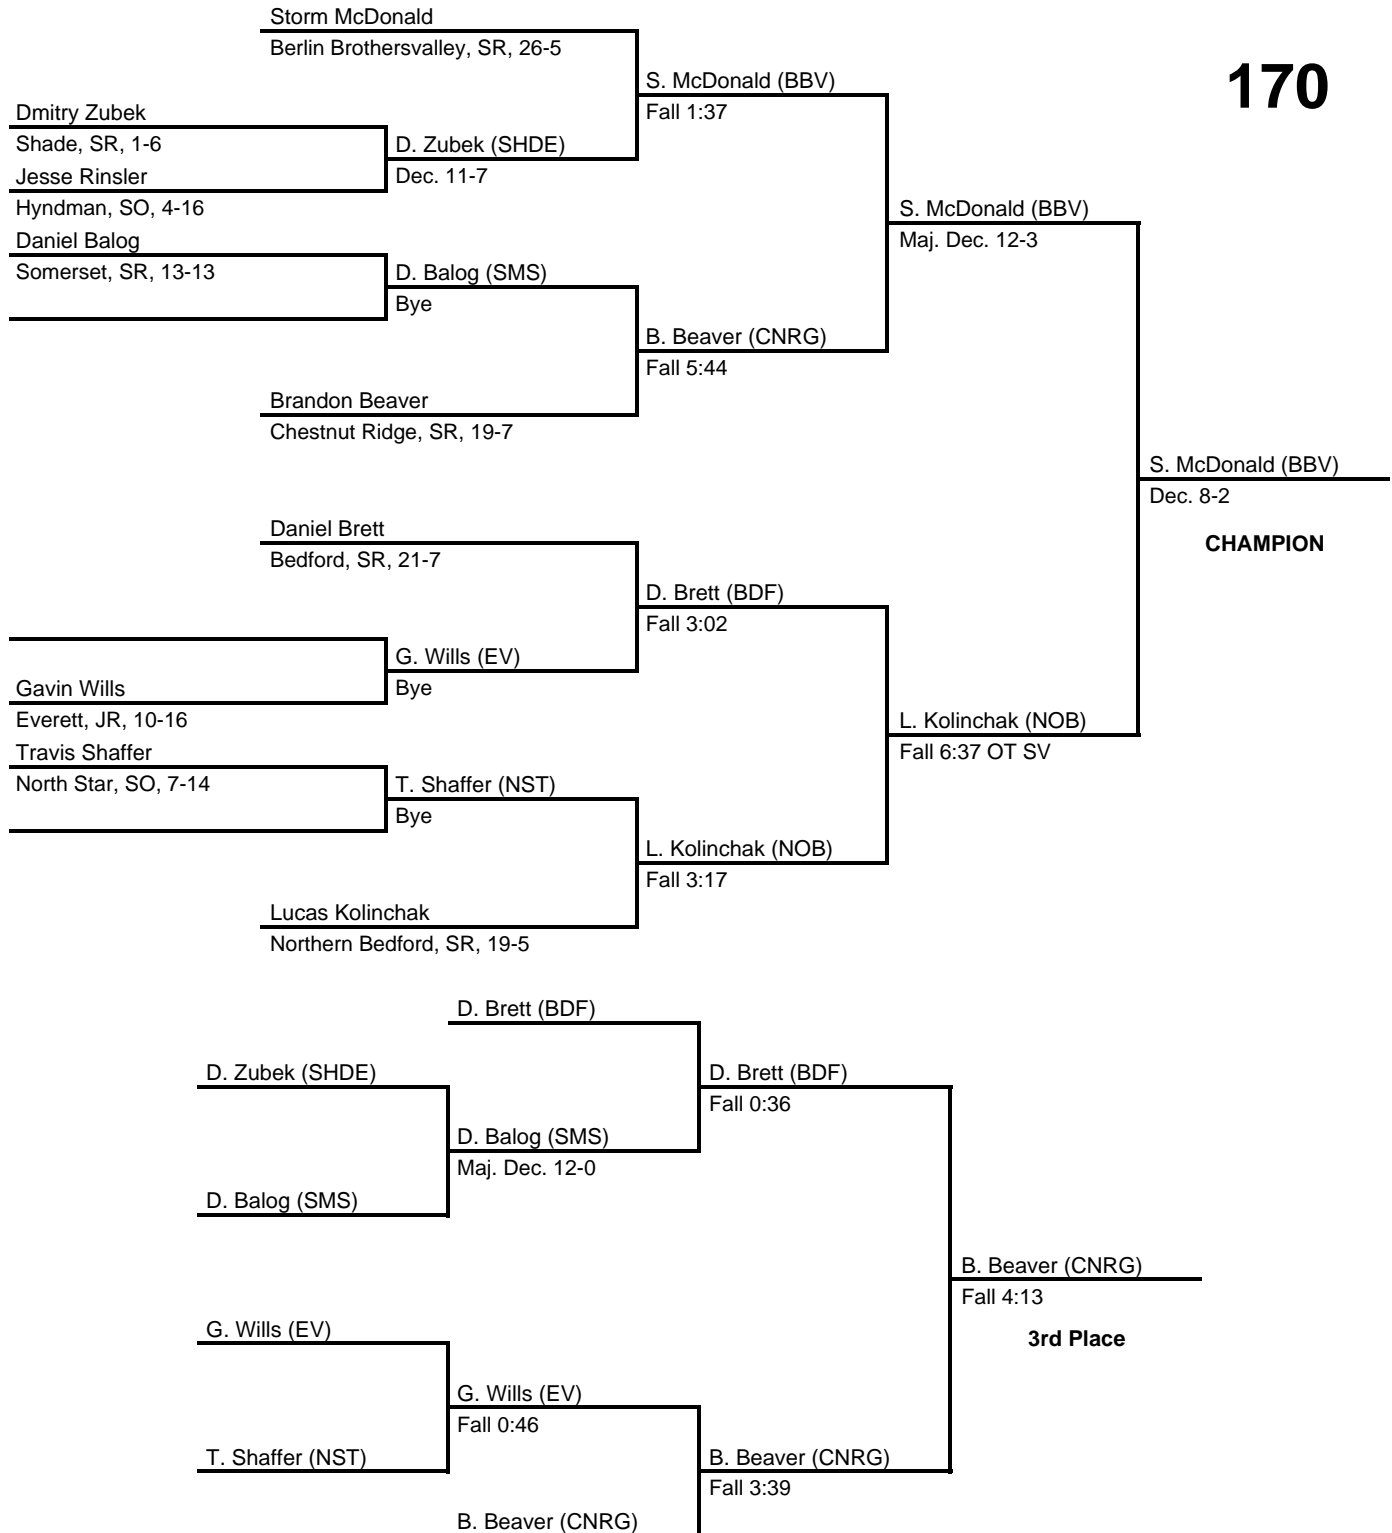

2016 District 5 AA

at Pitt-Johnstown Sports Center -- February 20, 2016

results provided by
PA-Wrestling.com

170