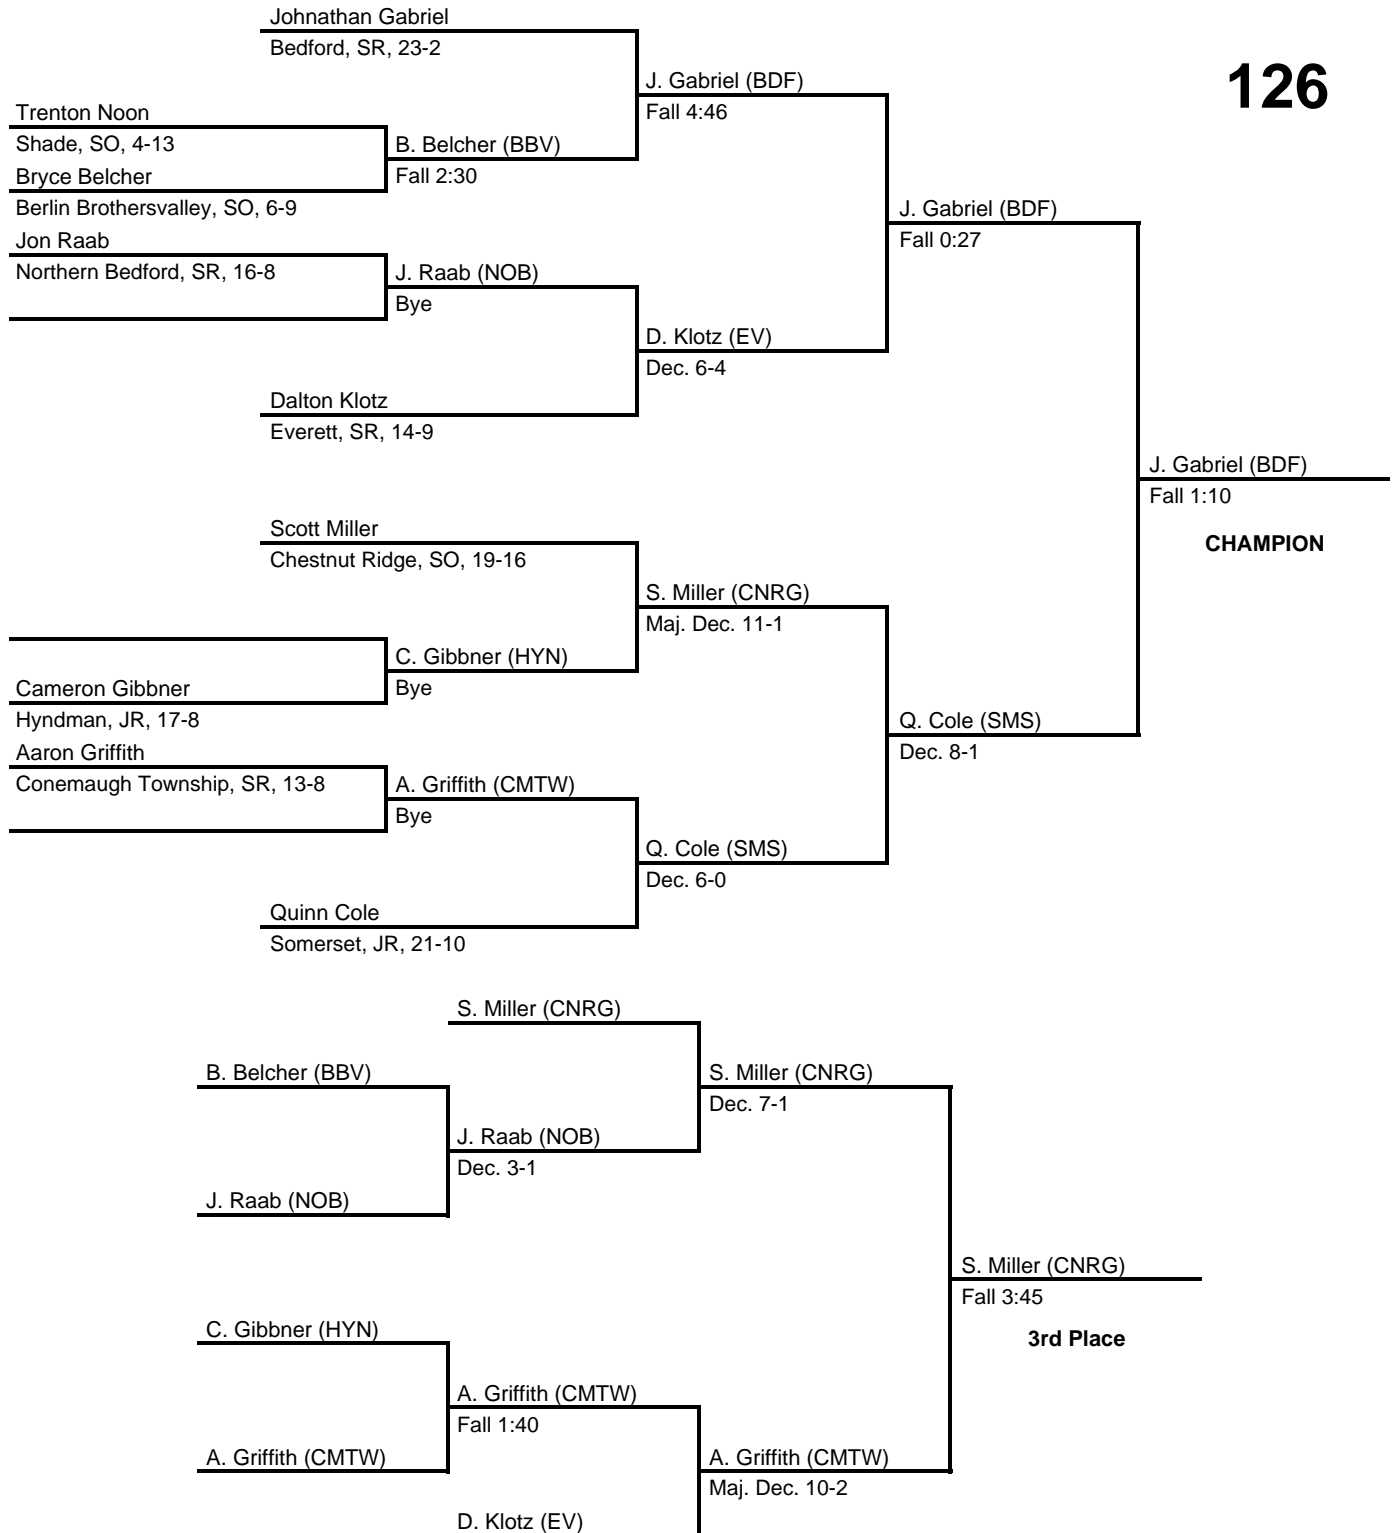

113

2016 District 5 AA

at Pitt-Johnstown Sports Center -- February 20, 2016

results provided by
PA-Wrestling.com

2016 District 5 AA

at Pitt-Johnstown Sports Center -- February 20, 2016

results provided by
PA-Wrestling.com