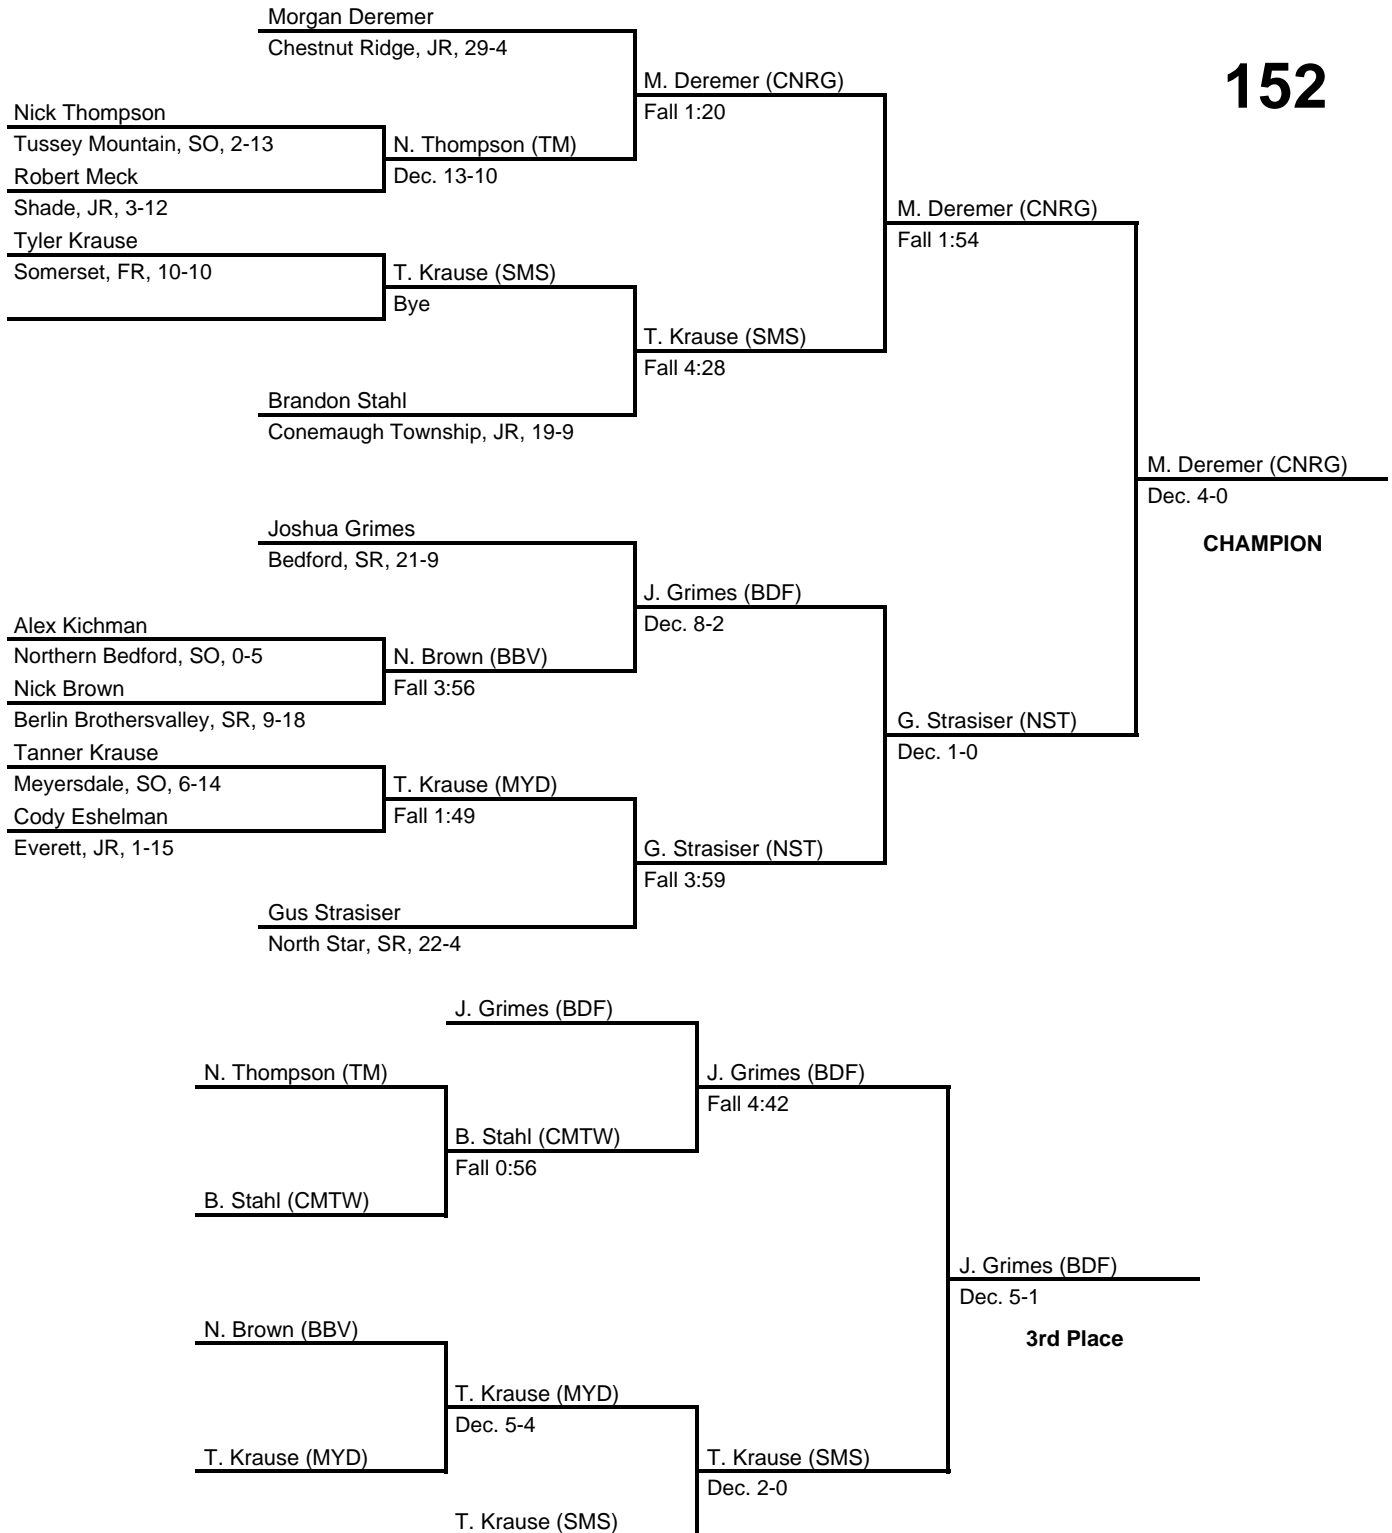

2016 District 5 AA

at Pitt-Johnstown Sports Center -- February 20, 2016

results provided by
PA-Wrestling.com

152