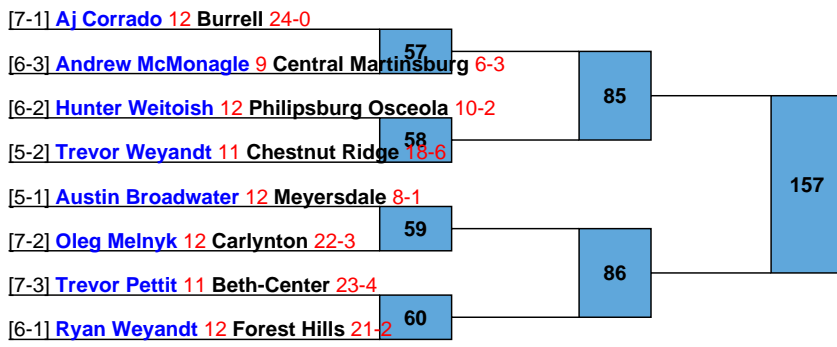

2021 PIAA SW AA Region

2021

160