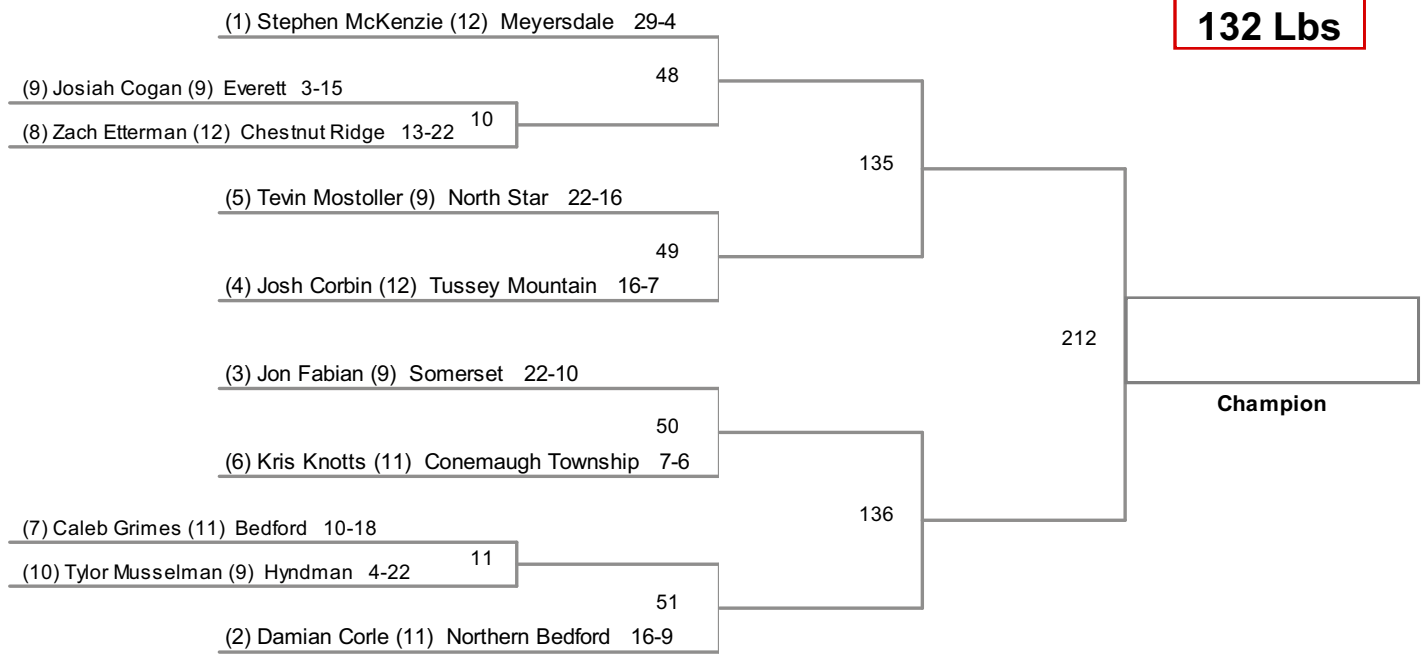

A District 5 Wrestling Tournament
PIAA District 5 Division

106 Lbs

A District 5 Wrestling Tournament
PIAA District 5 Division

113 Lbs

A District 5 Wrestling Tournament
PIAA District 5 Division

120 Lbs

A District 5 Wrestling Tournament
PIAA District 5 Division

126 Lbs

A District 5 Wrestling Tournament
PIAA District 5 Division

132 Lbs

A District 5 Wrestling Tournament
PIAA District 5 Division

138 Lbs

A District 5 Wrestling Tournament
PIAA District 5 Division

145 Lbs

A District 5 Wrestling Tournament
PIAA District 5 Division

152 Lbs

A District 5 Wrestling Tournament
PIAA District 5 Division

160 Lbs

A District 5 Wrestling Tournament
 PIAA District 5 Division

170 Lbs

A District 5 Wrestling Tournament
PIAA District 5 Division

182 Lbs

A District 5 Wrestling Tournament
PIAA District 5 Division

195 Lbs

A District 5 Wrestling Tournament
PIAA District 5 Division

220 Lbs

A District 5 Wrestling Tournament
 PIAA District 5 Division

285 Lbs