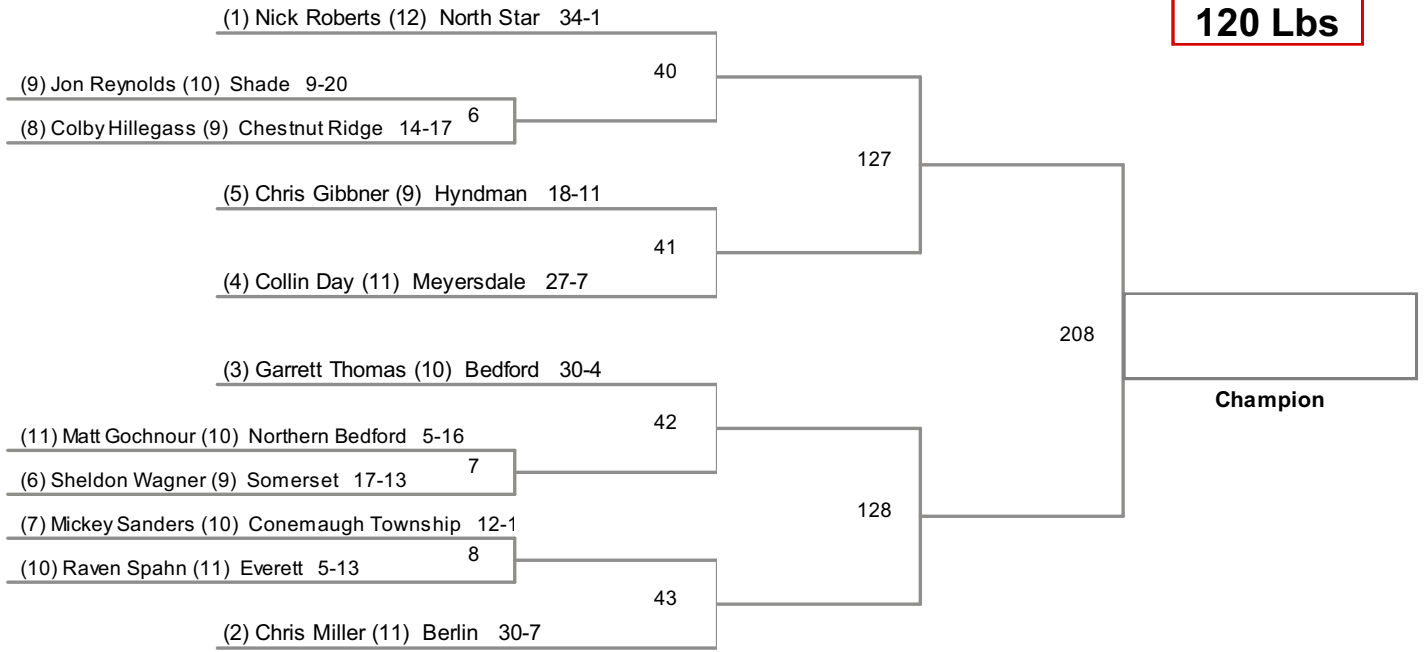

A District 5 Wrestling Tournament
PIAA District 5 Division

106 Lbs

A District 5 Wrestling Tournament
PIAA District 5 Division

113 Lbs

A District 5 Wrestling Tournament
PIAA District 5 Division

120 Lbs

A District 5 Wrestling Tournament
PIAA District 5 Division

126 Lbs

A District 5 Wrestling Tournament
PIAA District 5 Division

132 Lbs

A District 5 Wrestling Tournament
PIAA District 5 Division

138 Lbs

A District 5 Wrestling Tournament
PIAA District 5 Division

145 Lbs

A District 5 Wrestling Tournament
PIAA District 5 Division

152 Lbs

A District 5 Wrestling Tournament
PIAA District 5 Division

160 Lbs

A District 5 Wrestling Tournament
 PIAA District 5 Division

170 Lbs

A District 5 Wrestling Tournament
PIAA District 5 Division

182 Lbs

A District 5 Wrestling Tournament
PIAA District 5 Division

195 Lbs

A District 5 Wrestling Tournament
PIAA District 5 Division

220 Lbs

A District 5 Wrestling Tournament
 PIAA District 5 Division

285 Lbs