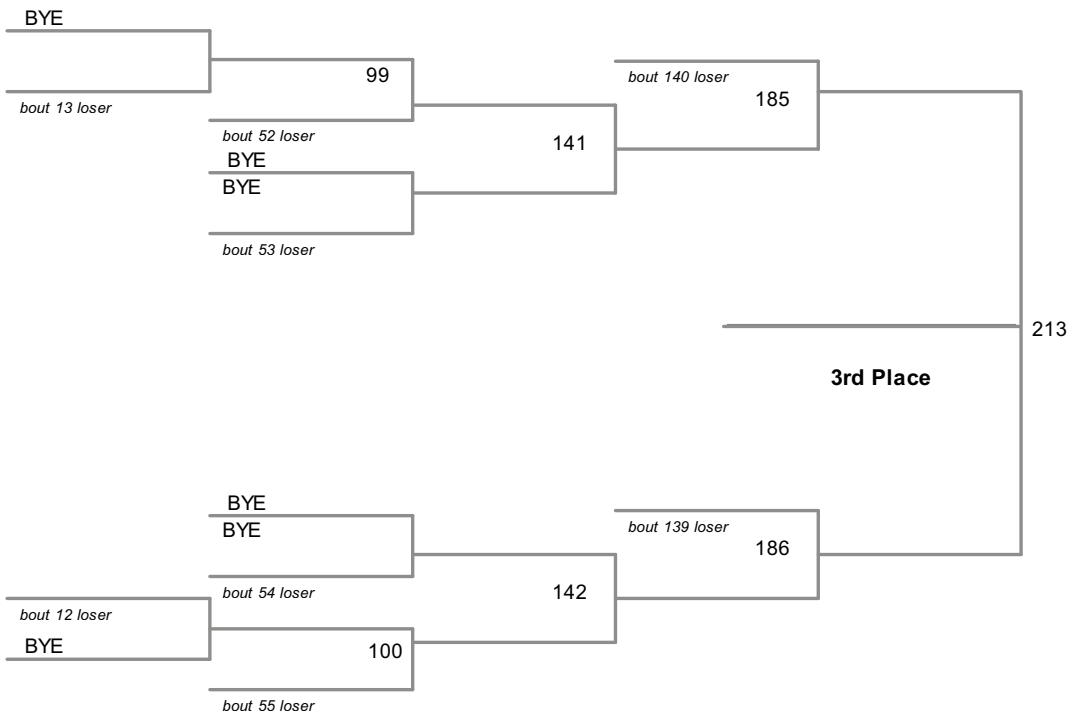

A District 5 Wrestling Tournament
PIAA District 5 Division

106 Lbs

A District 5 Wrestling Tournament
PIAA District 5 Division

113 Lbs

A District 5 Wrestling Tournament
PIAA District 5 Division

120 Lbs

A District 5 Wrestling Tournament
PIAA District 5 Division

126 Lbs

A District 5 Wrestling Tournament
PIAA District 5 Division

132 Lbs

A District 5 Wrestling Tournament
PIAA District 5 Division

138 Lbs

A District 5 Wrestling Tournament
PIAA District 5 Division

145 Lbs

A District 5 Wrestling Tournament
PIAA District 5 Division

152 Lbs

A District 5 Wrestling Tournament
PIAA District 5 Division

160 Lbs

A District 5 Wrestling Tournament
 PIAA District 5 Division

170 Lbs

A District 5 Wrestling Tournament
PIAA District 5 Division

182 Lbs

A District 5 Wrestling Tournament
PIAA District 5 Division

195 Lbs

A District 5 Wrestling Tournament
PIAA District 5 Division

220 Lbs

A District 5 Wrestling Tournament
 PIAA District 5 Division

285 Lbs