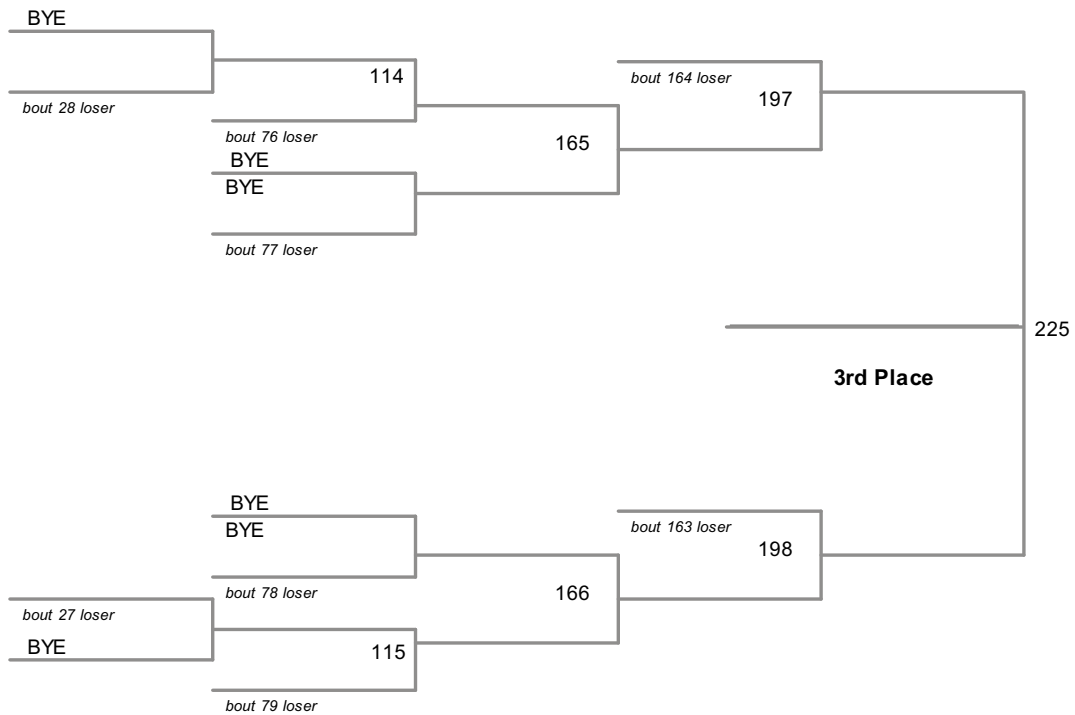

A District 5 Wrestling Tournament
PIAA District 5 Division

106 Lbs

A District 5 Wrestling Tournament
PIAA District 5 Division

113 Lbs

A District 5 Wrestling Tournament
PIAA District 5 Division

120 Lbs

A District 5 Wrestling Tournament
PIAA District 5 Division

126 Lbs

A District 5 Wrestling Tournament
PIAA District 5 Division

132 Lbs

A District 5 Wrestling Tournament
PIAA District 5 Division

138 Lbs

A District 5 Wrestling Tournament
PIAA District 5 Division

145 Lbs

A District 5 Wrestling Tournament
PIAA District 5 Division

152 Lbs

A District 5 Wrestling Tournament
PIAA District 5 Division

160 Lbs

A District 5 Wrestling Tournament
 PIAA District 5 Division

170 Lbs

A District 5 Wrestling Tournament
PIAA District 5 Division

182 Lbs

A District 5 Wrestling Tournament
PIAA District 5 Division

195 Lbs

A District 5 Wrestling Tournament
PIAA District 5 Division

220 Lbs

A District 5 Wrestling Tournament
 PIAA District 5 Division

285 Lbs