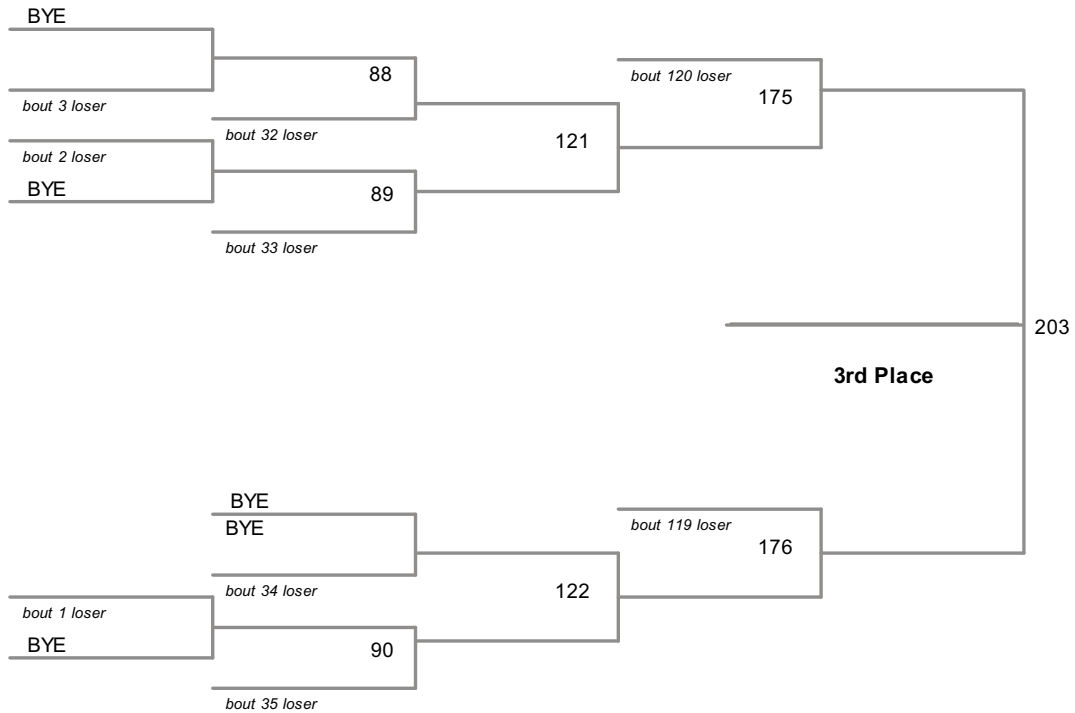

A District 5 Wrestling Tournament
PIAA District 5 Division

106 Lbs

A District 5 Wrestling Tournament
PIAA District 5 Division

113 Lbs

A District 5 Wrestling Tournament
PIAA District 5 Division

120 Lbs

A District 5 Wrestling Tournament
PIAA District 5 Division

126 Lbs

A District 5 Wrestling Tournament
PIAA District 5 Division

132 Lbs

A District 5 Wrestling Tournament
PIAA District 5 Division

138 Lbs

A District 5 Wrestling Tournament
PIAA District 5 Division

145 Lbs

A District 5 Wrestling Tournament
PIAA District 5 Division

152 Lbs

A District 5 Wrestling Tournament
PIAA District 5 Division

160 Lbs

A District 5 Wrestling Tournament
 PIAA District 5 Division

170 Lbs

A District 5 Wrestling Tournament
PIAA District 5 Division

182 Lbs

A District 5 Wrestling Tournament
PIAA District 5 Division

195 Lbs

A District 5 Wrestling Tournament
PIAA District 5 Division

220 Lbs

A District 5 Wrestling Tournament
 PIAA District 5 Division

285 Lbs