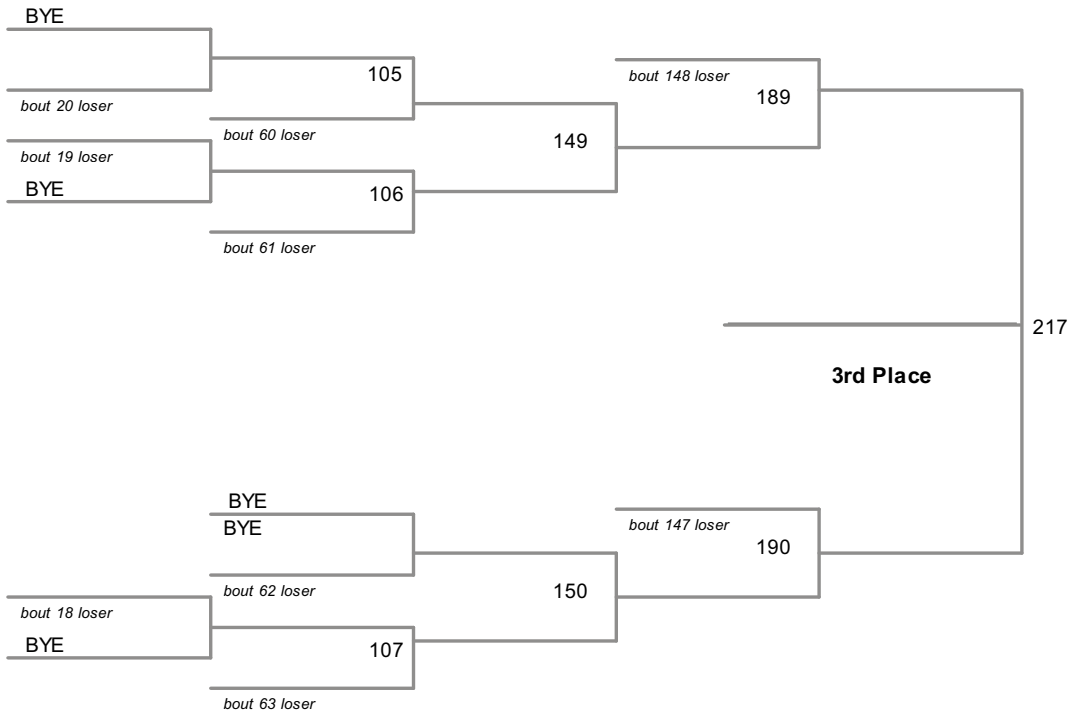

A District 5 Wrestling Tournament
PIAA District 5 Division

106 Lbs

A District 5 Wrestling Tournament
PIAA District 5 Division

113 Lbs

A District 5 Wrestling Tournament
PIAA District 5 Division

120 Lbs

A District 5 Wrestling Tournament
PIAA District 5 Division

126 Lbs

A District 5 Wrestling Tournament
PIAA District 5 Division

132 Lbs

A District 5 Wrestling Tournament
PIAA District 5 Division

138 Lbs

A District 5 Wrestling Tournament
PIAA District 5 Division

145 Lbs

A District 5 Wrestling Tournament
PIAA District 5 Division

152 Lbs

A District 5 Wrestling Tournament
PIAA District 5 Division

160 Lbs

A District 5 Wrestling Tournament
 PIAA District 5 Division

170 Lbs

A District 5 Wrestling Tournament
PIAA District 5 Division

182 Lbs

A District 5 Wrestling Tournament
PIAA District 5 Division

195 Lbs

A District 5 Wrestling Tournament
PIAA District 5 Division

220 Lbs

A District 5 Wrestling Tournament
 PIAA District 5 Division

285 Lbs