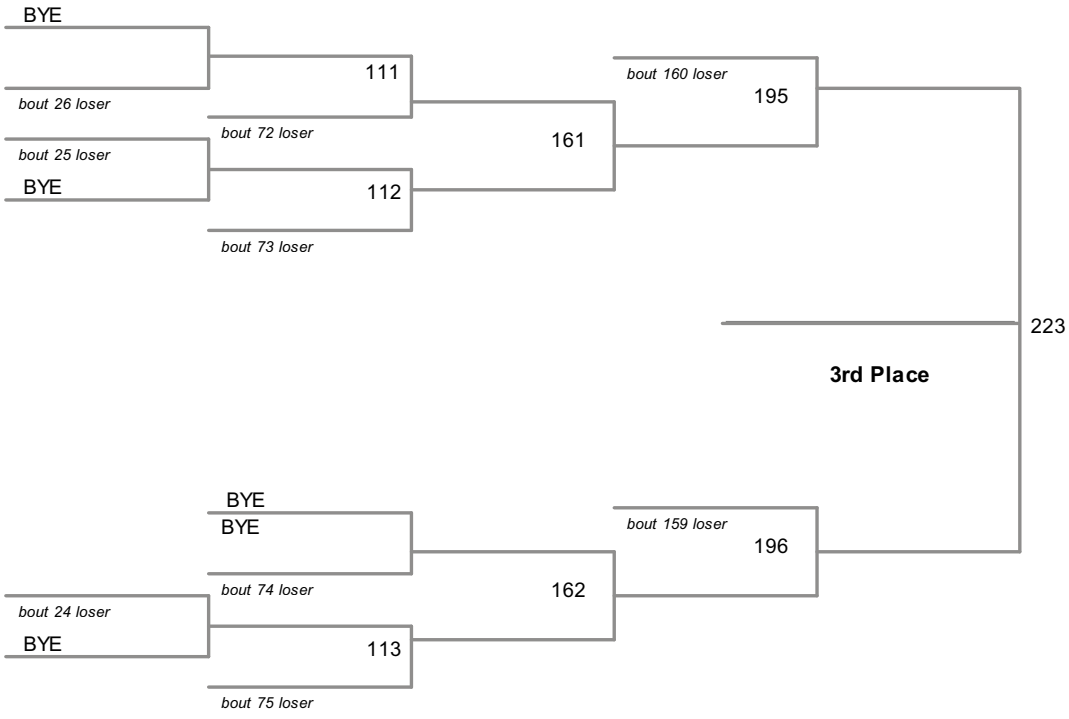

A District 5 Wrestling Tournament
PIAA District 5 Division

106 Lbs

A District 5 Wrestling Tournament
PIAA District 5 Division

113 Lbs

A District 5 Wrestling Tournament
PIAA District 5 Division

120 Lbs

A District 5 Wrestling Tournament
PIAA District 5 Division

126 Lbs

A District 5 Wrestling Tournament
PIAA District 5 Division

132 Lbs

A District 5 Wrestling Tournament
PIAA District 5 Division

138 Lbs

A District 5 Wrestling Tournament
PIAA District 5 Division

145 Lbs

A District 5 Wrestling Tournament
PIAA District 5 Division

152 Lbs

A District 5 Wrestling Tournament
PIAA District 5 Division

160 Lbs

A District 5 Wrestling Tournament
 PIAA District 5 Division

170 Lbs

A District 5 Wrestling Tournament
PIAA District 5 Division

182 Lbs

A District 5 Wrestling Tournament
PIAA District 5 Division

195 Lbs

A District 5 Wrestling Tournament
PIAA District 5 Division

220 Lbs

A District 5 Wrestling Tournament
 PIAA District 5 Division

285 Lbs