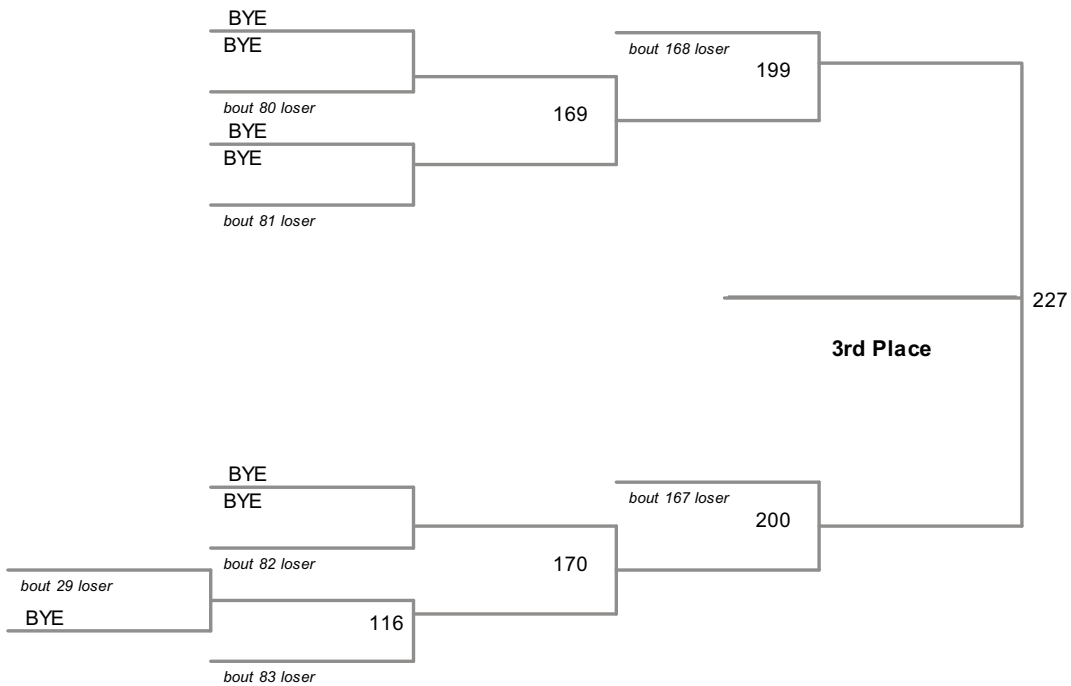

A District 5 Wrestling Tournament
PIAA District 5 Division

152 Lbs

A District 5 Wrestling Tournament
PIAA District 5 Division

160 Lbs

A District 5 Wrestling Tournament
 PIAA District 5 Division

170 Lbs

A District 5 Wrestling Tournament
PIAA District 5 Division

182 Lbs

A District 5 Wrestling Tournament
PIAA District 5 Division

195 Lbs

A District 5 Wrestling Tournament
PIAA District 5 Division

220 Lbs

A District 5 Wrestling Tournament
 PIAA District 5 Division

285 Lbs