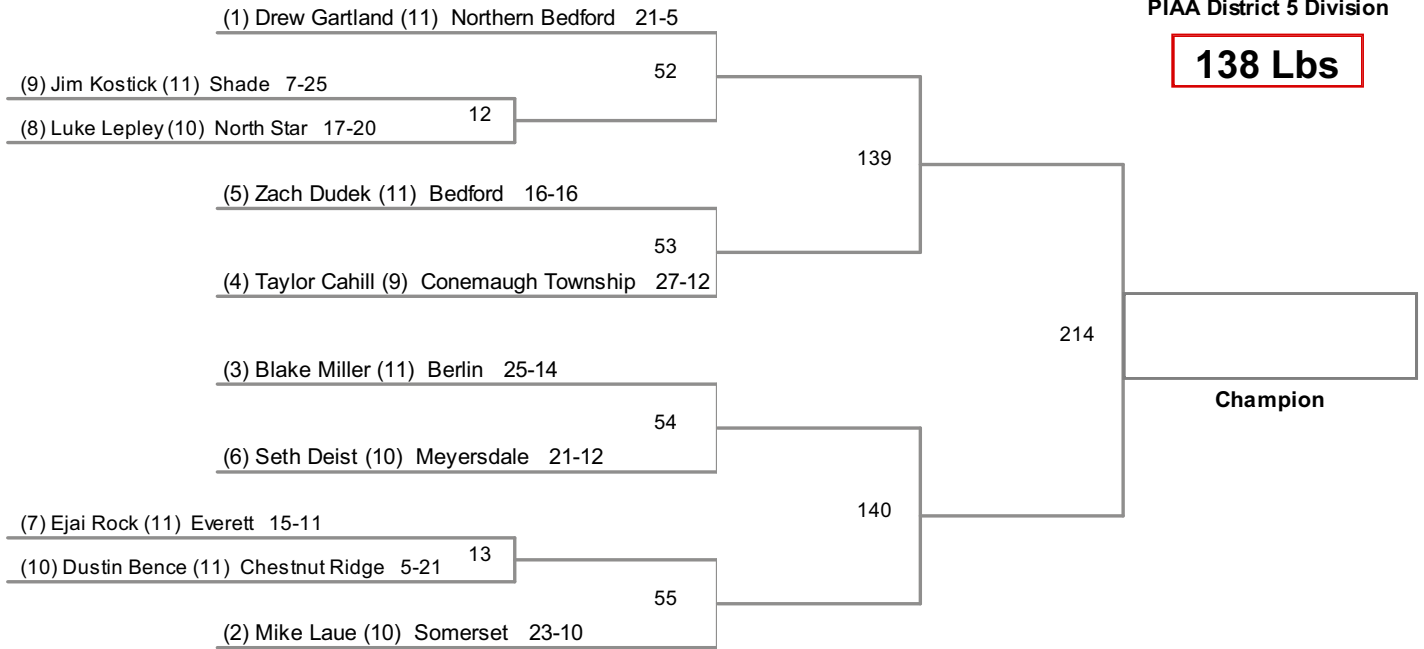

A District 5 Wrestling Tournament
PIAA District 5 Division

106 Lbs

A District 5 Wrestling Tournament
PIAA District 5 Division

113 Lbs

A District 5 Wrestling Tournament
PIAA District 5 Division

120 Lbs

A District 5 Wrestling Tournament
PIAA District 5 Division

126 Lbs

A District 5 Wrestling Tournament
PIAA District 5 Division

132 Lbs

A District 5 Wrestling Tournament
PIAA District 5 Division

138 Lbs

A District 5 Wrestling Tournament
PIAA District 5 Division

145 Lbs

A District 5 Wrestling Tournament
PIAA District 5 Division

152 Lbs

A District 5 Wrestling Tournament
PIAA District 5 Division

160 Lbs

A District 5 Wrestling Tournament
 PIAA District 5 Division

170 Lbs

A District 5 Wrestling Tournament
PIAA District 5 Division

182 Lbs

A District 5 Wrestling Tournament
PIAA District 5 Division

195 Lbs

A District 5 Wrestling Tournament
PIAA District 5 Division

220 Lbs

A District 5 Wrestling Tournament
 PIAA District 5 Division

285 Lbs