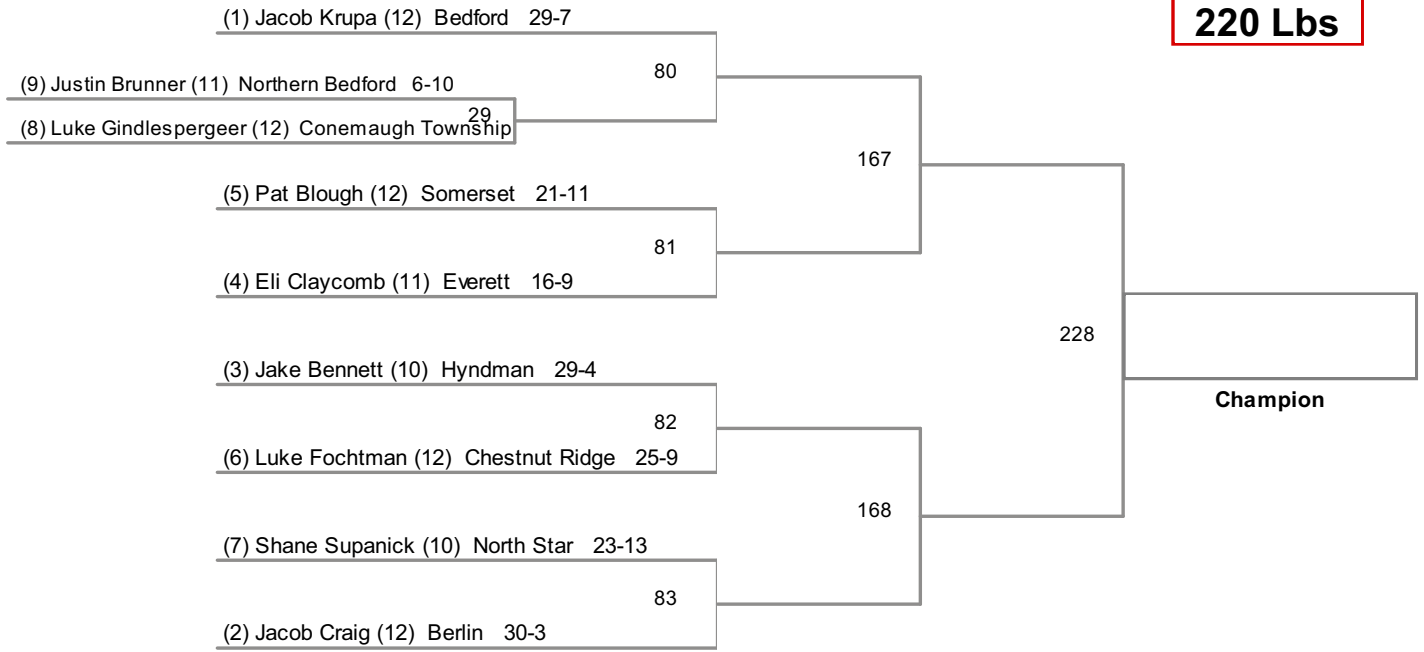

182 Lbs

A District 5 Wrestling Tournament
PIAA District 5 Division

195 Lbs

A District 5 Wrestling Tournament
PIAA District 5 Division

220 Lbs

A District 5 Wrestling Tournament
 PIAA District 5 Division

285 Lbs