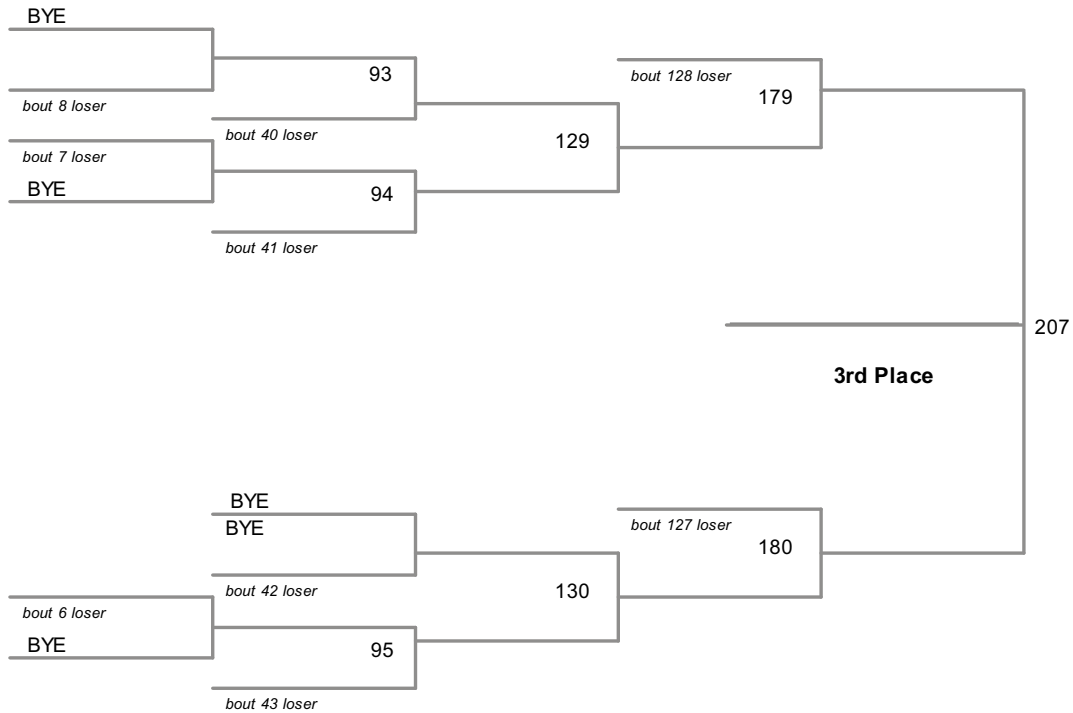

A District 5 Wrestling Tournament
PIAA District 5 Division

106 Lbs

A District 5 Wrestling Tournament
PIAA District 5 Division

113 Lbs

A District 5 Wrestling Tournament
PIAA District 5 Division

120 Lbs

A District 5 Wrestling Tournament
PIAA District 5 Division

126 Lbs

A District 5 Wrestling Tournament
PIAA District 5 Division

132 Lbs

A District 5 Wrestling Tournament
PIAA District 5 Division

138 Lbs

A District 5 Wrestling Tournament
PIAA District 5 Division

145 Lbs

A District 5 Wrestling Tournament
PIAA District 5 Division

152 Lbs

A District 5 Wrestling Tournament
PIAA District 5 Division

160 Lbs

A District 5 Wrestling Tournament
 PIAA District 5 Division

170 Lbs

A District 5 Wrestling Tournament
PIAA District 5 Division

182 Lbs

A District 5 Wrestling Tournament
PIAA District 5 Division

195 Lbs

A District 5 Wrestling Tournament
PIAA District 5 Division

220 Lbs

A District 5 Wrestling Tournament
 PIAA District 5 Division

285 Lbs