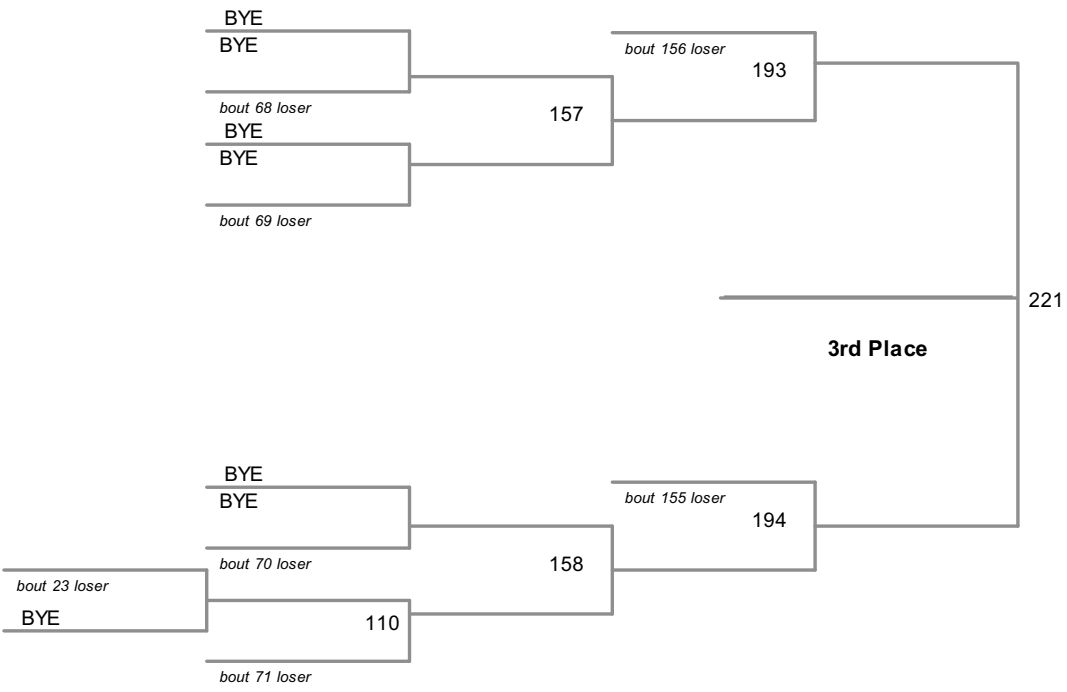

A District 5 Wrestling Tournament
PIAA District 5 Division

106 Lbs

A District 5 Wrestling Tournament
PIAA District 5 Division

113 Lbs

A District 5 Wrestling Tournament
PIAA District 5 Division

120 Lbs

A District 5 Wrestling Tournament
PIAA District 5 Division

126 Lbs

A District 5 Wrestling Tournament
PIAA District 5 Division

132 Lbs

A District 5 Wrestling Tournament
PIAA District 5 Division

138 Lbs

A District 5 Wrestling Tournament
PIAA District 5 Division

145 Lbs

A District 5 Wrestling Tournament
PIAA District 5 Division

152 Lbs

A District 5 Wrestling Tournament
PIAA District 5 Division

160 Lbs

A District 5 Wrestling Tournament
 PIAA District 5 Division

170 Lbs

A District 5 Wrestling Tournament
PIAA District 5 Division

182 Lbs

A District 5 Wrestling Tournament
PIAA District 5 Division

195 Lbs

A District 5 Wrestling Tournament
PIAA District 5 Division

220 Lbs

A District 5 Wrestling Tournament
 PIAA District 5 Division

285 Lbs