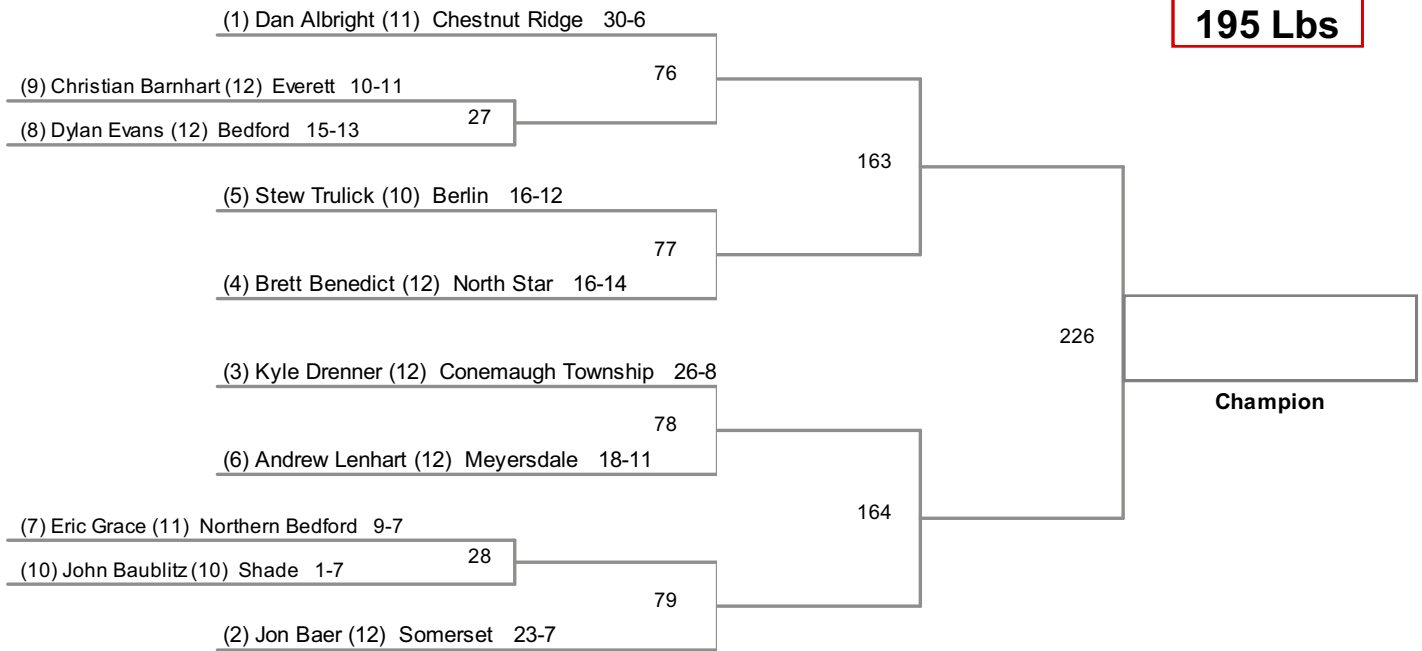

A District 5 Wrestling Tournament
PIAA District 5 Division

152 Lbs

A District 5 Wrestling Tournament
PIAA District 5 Division

160 Lbs

A District 5 Wrestling Tournament
 PIAA District 5 Division

170 Lbs

A District 5 Wrestling Tournament
PIAA District 5 Division

182 Lbs

A District 5 Wrestling Tournament
PIAA District 5 Division

195 Lbs

A District 5 Wrestling Tournament
PIAA District 5 Division

220 Lbs

A District 5 Wrestling Tournament
 PIAA District 5 Division

285 Lbs