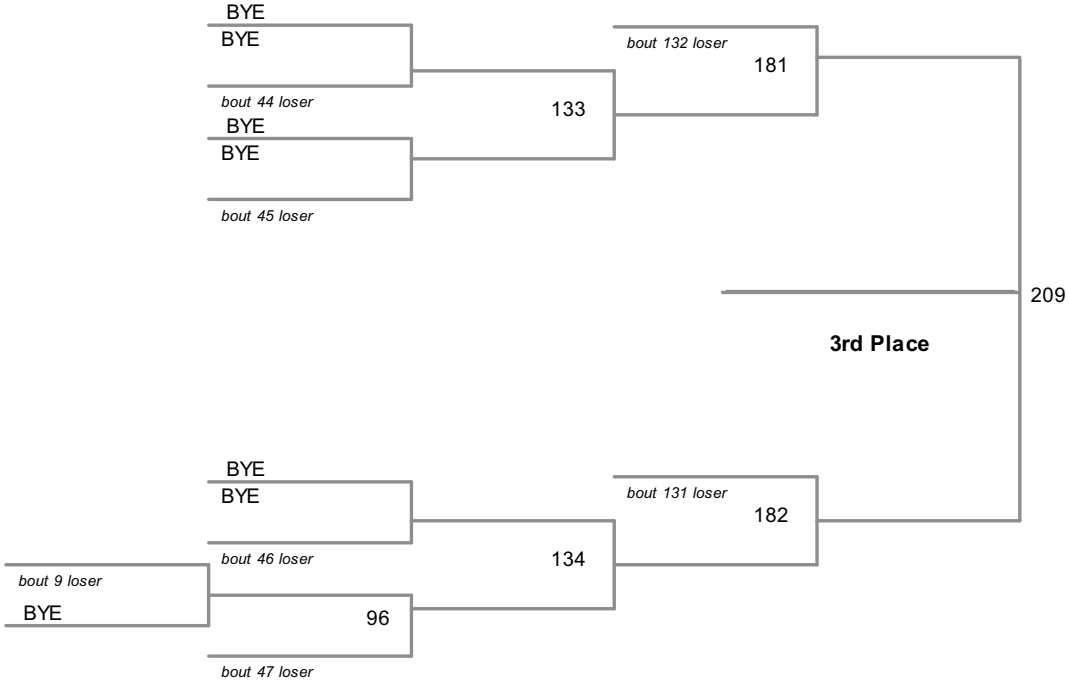

A District 5 Wrestling Tournament
PIAA District 5 Division

106 Lbs

A District 5 Wrestling Tournament
PIAA District 5 Division

113 Lbs

A District 5 Wrestling Tournament
PIAA District 5 Division

120 Lbs

A District 5 Wrestling Tournament
PIAA District 5 Division

126 Lbs

A District 5 Wrestling Tournament
PIAA District 5 Division

132 Lbs

A District 5 Wrestling Tournament
PIAA District 5 Division

138 Lbs

A District 5 Wrestling Tournament
PIAA District 5 Division

145 Lbs

A District 5 Wrestling Tournament
PIAA District 5 Division

152 Lbs

A District 5 Wrestling Tournament
PIAA District 5 Division

160 Lbs

A District 5 Wrestling Tournament
 PIAA District 5 Division

170 Lbs

A District 5 Wrestling Tournament
PIAA District 5 Division

182 Lbs

A District 5 Wrestling Tournament
PIAA District 5 Division

195 Lbs

A District 5 Wrestling Tournament
PIAA District 5 Division

220 Lbs

A District 5 Wrestling Tournament
 PIAA District 5 Division

285 Lbs