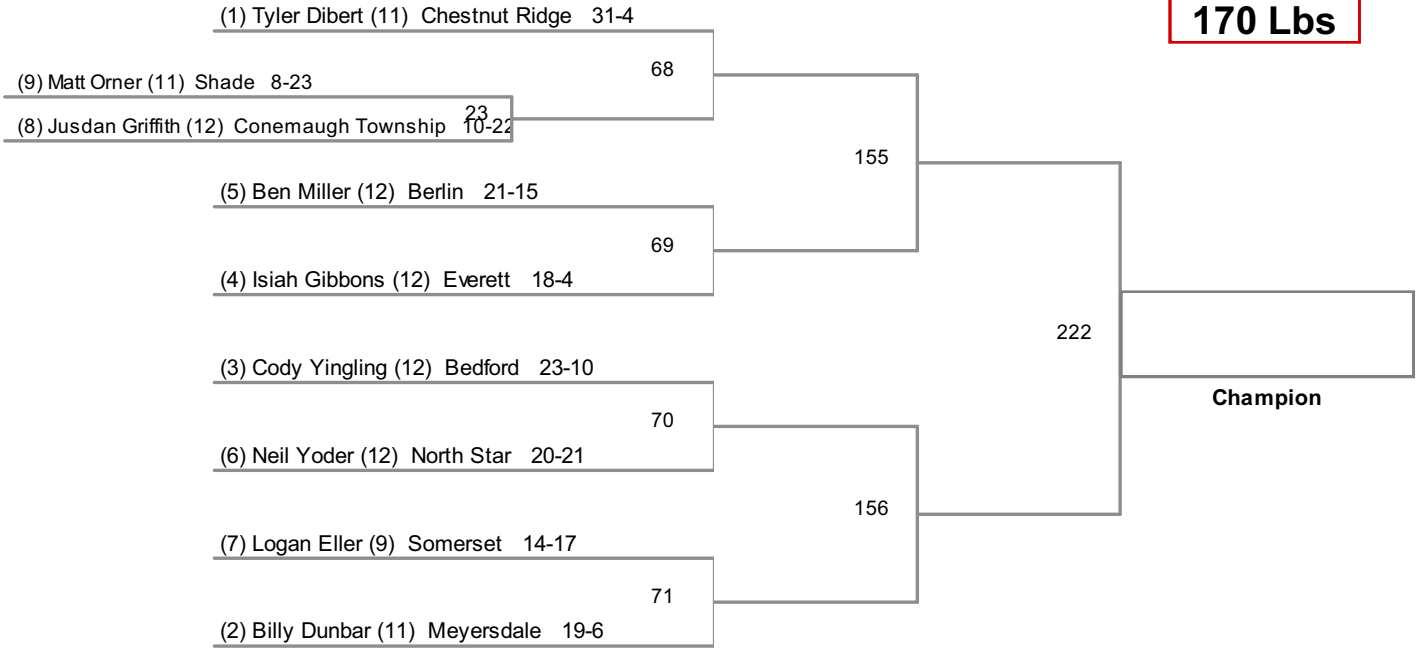

A District 5 Wrestling Tournament
PIAA District 5 Division

152 Lbs

A District 5 Wrestling Tournament
PIAA District 5 Division

160 Lbs

A District 5 Wrestling Tournament
 PIAA District 5 Division

170 Lbs

A District 5 Wrestling Tournament
PIAA District 5 Division