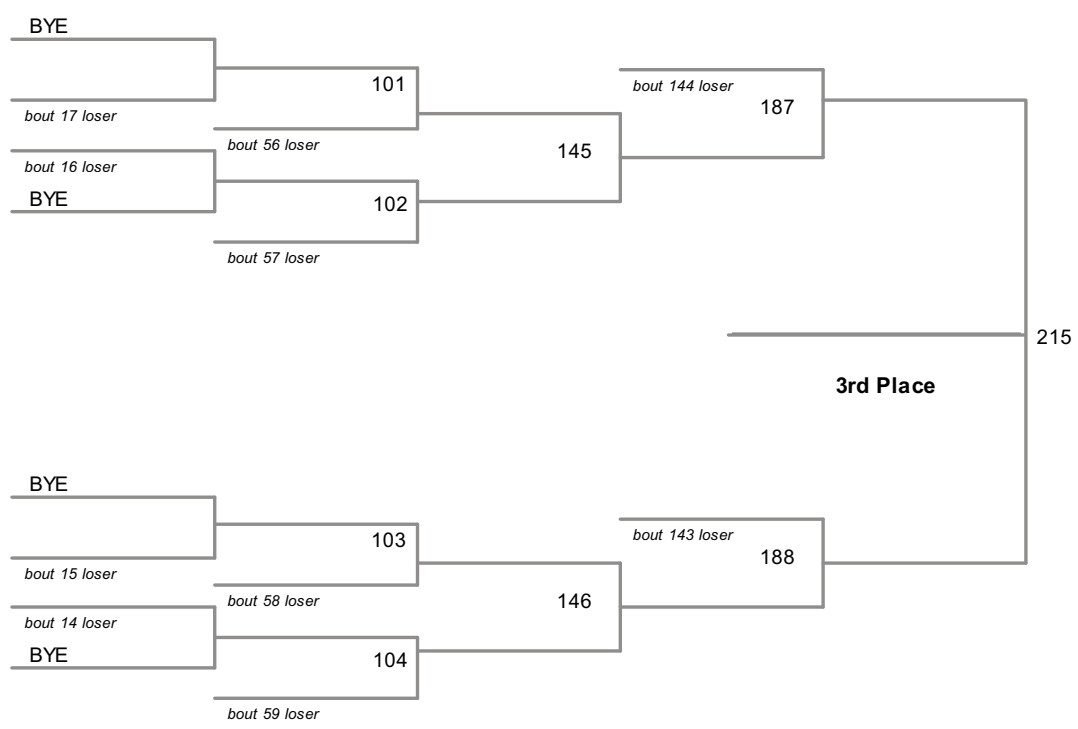

A District 5 Wrestling Tournament
PIAA District 5 Division

106 Lbs

A District 5 Wrestling Tournament
PIAA District 5 Division

113 Lbs

A District 5 Wrestling Tournament
PIAA District 5 Division

120 Lbs

A District 5 Wrestling Tournament
PIAA District 5 Division

126 Lbs

A District 5 Wrestling Tournament
PIAA District 5 Division

132 Lbs

A District 5 Wrestling Tournament
PIAA District 5 Division

138 Lbs

A District 5 Wrestling Tournament
PIAA District 5 Division

145 Lbs

A District 5 Wrestling Tournament
PIAA District 5 Division

152 Lbs

A District 5 Wrestling Tournament
PIAA District 5 Division

160 Lbs

A District 5 Wrestling Tournament
 PIAA District 5 Division

170 Lbs

A District 5 Wrestling Tournament
PIAA District 5 Division

182 Lbs

A District 5 Wrestling Tournament
PIAA District 5 Division

195 Lbs

A District 5 Wrestling Tournament
PIAA District 5 Division

220 Lbs

A District 5 Wrestling Tournament
 PIAA District 5 Division

285 Lbs