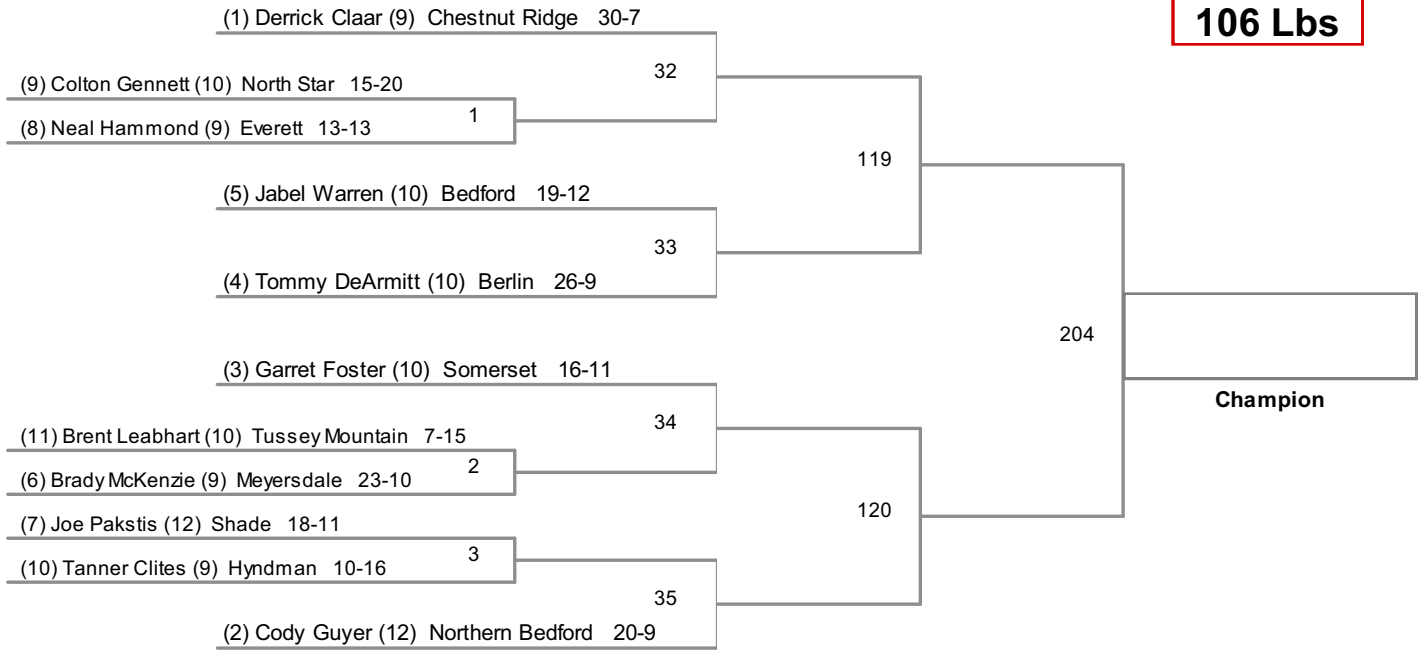

A District 5 Wrestling Tournament
PIAA District 5 Division

106 Lbs

A District 5 Wrestling Tournament
PIAA District 5 Division

113 Lbs

A District 5 Wrestling Tournament
PIAA District 5 Division

120 Lbs

A District 5 Wrestling Tournament
PIAA District 5 Division

126 Lbs

A District 5 Wrestling Tournament
PIAA District 5 Division

132 Lbs

A District 5 Wrestling Tournament
PIAA District 5 Division

138 Lbs

A District 5 Wrestling Tournament
PIAA District 5 Division

145 Lbs

A District 5 Wrestling Tournament
PIAA District 5 Division

152 Lbs

A District 5 Wrestling Tournament
PIAA District 5 Division

160 Lbs

A District 5 Wrestling Tournament
 PIAA District 5 Division

170 Lbs

A District 5 Wrestling Tournament
PIAA District 5 Division

182 Lbs

A District 5 Wrestling Tournament
PIAA District 5 Division

195 Lbs

A District 5 Wrestling Tournament
PIAA District 5 Division

220 Lbs

A District 5 Wrestling Tournament
 PIAA District 5 Division

285 Lbs