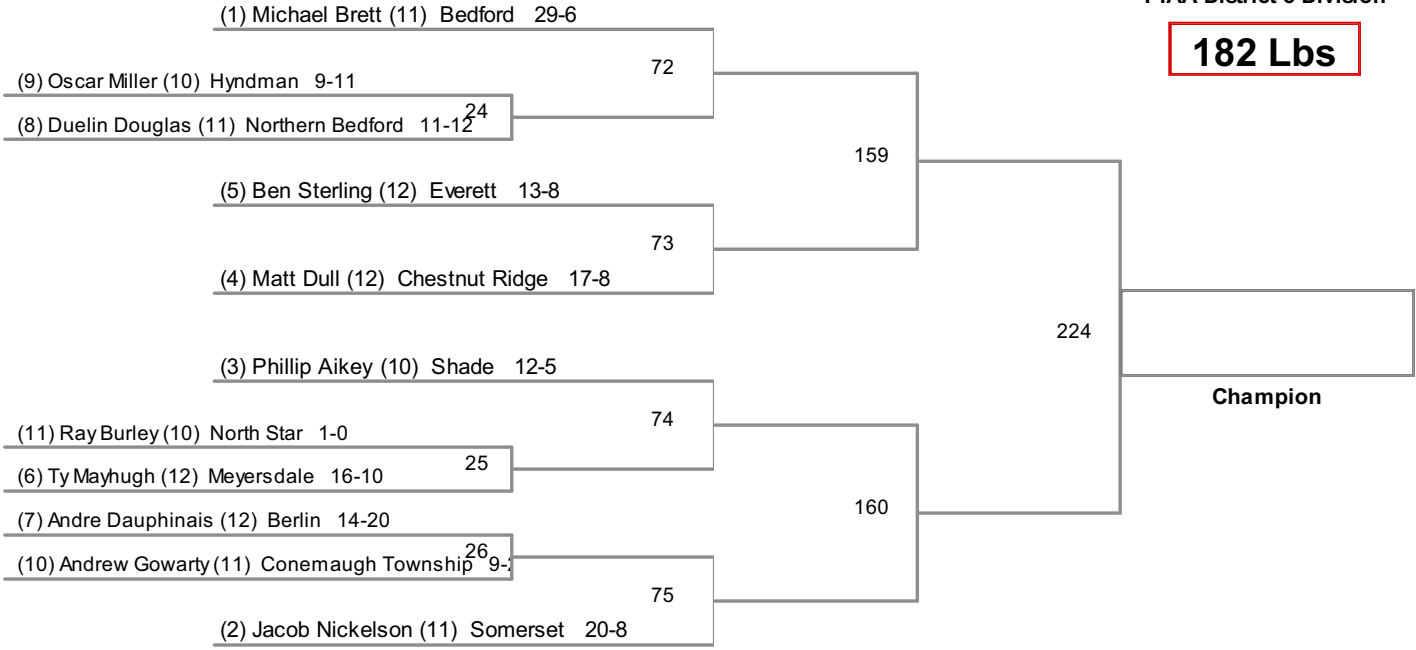

A District 5 Wrestling Tournament
PIAA District 5 Division

152 Lbs

A District 5 Wrestling Tournament
PIAA District 5 Division

160 Lbs

A District 5 Wrestling Tournament
 PIAA District 5 Division

170 Lbs

A District 5 Wrestling Tournament
PIAA District 5 Division

182 Lbs

A District 5 Wrestling Tournament
PIAA District 5 Division

195 Lbs

A District 5 Wrestling Tournament
PIAA District 5 Division

220 Lbs

A District 5 Wrestling Tournament
 PIAA District 5 Division

285 Lbs