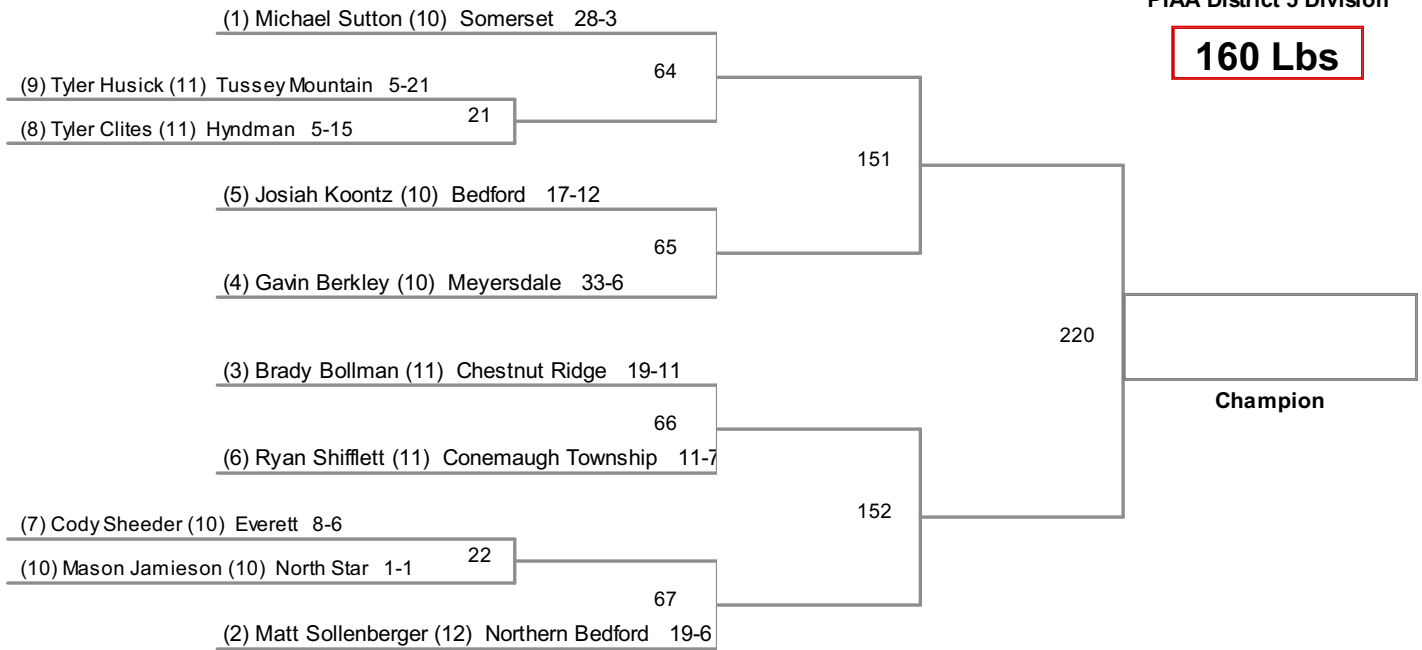

A District 5 Wrestling Tournament
PIAA District 5 Division

106 Lbs

A District 5 Wrestling Tournament
PIAA District 5 Division

113 Lbs

A District 5 Wrestling Tournament
PIAA District 5 Division

120 Lbs

A District 5 Wrestling Tournament
PIAA District 5 Division

126 Lbs

A District 5 Wrestling Tournament
PIAA District 5 Division

132 Lbs

A District 5 Wrestling Tournament
PIAA District 5 Division

138 Lbs

A District 5 Wrestling Tournament
PIAA District 5 Division

145 Lbs

A District 5 Wrestling Tournament
PIAA District 5 Division

152 Lbs

A District 5 Wrestling Tournament
PIAA District 5 Division

160 Lbs

A District 5 Wrestling Tournament
 PIAA District 5 Division

170 Lbs

A District 5 Wrestling Tournament
PIAA District 5 Division

182 Lbs

A District 5 Wrestling Tournament
PIAA District 5 Division

195 Lbs

A District 5 Wrestling Tournament
PIAA District 5 Division

220 Lbs

A District 5 Wrestling Tournament
 PIAA District 5 Division

285 Lbs