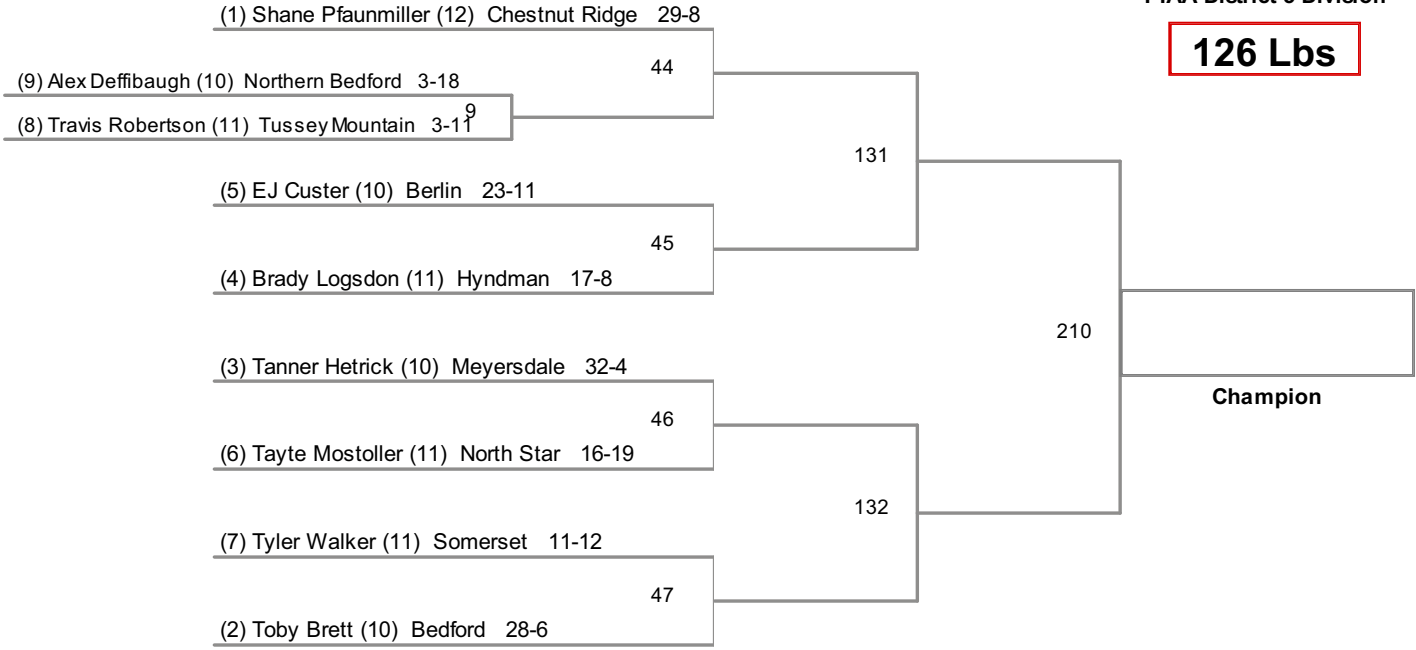

A District 5 Wrestling Tournament
PIAA District 5 Division

106 Lbs

A District 5 Wrestling Tournament
PIAA District 5 Division

113 Lbs

A District 5 Wrestling Tournament
PIAA District 5 Division

120 Lbs

A District 5 Wrestling Tournament
PIAA District 5 Division

126 Lbs

A District 5 Wrestling Tournament
PIAA District 5 Division

132 Lbs

A District 5 Wrestling Tournament
PIAA District 5 Division

138 Lbs

A District 5 Wrestling Tournament
PIAA District 5 Division

145 Lbs

A District 5 Wrestling Tournament
PIAA District 5 Division

152 Lbs

A District 5 Wrestling Tournament
PIAA District 5 Division

160 Lbs

A District 5 Wrestling Tournament
 PIAA District 5 Division

170 Lbs

A District 5 Wrestling Tournament
PIAA District 5 Division

182 Lbs

A District 5 Wrestling Tournament
PIAA District 5 Division

195 Lbs

A District 5 Wrestling Tournament
PIAA District 5 Division

220 Lbs

A District 5 Wrestling Tournament
 PIAA District 5 Division

285 Lbs