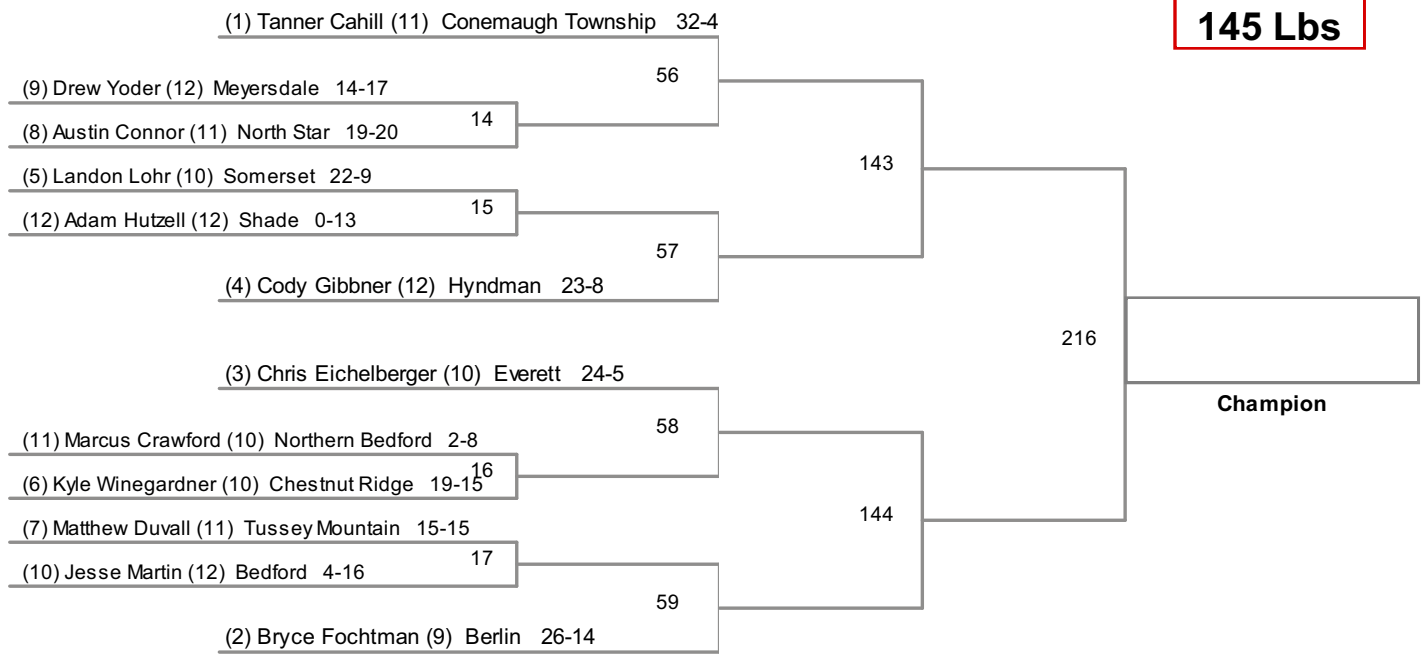

A District 5 Wrestling Tournament
PIAA District 5 Division

106 Lbs

A District 5 Wrestling Tournament
PIAA District 5 Division

113 Lbs

A District 5 Wrestling Tournament
PIAA District 5 Division

120 Lbs

A District 5 Wrestling Tournament
PIAA District 5 Division

126 Lbs

A District 5 Wrestling Tournament
PIAA District 5 Division

132 Lbs

A District 5 Wrestling Tournament
PIAA District 5 Division

138 Lbs

A District 5 Wrestling Tournament
PIAA District 5 Division

145 Lbs

A District 5 Wrestling Tournament
PIAA District 5 Division

152 Lbs

A District 5 Wrestling Tournament
PIAA District 5 Division

160 Lbs

A District 5 Wrestling Tournament
 PIAA District 5 Division

170 Lbs

A District 5 Wrestling Tournament
PIAA District 5 Division

182 Lbs

A District 5 Wrestling Tournament
PIAA District 5 Division

195 Lbs

A District 5 Wrestling Tournament
PIAA District 5 Division

220 Lbs

A District 5 Wrestling Tournament
 PIAA District 5 Division

285 Lbs