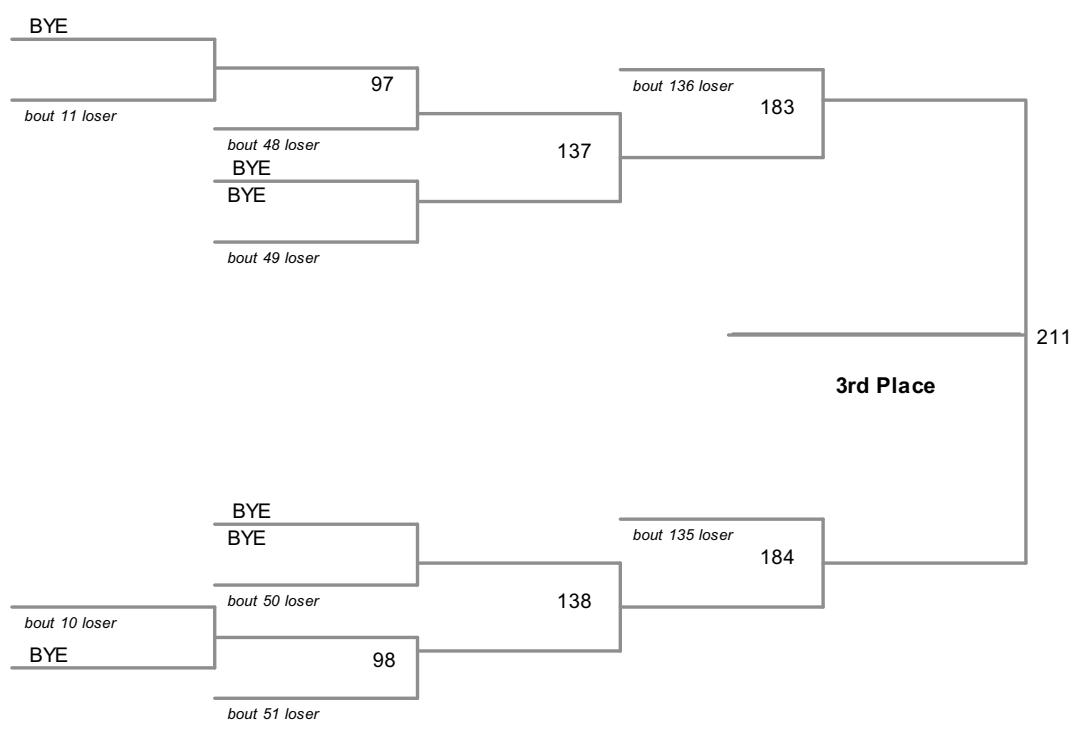

A District 5 Wrestling Tournament
PIAA District 5 Division

106 Lbs

A District 5 Wrestling Tournament
PIAA District 5 Division

113 Lbs

A District 5 Wrestling Tournament
PIAA District 5 Division

120 Lbs

A District 5 Wrestling Tournament
PIAA District 5 Division

126 Lbs

A District 5 Wrestling Tournament
PIAA District 5 Division

132 Lbs

A District 5 Wrestling Tournament
PIAA District 5 Division

138 Lbs

A District 5 Wrestling Tournament
PIAA District 5 Division

145 Lbs

A District 5 Wrestling Tournament
PIAA District 5 Division

152 Lbs

A District 5 Wrestling Tournament
PIAA District 5 Division

160 Lbs

A District 5 Wrestling Tournament
 PIAA District 5 Division

170 Lbs

A District 5 Wrestling Tournament
PIAA District 5 Division

182 Lbs

A District 5 Wrestling Tournament
PIAA District 5 Division

195 Lbs

A District 5 Wrestling Tournament
PIAA District 5 Division

220 Lbs

A District 5 Wrestling Tournament
 PIAA District 5 Division

285 Lbs