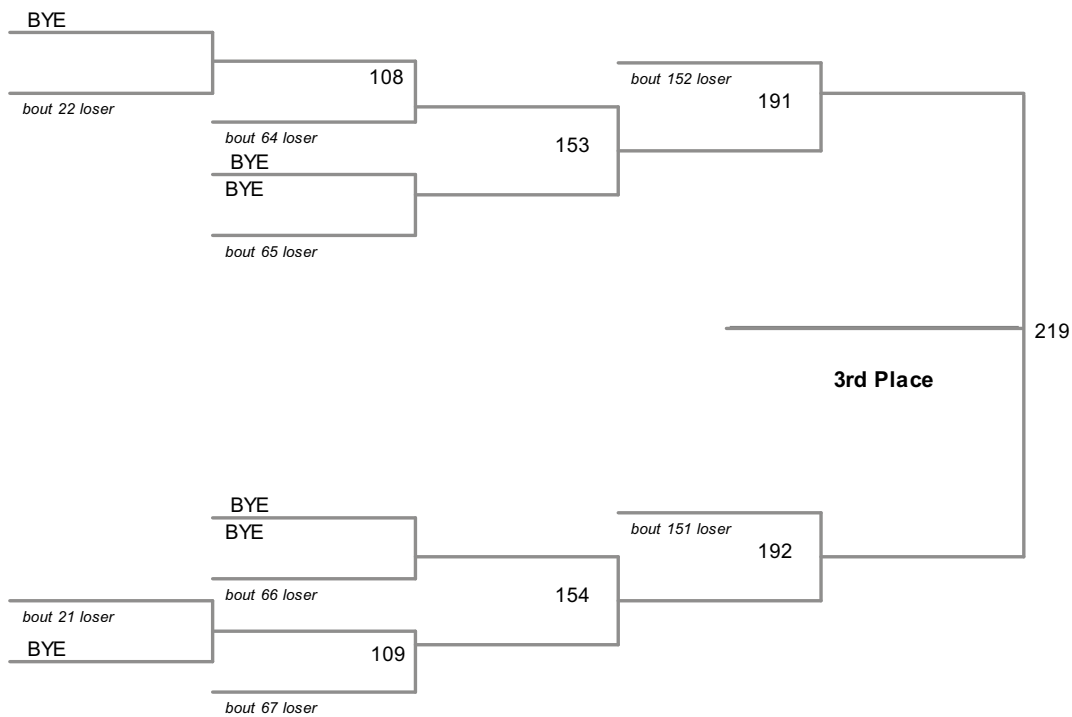

A District 5 Wrestling Tournament
PIAA District 5 Division

106 Lbs

A District 5 Wrestling Tournament
PIAA District 5 Division

113 Lbs

A District 5 Wrestling Tournament
PIAA District 5 Division

120 Lbs

A District 5 Wrestling Tournament
PIAA District 5 Division

126 Lbs

A District 5 Wrestling Tournament
PIAA District 5 Division

132 Lbs

A District 5 Wrestling Tournament
PIAA District 5 Division

138 Lbs

A District 5 Wrestling Tournament
PIAA District 5 Division

145 Lbs

A District 5 Wrestling Tournament
PIAA District 5 Division

152 Lbs

A District 5 Wrestling Tournament
PIAA District 5 Division

160 Lbs

A District 5 Wrestling Tournament
 PIAA District 5 Division

170 Lbs

A District 5 Wrestling Tournament
PIAA District 5 Division

182 Lbs

A District 5 Wrestling Tournament
PIAA District 5 Division

195 Lbs

A District 5 Wrestling Tournament
PIAA District 5 Division

220 Lbs

A District 5 Wrestling Tournament
 PIAA District 5 Division

285 Lbs