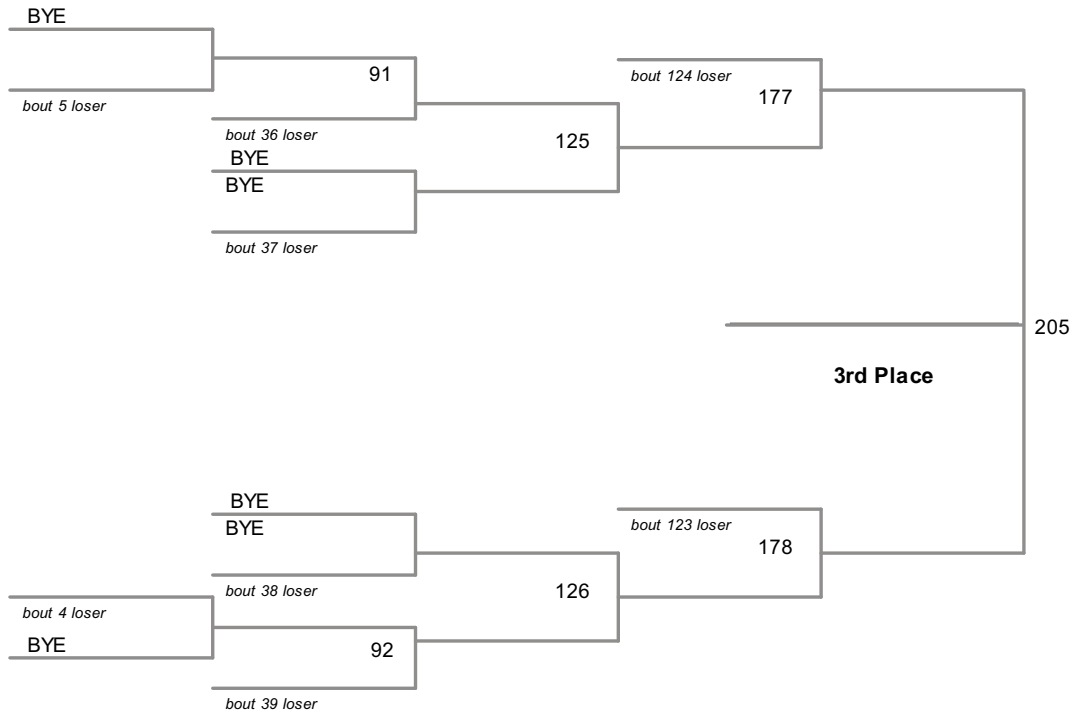

A District 5 Wrestling Tournament
PIAA District 5 Division

106 Lbs

A District 5 Wrestling Tournament
PIAA District 5 Division

113 Lbs

A District 5 Wrestling Tournament
PIAA District 5 Division

120 Lbs

A District 5 Wrestling Tournament
PIAA District 5 Division

126 Lbs

A District 5 Wrestling Tournament
PIAA District 5 Division

132 Lbs

A District 5 Wrestling Tournament
PIAA District 5 Division

138 Lbs

A District 5 Wrestling Tournament
PIAA District 5 Division

145 Lbs

A District 5 Wrestling Tournament
PIAA District 5 Division

152 Lbs

A District 5 Wrestling Tournament
PIAA District 5 Division

160 Lbs

A District 5 Wrestling Tournament
 PIAA District 5 Division

170 Lbs

A District 5 Wrestling Tournament
PIAA District 5 Division

182 Lbs

A District 5 Wrestling Tournament
PIAA District 5 Division

195 Lbs

A District 5 Wrestling Tournament
PIAA District 5 Division

220 Lbs

A District 5 Wrestling Tournament
 PIAA District 5 Division

285 Lbs