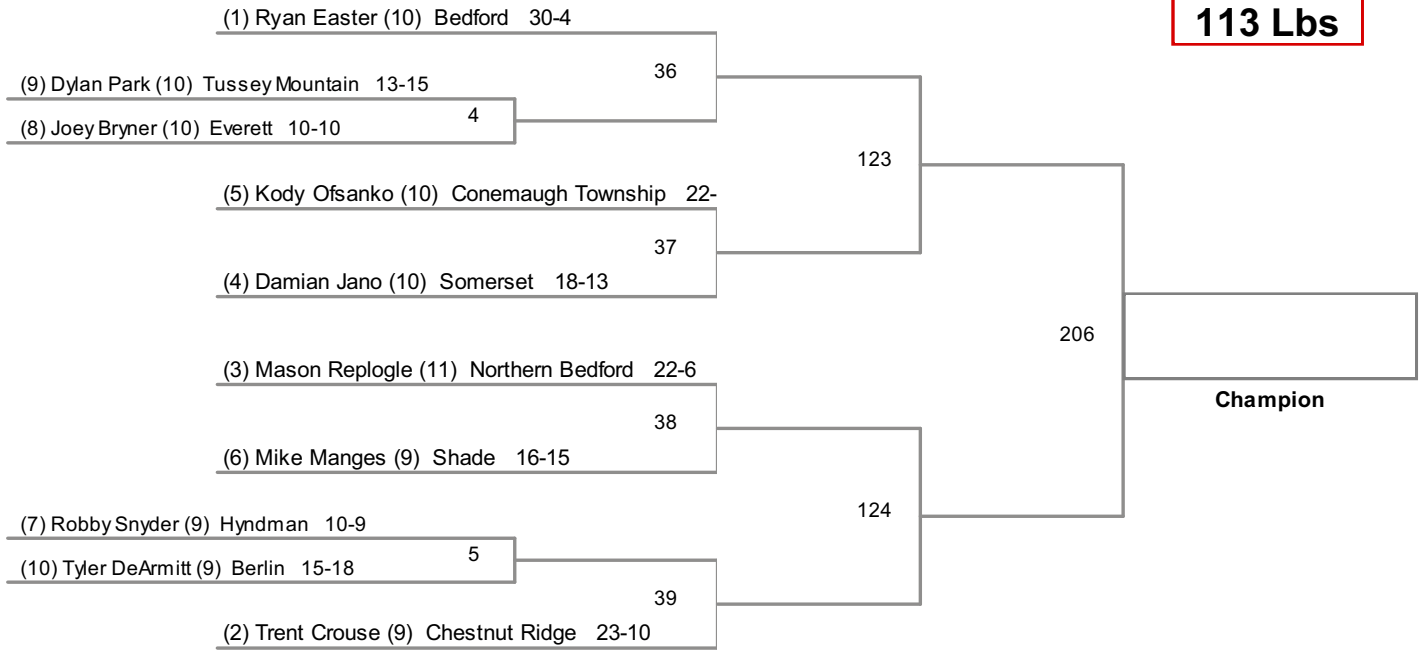

A District 5 Wrestling Tournament
PIAA District 5 Division

106 Lbs

A District 5 Wrestling Tournament
PIAA District 5 Division

113 Lbs

A District 5 Wrestling Tournament
PIAA District 5 Division

120 Lbs

A District 5 Wrestling Tournament
PIAA District 5 Division

126 Lbs

A District 5 Wrestling Tournament
PIAA District 5 Division

132 Lbs

A District 5 Wrestling Tournament
PIAA District 5 Division

138 Lbs

A District 5 Wrestling Tournament
PIAA District 5 Division

145 Lbs

A District 5 Wrestling Tournament
PIAA District 5 Division

152 Lbs

A District 5 Wrestling Tournament
PIAA District 5 Division

160 Lbs

A District 5 Wrestling Tournament
 PIAA District 5 Division

170 Lbs

A District 5 Wrestling Tournament
PIAA District 5 Division

182 Lbs

A District 5 Wrestling Tournament
PIAA District 5 Division

195 Lbs

A District 5 Wrestling Tournament
PIAA District 5 Division

220 Lbs

A District 5 Wrestling Tournament
 PIAA District 5 Division

285 Lbs