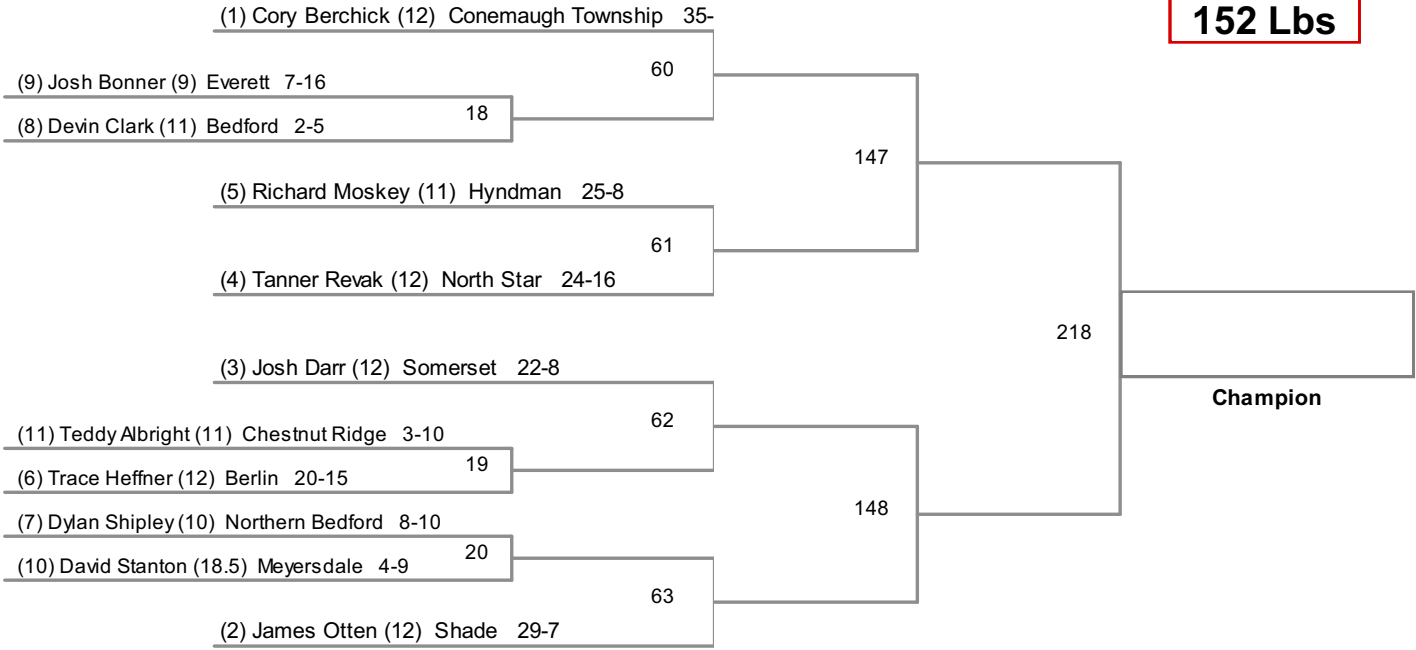

A District 5 Wrestling Tournament
PIAA District 5 Division

106 Lbs

A District 5 Wrestling Tournament
PIAA District 5 Division

113 Lbs

A District 5 Wrestling Tournament
PIAA District 5 Division

120 Lbs

A District 5 Wrestling Tournament
PIAA District 5 Division

126 Lbs

A District 5 Wrestling Tournament
PIAA District 5 Division

132 Lbs

A District 5 Wrestling Tournament
PIAA District 5 Division

138 Lbs

A District 5 Wrestling Tournament
PIAA District 5 Division

145 Lbs

A District 5 Wrestling Tournament
PIAA District 5 Division

152 Lbs

A District 5 Wrestling Tournament
PIAA District 5 Division

160 Lbs

A District 5 Wrestling Tournament
 PIAA District 5 Division

170 Lbs

A District 5 Wrestling Tournament
PIAA District 5 Division

182 Lbs

A District 5 Wrestling Tournament
PIAA District 5 Division

195 Lbs

A District 5 Wrestling Tournament
PIAA District 5 Division

220 Lbs

A District 5 Wrestling Tournament
 PIAA District 5 Division

285 Lbs