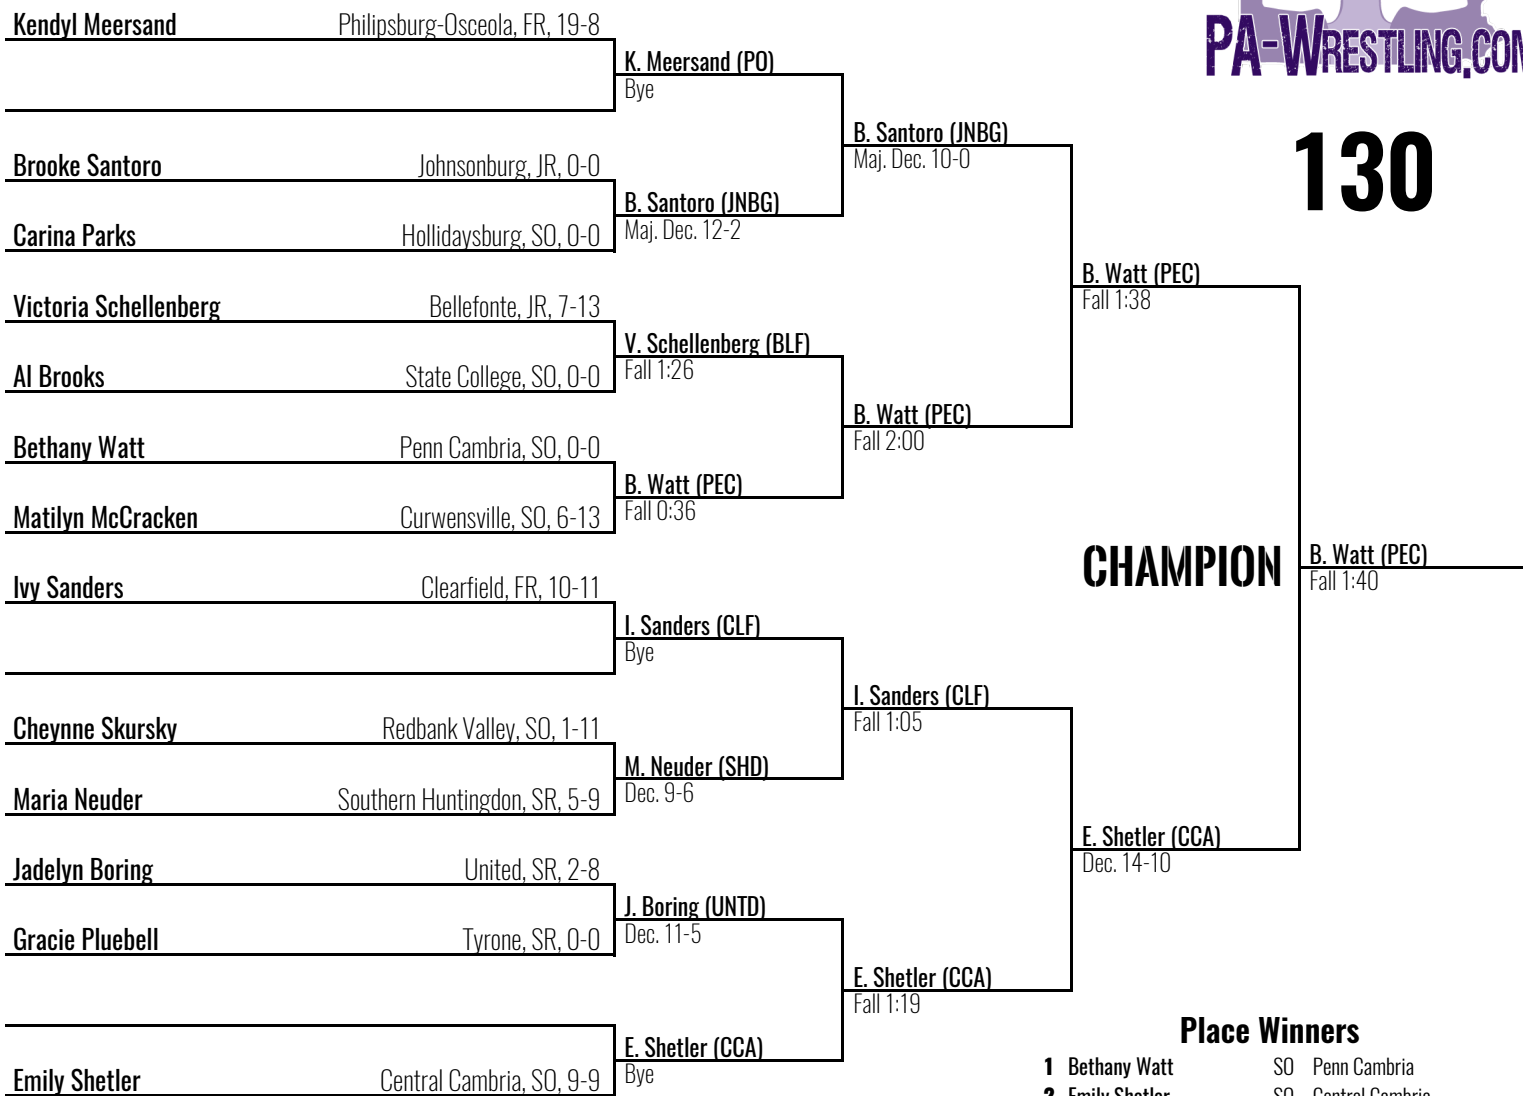

First Summit Arena, Johnstown

February 21, 2025

130

Place Winners

- | | | | |
|----------|-----------------|----|---------------------|
| 1 | Bethany Watt | SO | Penn Cambria |
| 2 | Emily Shetler | SO | Central Cambria |
| 3 | Brooke Santoro | JR | Johnsonburg |
| 4 | Kendyl Meersand | FR | Philipsburg-Osceola |
| 5 | Carina Parks | SO | Hollidaysburg |
| 6 | Ivy Sanders | FR | Clearfield |