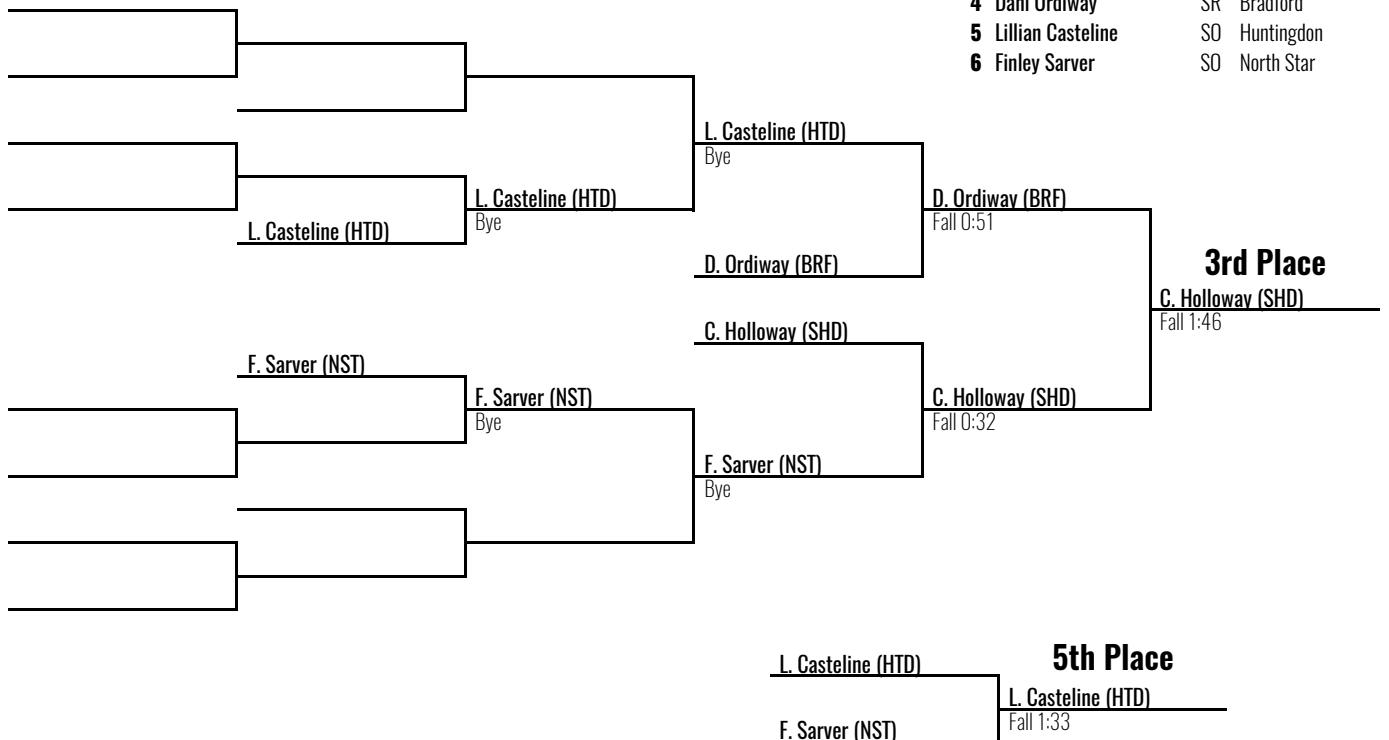

2025 District 5/6/9 Girls

First Summit Arena, Johnstown

February 21, 2025

170

Place Winners

- 1** Jael Miller SR Punxsutawney
- 2** Kendall Wagner JR Central Mountain
- 3** Chloe Holloway JR Southern Huntingdon
- 4** Dani Ordiway SR Bradford
- 5** Lillian Casteline SO Huntingdon
- 6** Finley Sarver SO North Star