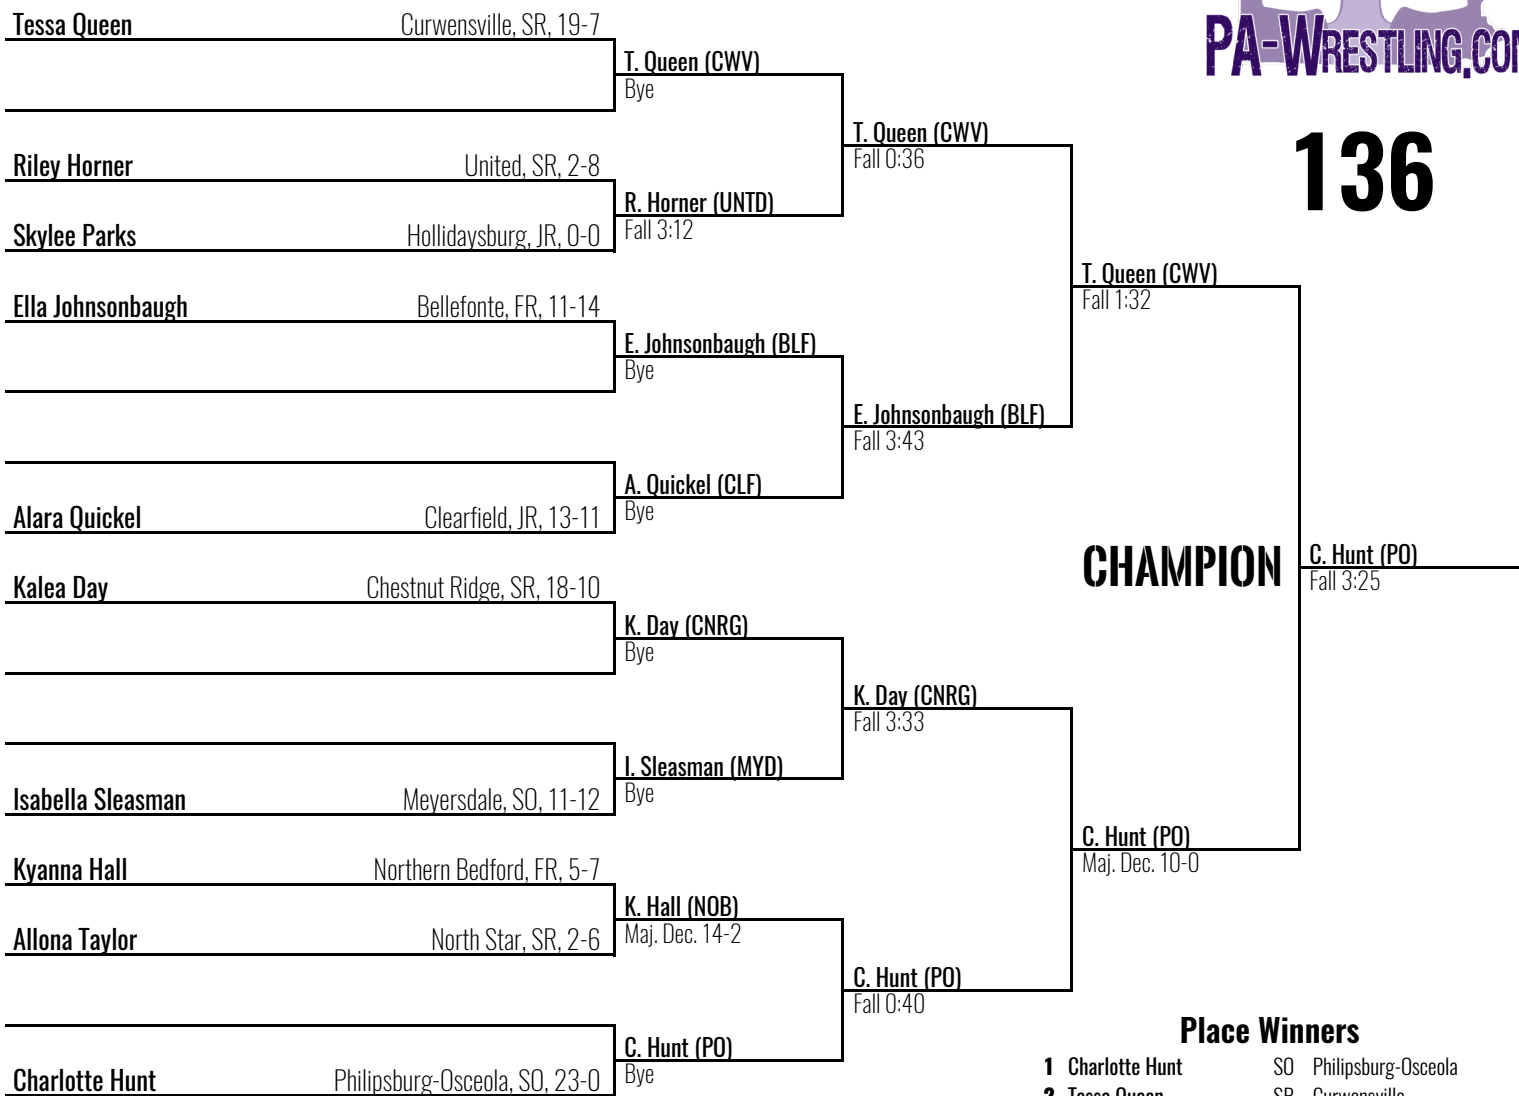

2025 District 5/6/9 Girls

First Summit Arena, Johnstown

February 21, 2025

136

Place Winners

1	Charlotte Hunt	SO	Philipsburg-Osceola
2	Tessa Queen	SR	Curwensville
3	Kalea Day	SR	Chestnut Ridge
4	Ella Johnsonbaugh	FR	Bellefonte
5	Alara Quickel	JR	Clearfield
6	Isabella Sleasman	SO	Meyersdale