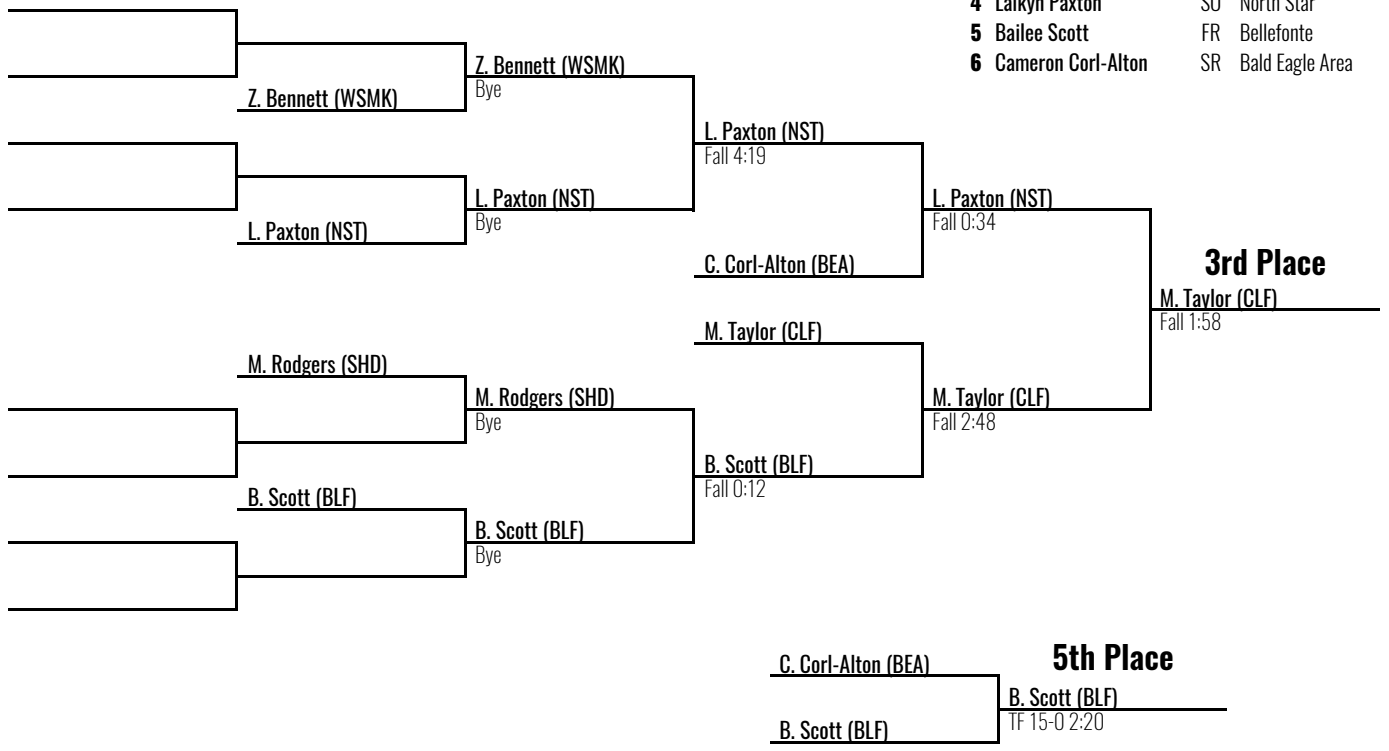

2025 District 5/6/9 Girls

First Summit Arena, Johnstown

February 21, 2025

155

Place Winners

- 1** Raegan Snider SR Northern Bedford
- 2** Juliet Alt FR Chestnut Ridge
- 3** Makayla Taylor JR Clearfield
- 4** Laikyn Paxton SO North Star
- 5** Bailee Scott FR Bellefonte
- 6** Cameron Corl-Alton SR Bald Eagle Area