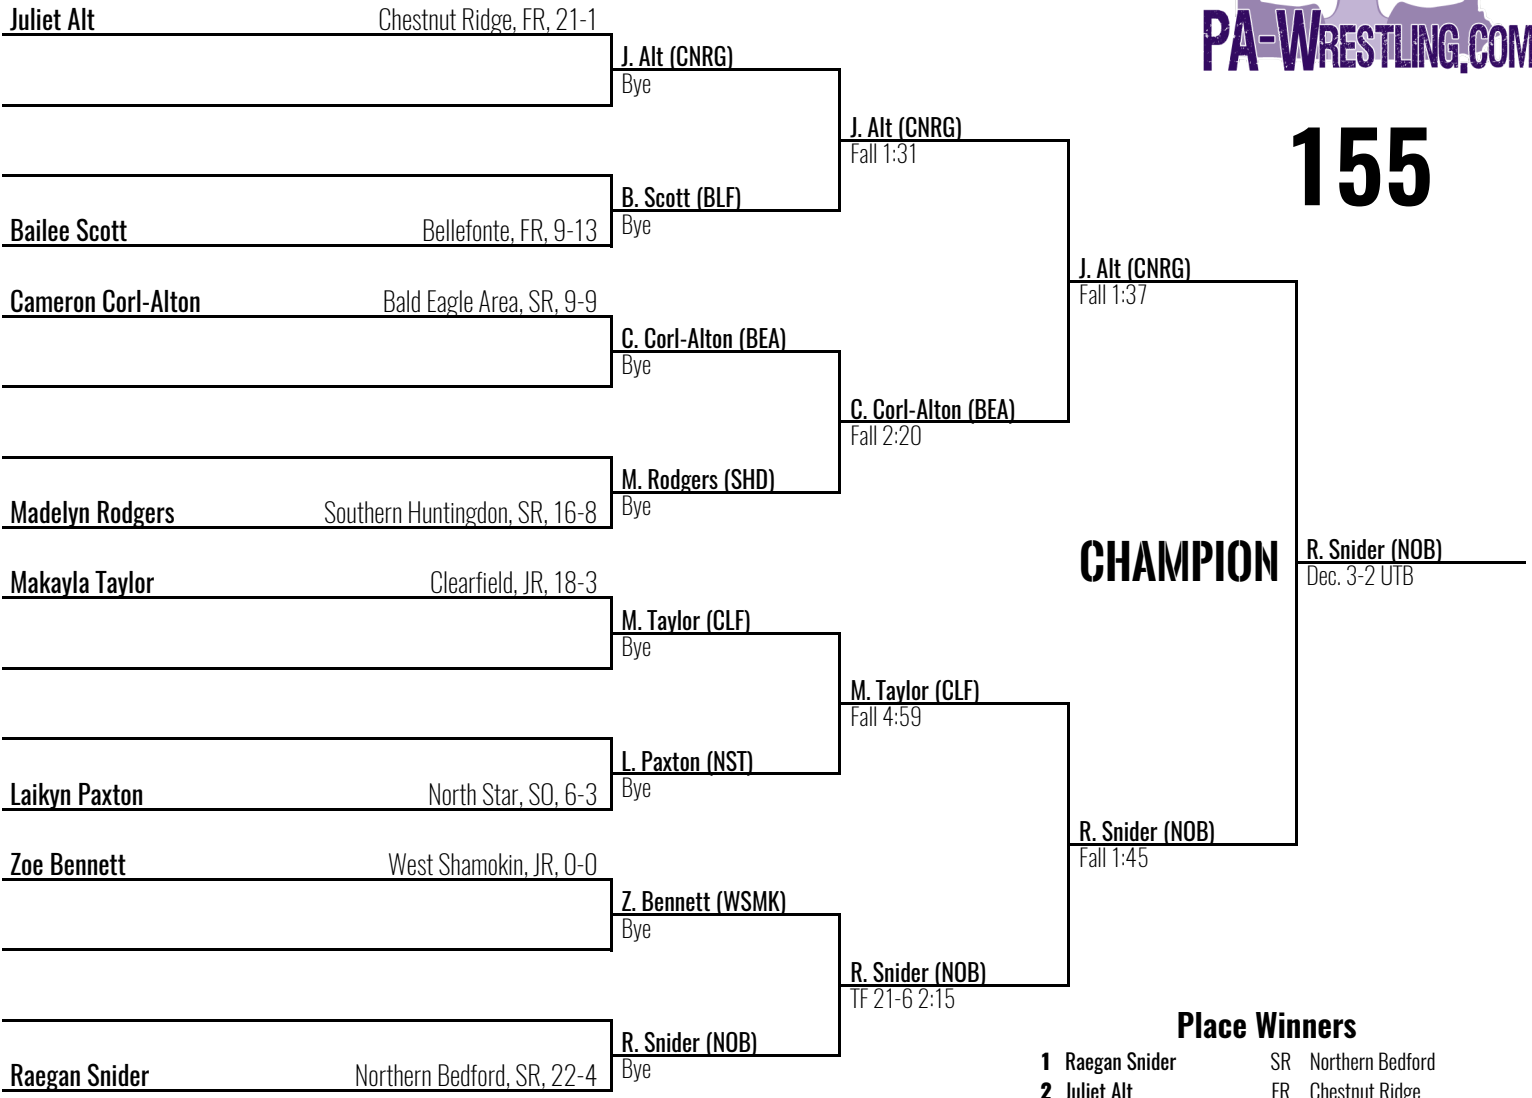

2025 District 5/6/9 Girls

First Summit Arena, Johnstown

February 21, 2025

155

Place Winners

- **1** Raegan Snider SR Northern Bedford
- **2** Juliet Alt FR Chestnut Ridge
- **3** Makayla Taylor JR Clearfield
- **4** Laikyn Paxton SO North Star
- **5** Bailee Scott FR Bellefonte
- **6** Cameron Corl-Alton SR Bald Eagle Area