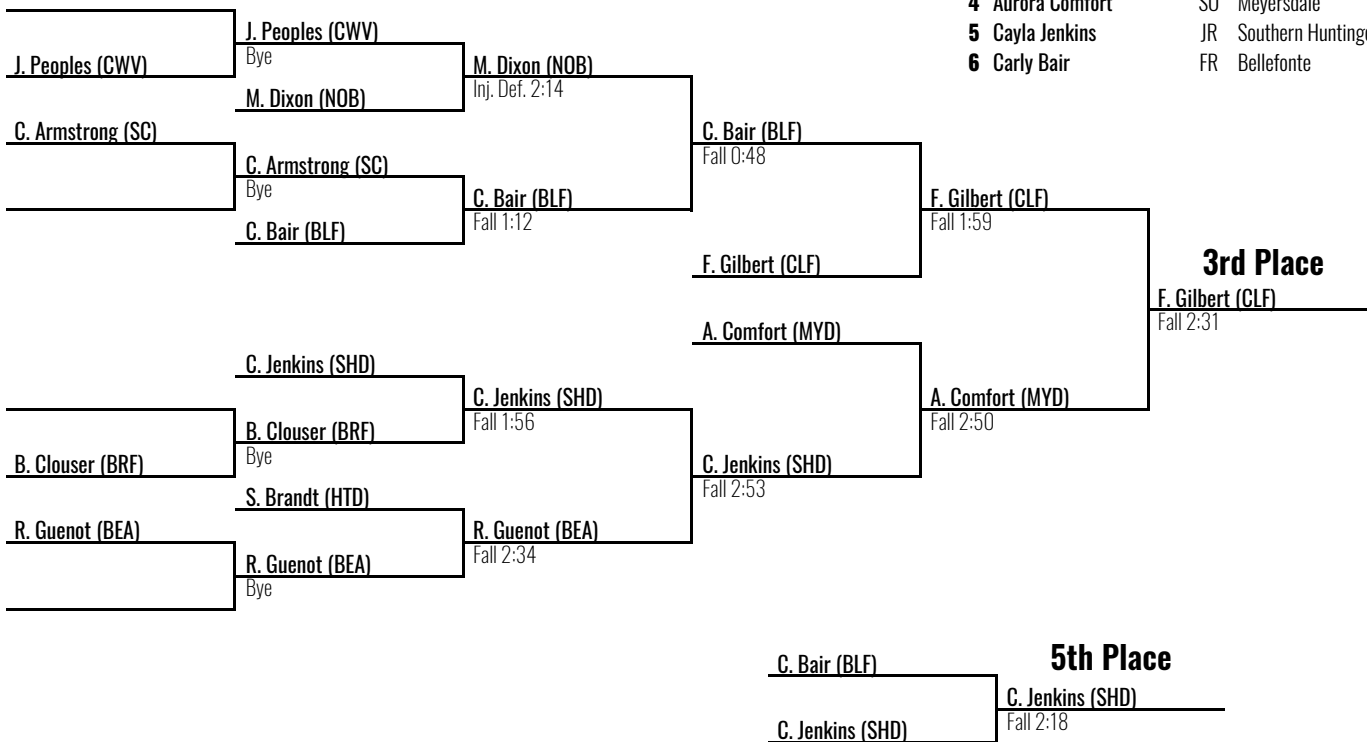

February 21, 2025

118

Place Winners

- | | | | |
|----------|----------------|----|---------------------|
| 1 | Chloe Stiles | JR | United |
| 2 | Madison Bryner | SO | Juniata |
| 3 | Finley Gilbert | FR | Clearfield |
| 4 | Aurora Comfort | SO | Meysersdale |
| 5 | Cayla Jenkins | JR | Southern Huntingdon |
| 6 | Carly Bair | FR | Bellefonte |