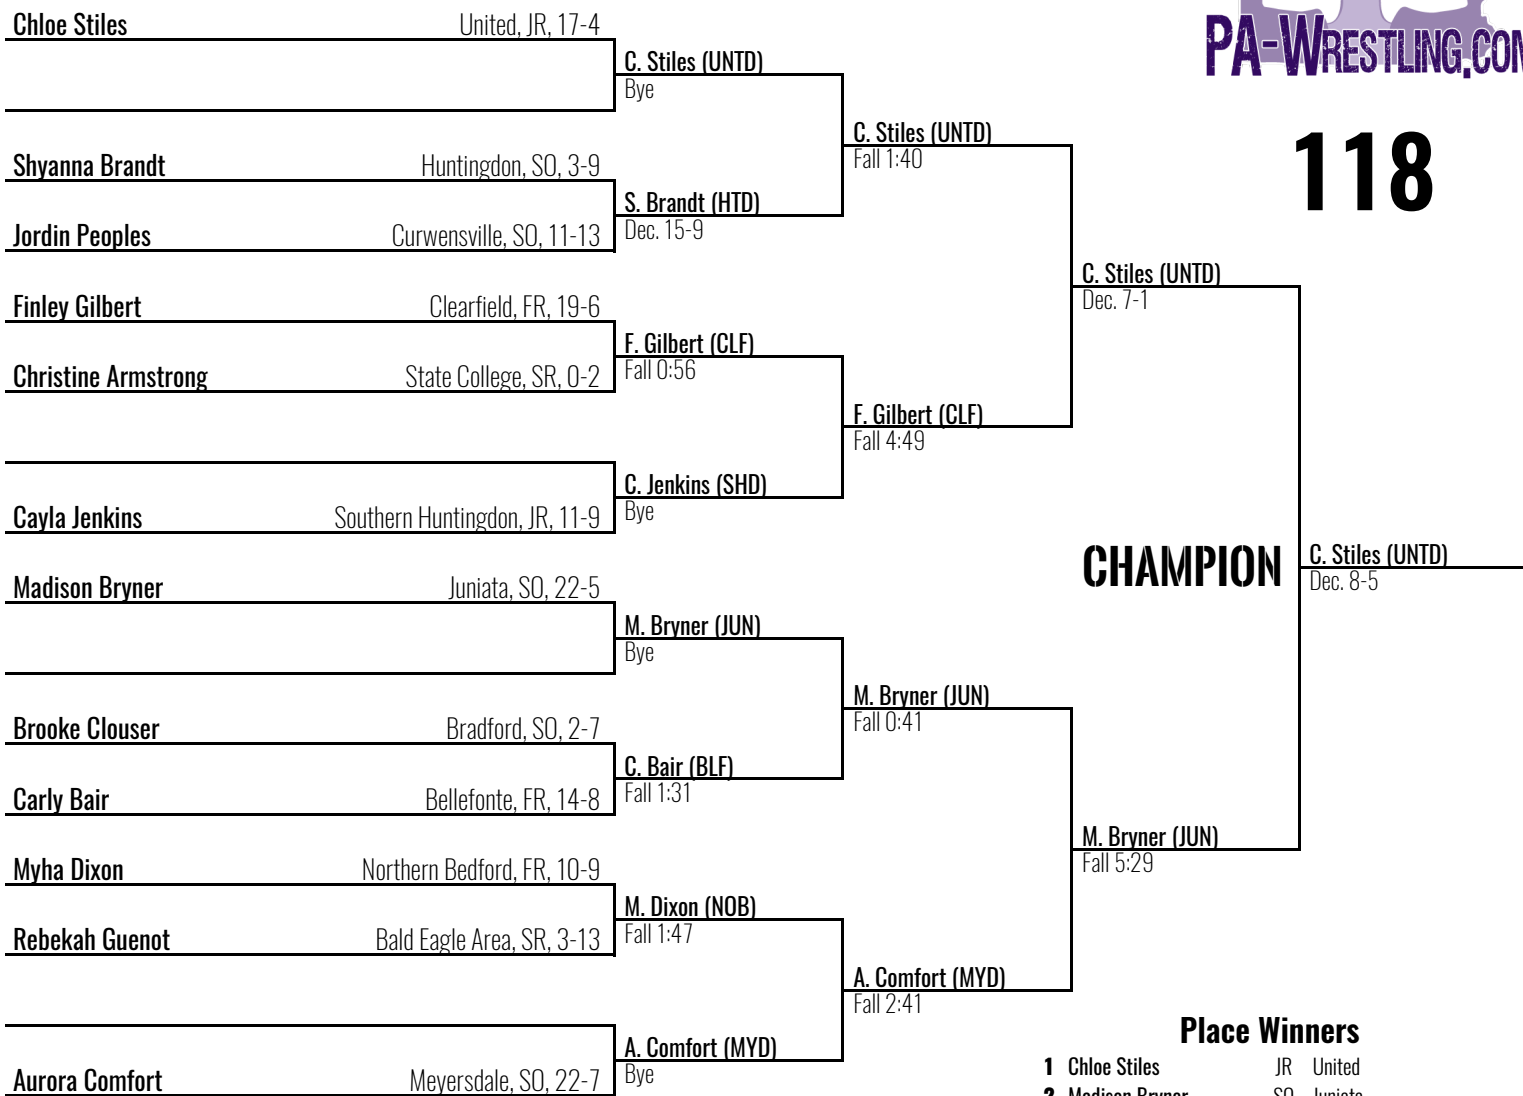

February 21, 2025

118

Place Winners

- | | | | |
|----------|----------------|----|---------------------|
| 1 | Chloe Stiles | JR | United |
| 2 | Madison Bryner | SO | Juniata |
| 3 | Finley Gilbert | FR | Clearfield |
| 4 | Aurora Comfort | SO | Meysersdale |
| 5 | Cayla Jenkins | JR | Southern Huntingdon |
| 6 | Carly Bair | FR | Bellefonte |