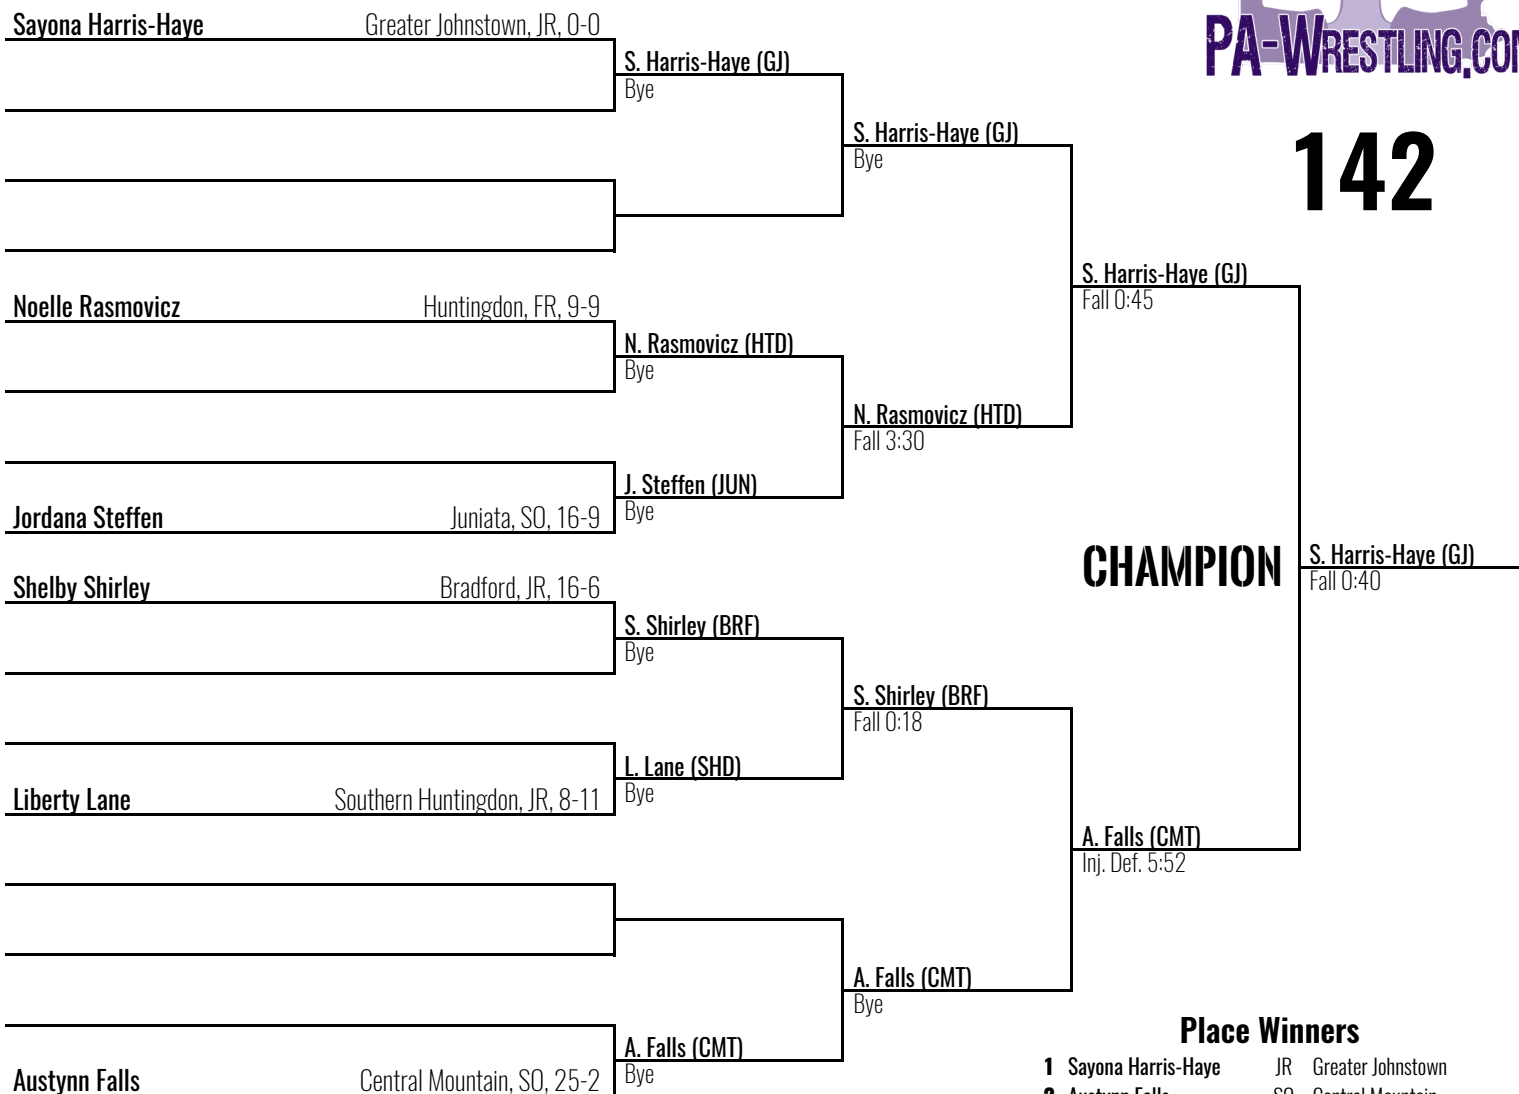

2025 District 5/6/9 Girls

First Summit Arena, Johnstown

February 21, 2025

142

Place Winners

1	Sayona Harris-Haye	JR	Greater Johnstown
2	Austynn Falls	SO	Central Mountain
3	Shelby Shirley	JR	Bradford
4	Noelle Rasmovicz	FR	Huntingdon
5	Jordana Steffen	SO	Juniata
6	Liberty Lane	JR	Southern Huntingdon