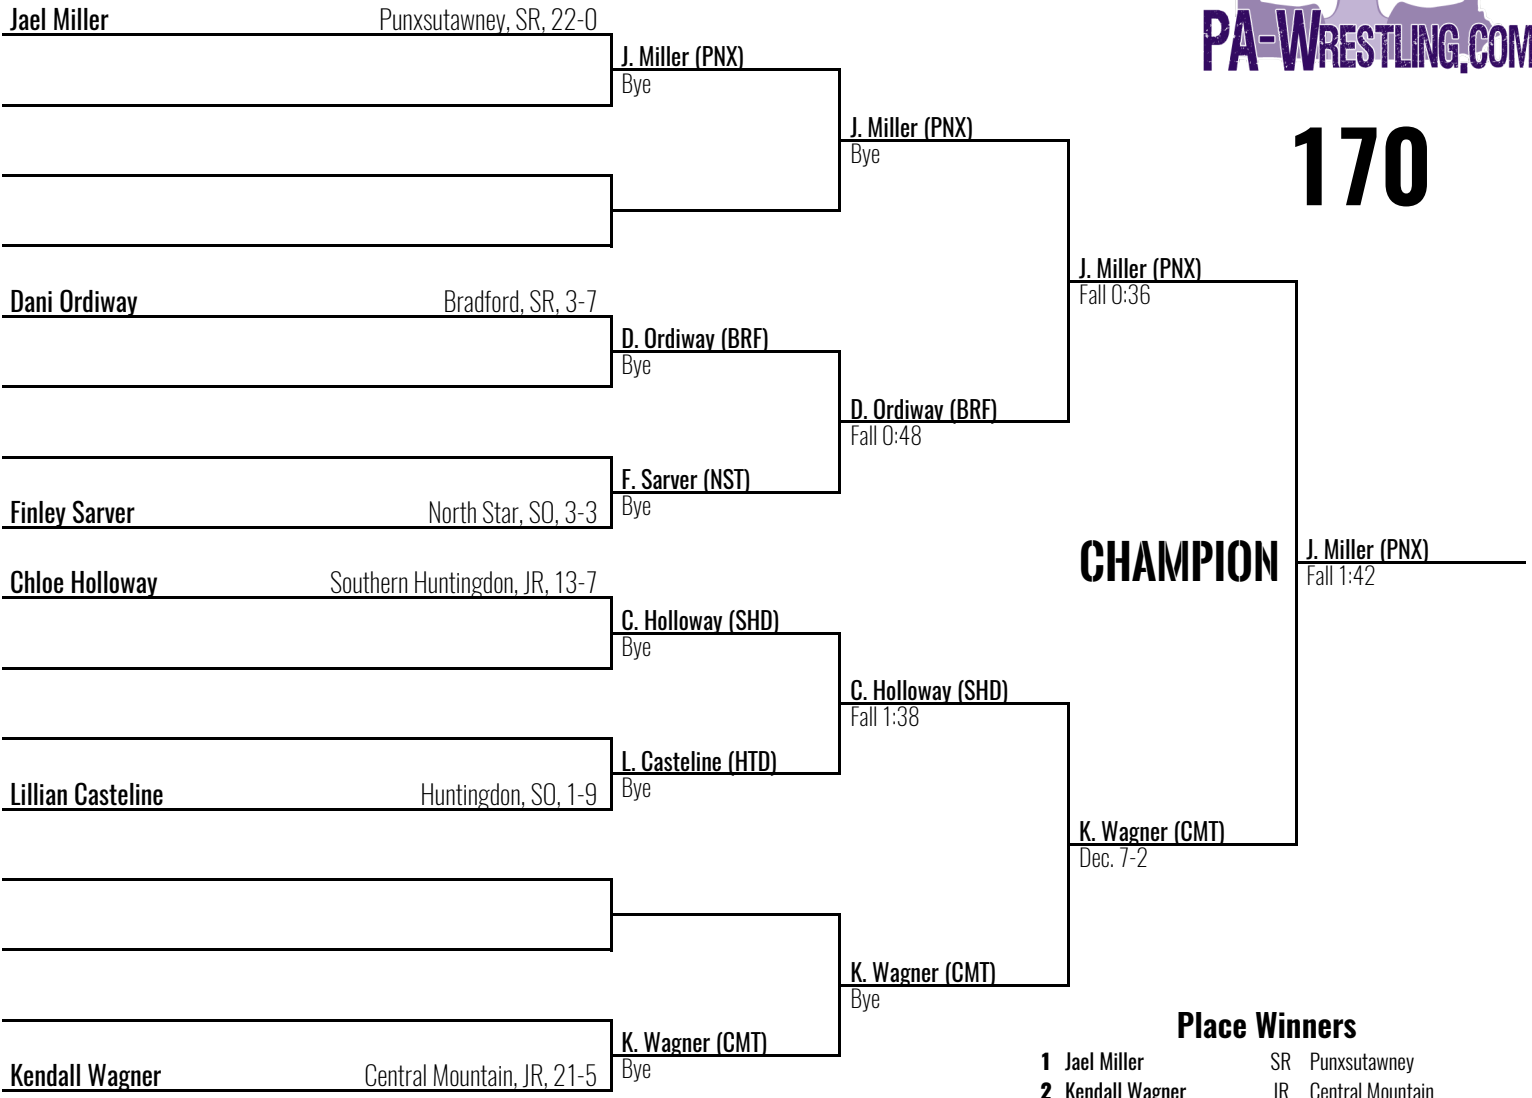

2025 District 5/6/9 Girls

First Summit Arena, Johnstown

February 21, 2025

170

Place Winners

- **1** Jael Miller SR Punxsutawney
- **2** Kendall Wagner JR Central Mountain
- **3** Chloe Holloway JR Southern Huntingdon
- **4** Dani Ordiway SR Bradford
- **5** Lillian Casteline SO Huntingdon
- **6** Finley Sarver SO North Star