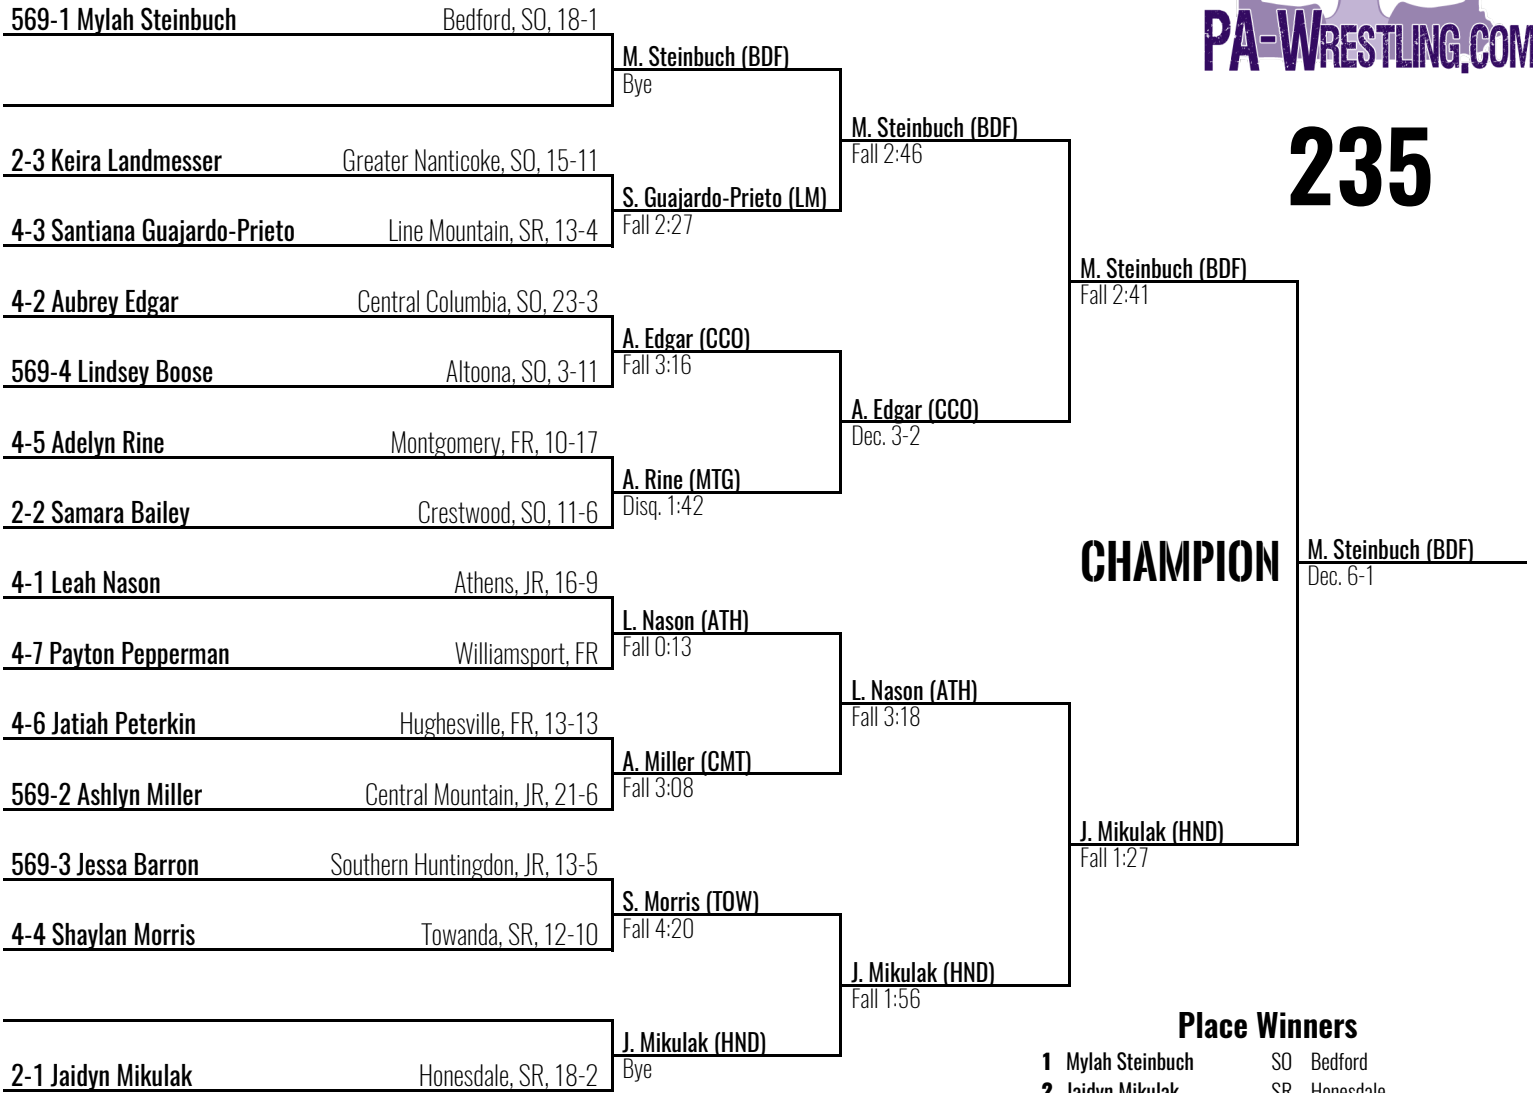

2025 Central Girls Regional

Milton HS March 1, 2025

235

Place Winners

1 Mylah Steinbuch	SO Bedford
2 Jaidyn Mikulak	SR Honesdale
3 Leah Nason	JR Athens
4 Samara Bailey	SO Crestwood
5 Aubrey Edgar	SO Central Columbia
6 Adelyn Rine	FR Montgomery