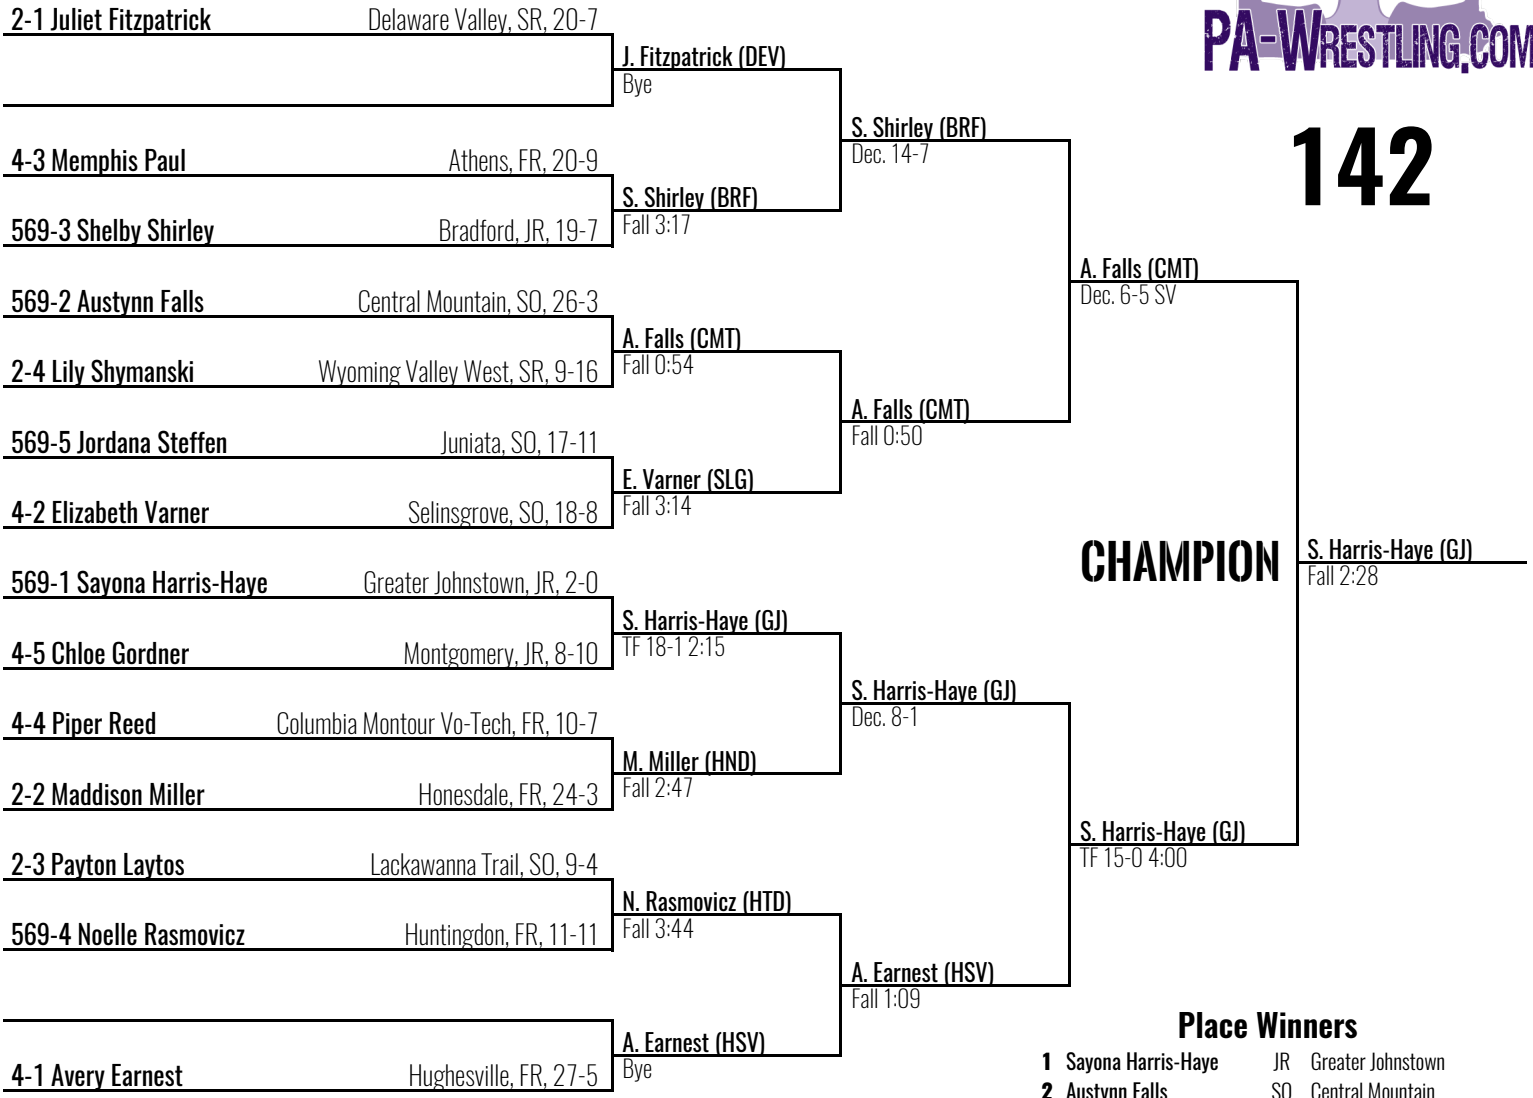

2025 Central Girls Regional

Milton HS March 1, 2025

142

Place Winners

1	Sayona Harris-Haye	JR	Greater Johnstown
2	Austynn Falls	SO	Central Mountain
3	Maddison Miller	FR	Honesdale
4	Avery Earnest	FR	Hughesville
5	Shelby Shirley	JR	Bradford
6	Juliet Fitzpatrick	SR	Delaware Valley