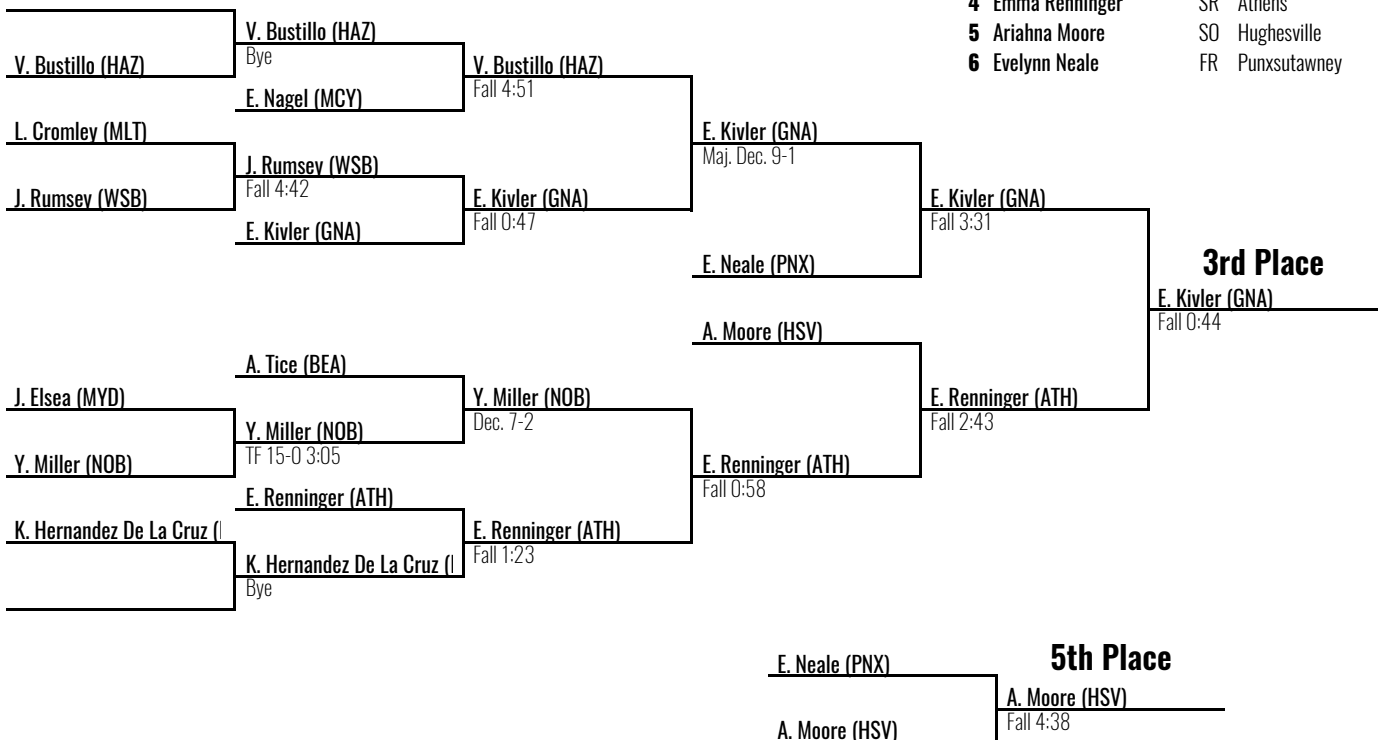

2025 Central Girls Regional

Milton HS March 1, 2025

112

Place Winners

- | | | |
|-------------------------|----|-------------------|
| 1 Iris Reitz | FR | Redbank Valley |
| 2 Gia Silva | SO | Wallenpaupack |
| 3 Emily Kivler | FR | Greater Nanticoke |
| 4 Emma Renninger | SR | Athens |
| 5 Ariaahna Moore | SO | Hughesville |
| 6 Evelyn Neale | FR | Punxsutawney |