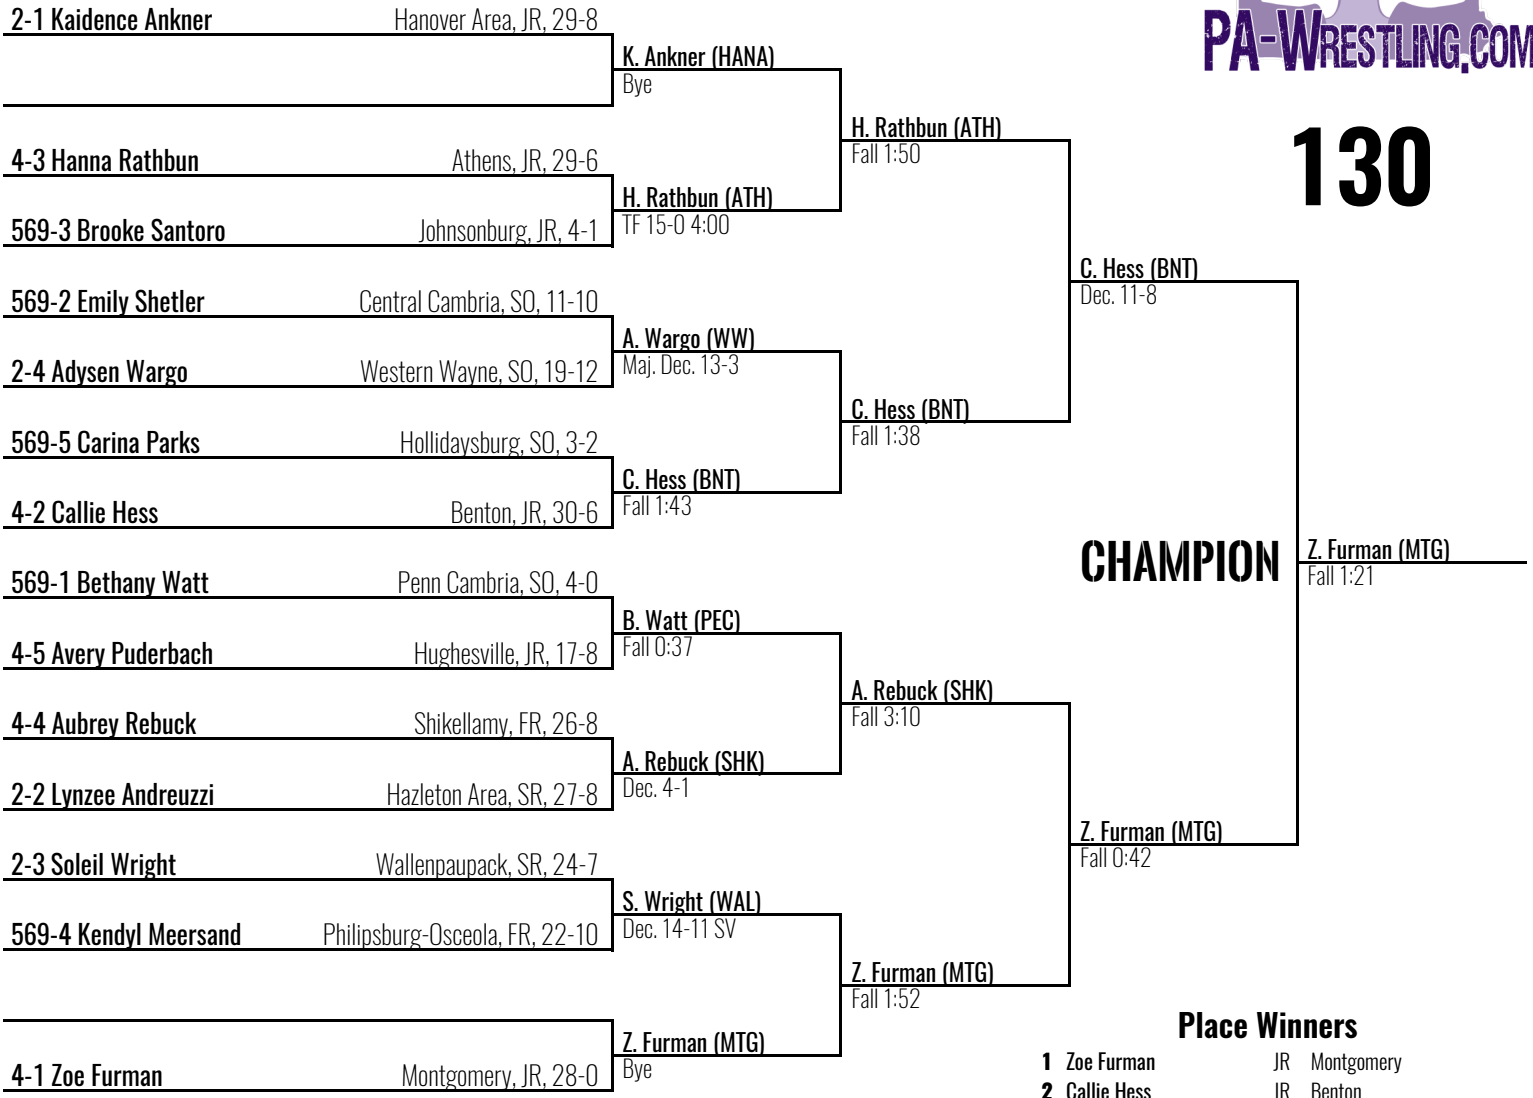

2025 Central Girls Regional

Milton HS March 1, 2025

130

Place Winners

- **1** Zoe Furman JR Montgomery
- **2** Callie Hess JR Benton
- **3** Hanna Rathbun JR Athens
- **4** Aubrey Rebeck FR Shikellamy
- **5** Kaidence Ankner JR Hanover Area
- **6** Soleil Wright SR Wallenpaupack