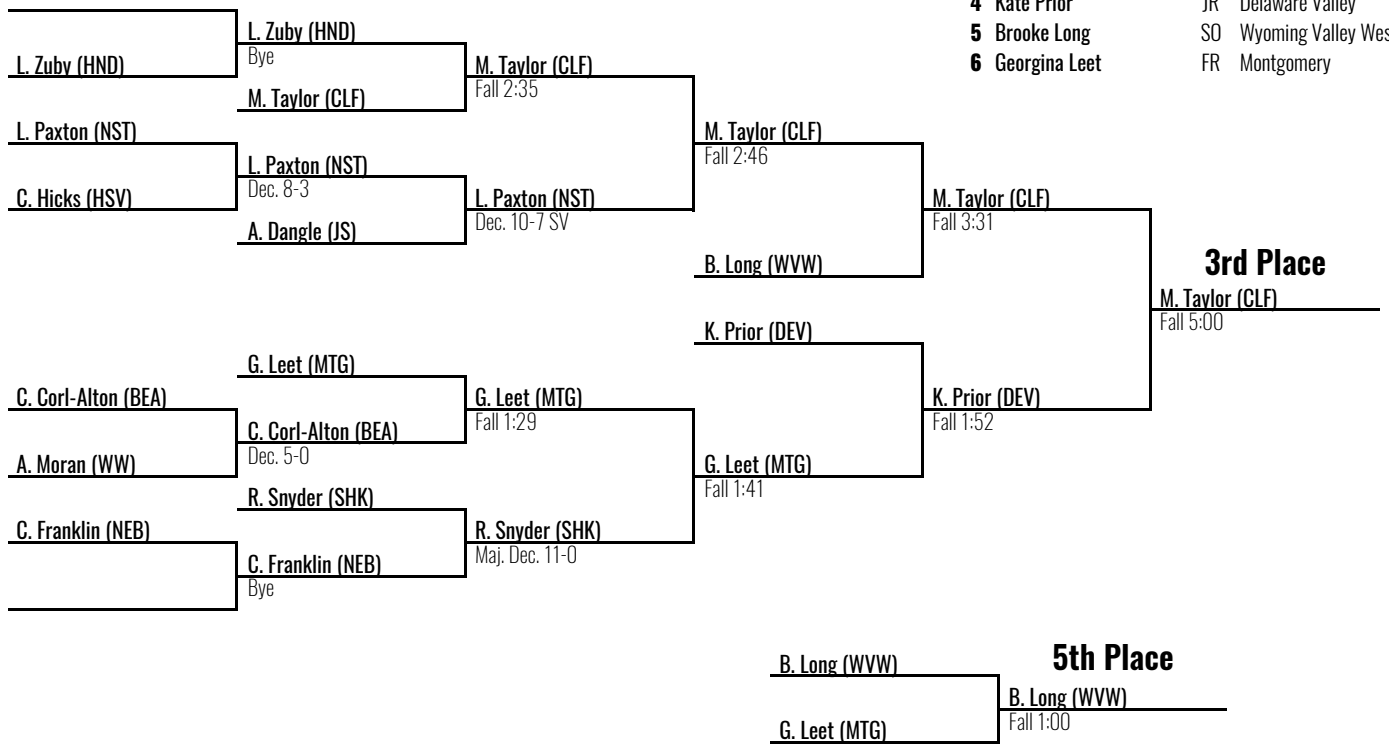

2025 Central Girls Regional

Milton HS March 1, 2025

155