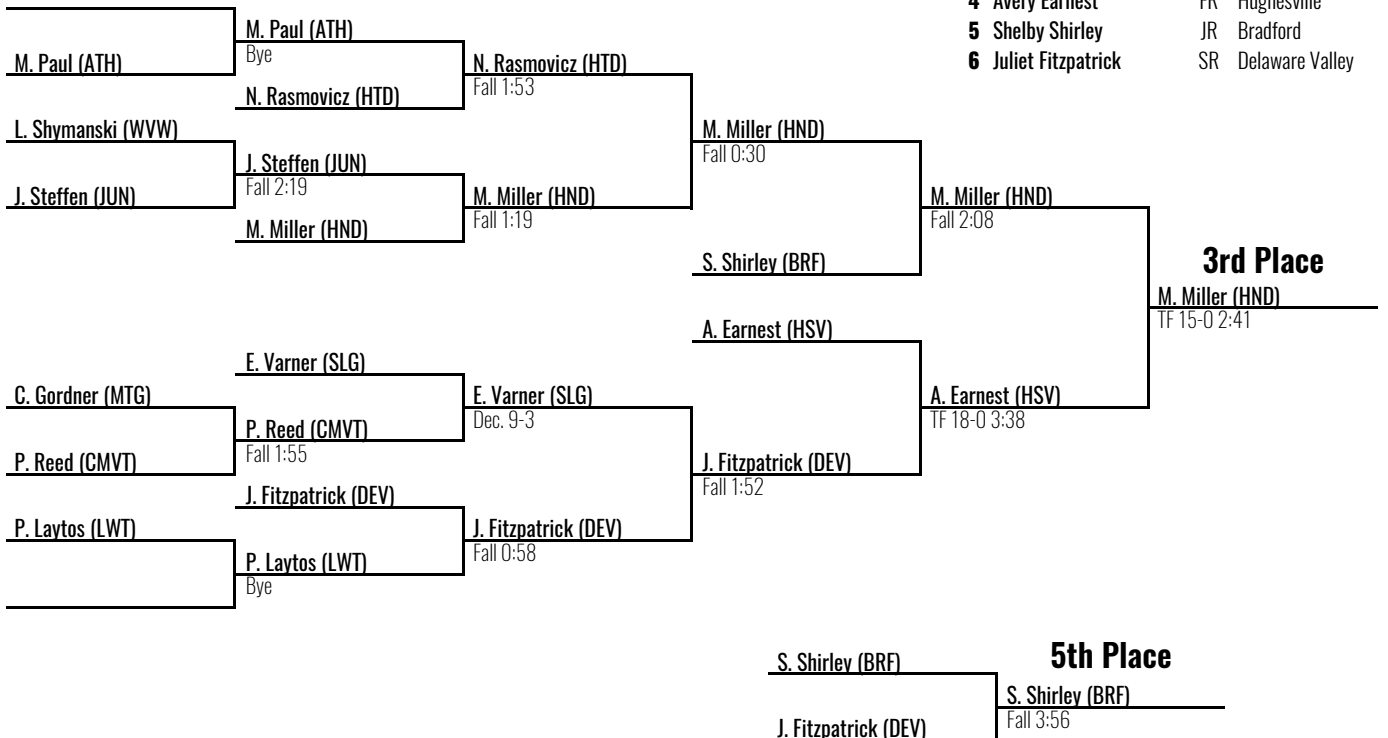

2025 Central Girls Regional

Milton HS March 1, 2025

142

Place Winners

- | | | | |
|----------|--------------------|----|-------------------|
| 1 | Sayona Harris-Haye | JR | Greater Johnstown |
| 2 | Austynn Falls | SO | Central Mountain |
| 3 | Maddison Miller | FR | Honesdale |
| 4 | Avery Earnest | FR | Hughesville |
| 5 | Shelby Shirley | JR | Bradford |
| 6 | Juliet Fitzpatrick | SR | Delaware Valley |