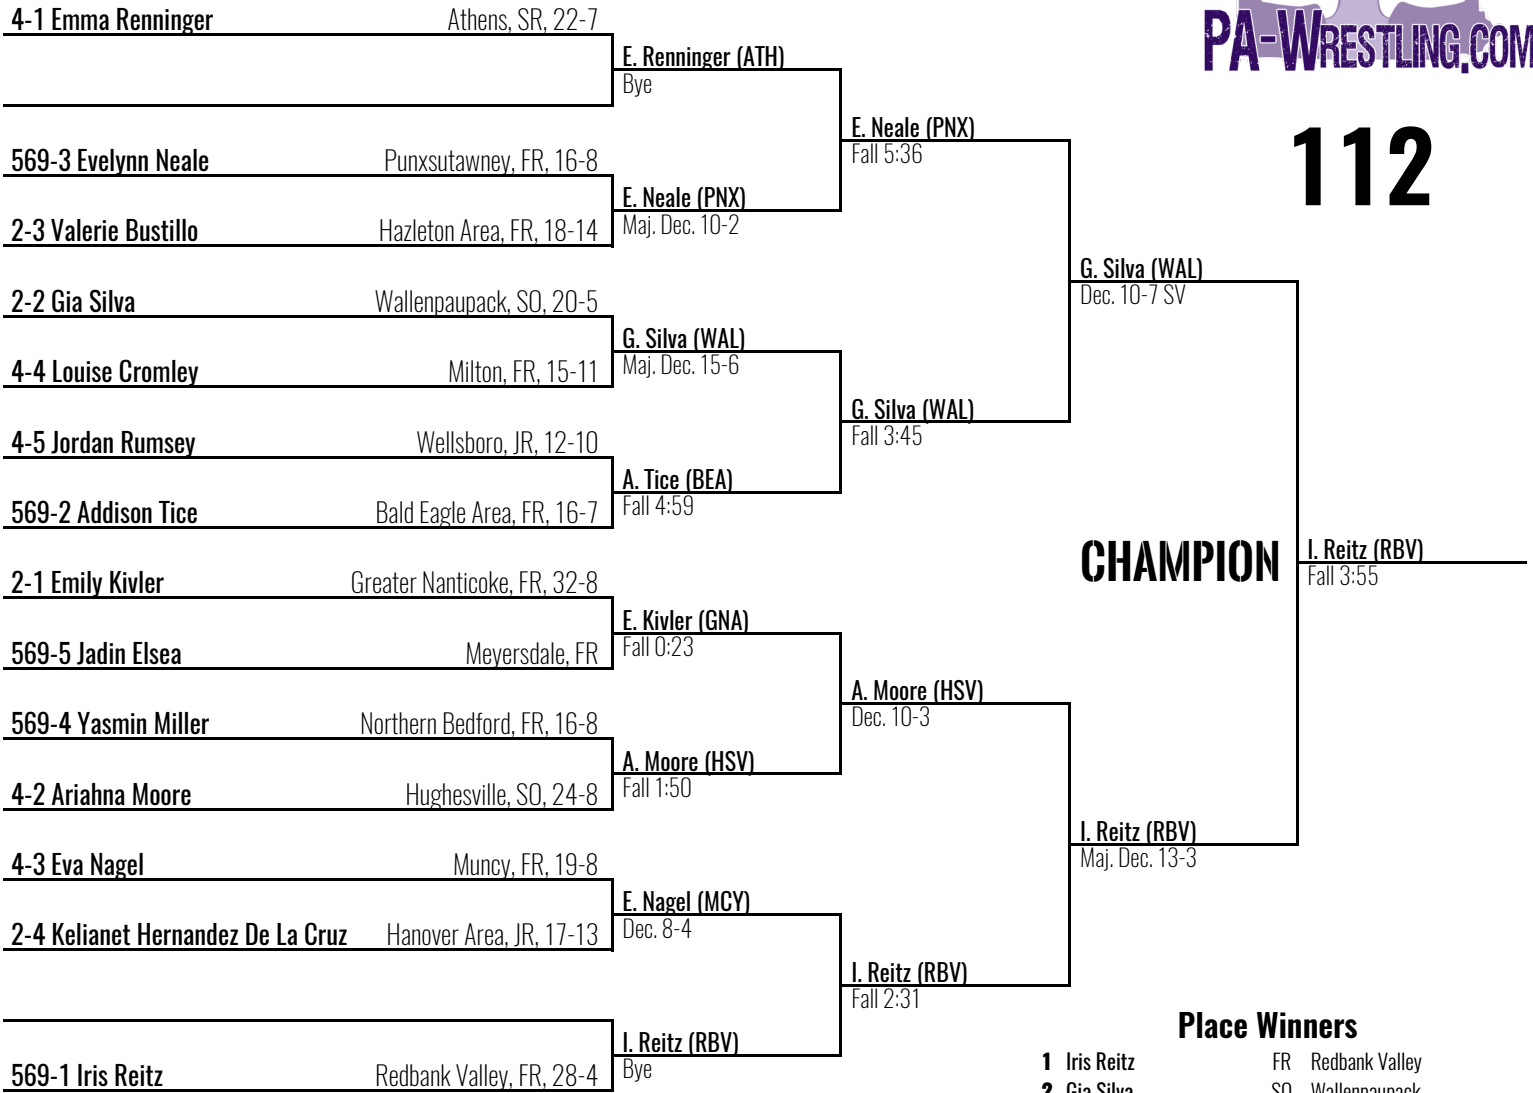

112

Place Winners

1 Iris Reitz	FR	Redbank Valley
2 Gia Silva	SO	Wallenpaupack
3 Emily Kivler	FR	Greater Nanticoke
4 Emma Renninger	SR	Athens
5 Ariaahna Moore	SO	Hughesville
6 Evelyn Neale	FR	Punxsutawney