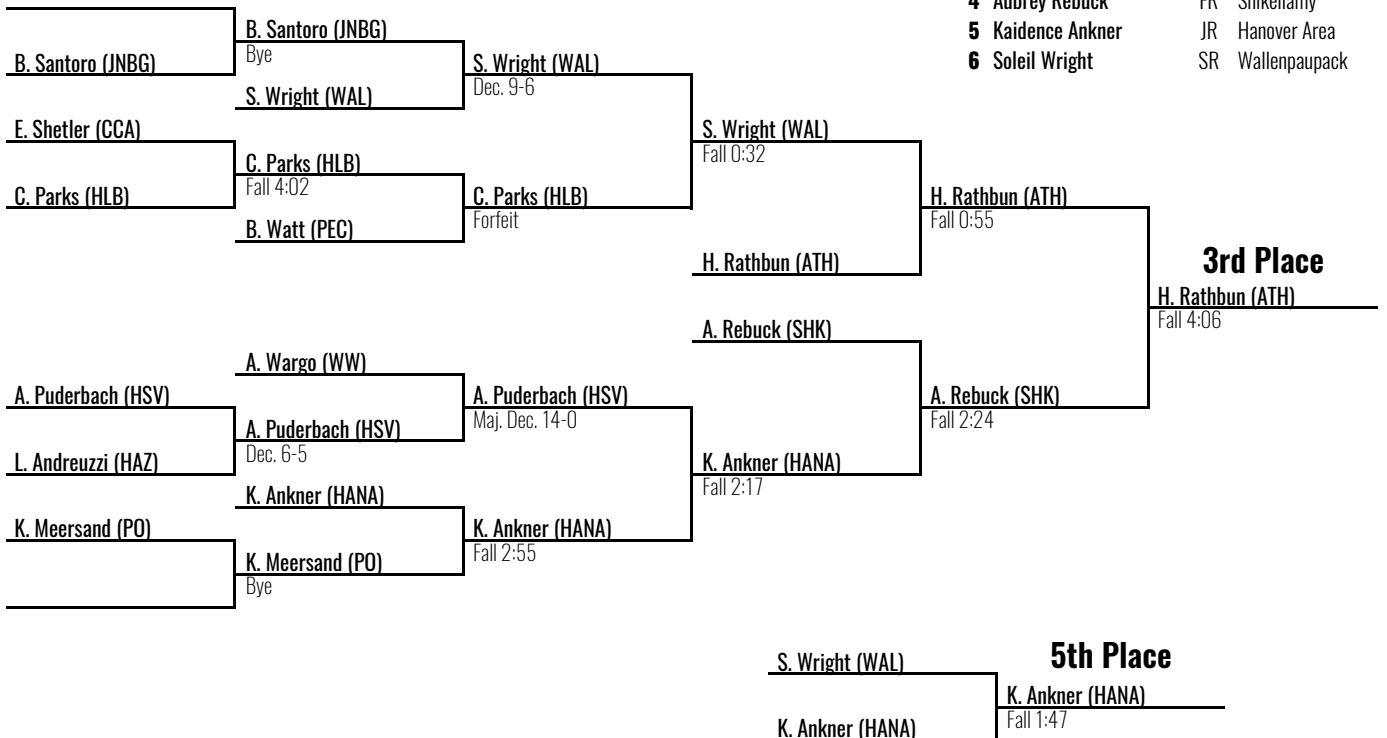

Place Winners

- **1** Zoe Furman JR Montgomery
- **2** Callie Hess JR Benton
- **3** Hanna Rathbun JR Athens
- **4** Aubrey Rebeck FR Shikellamy
- **5** Kaidence Ankner JR Hanover Area
- **6** Soleil Wright SR Wallenpaupack