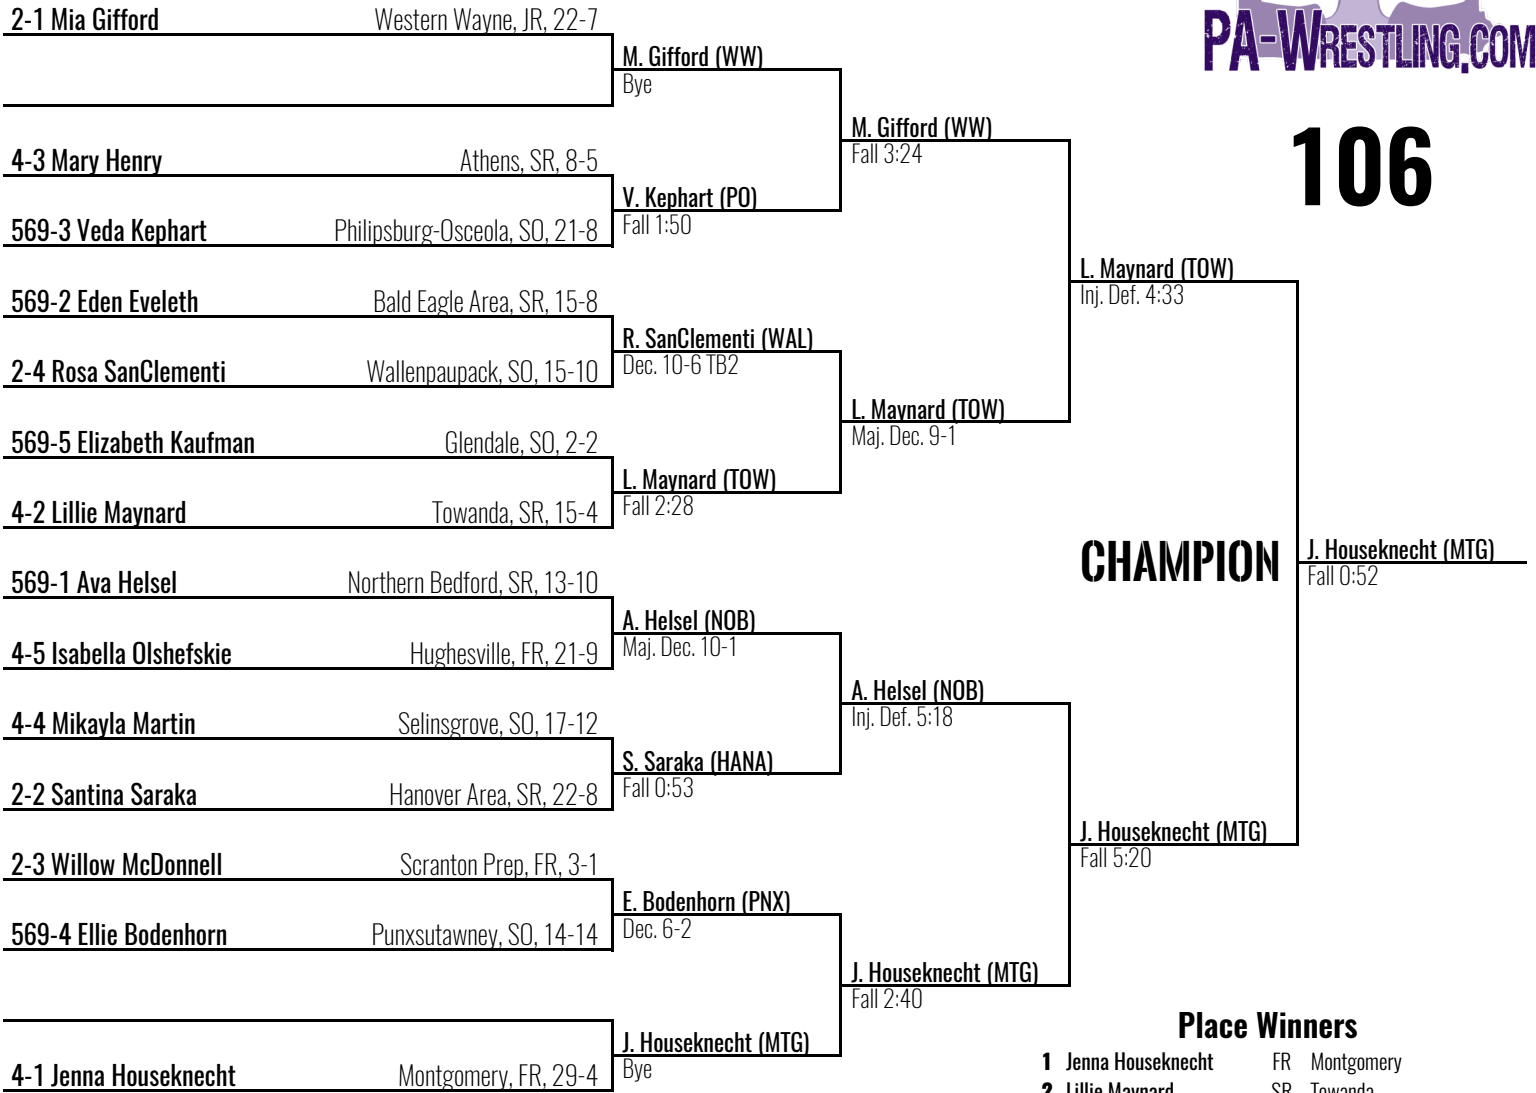

2025 Central Girls Regional

Milton HS March 1, 2025

106