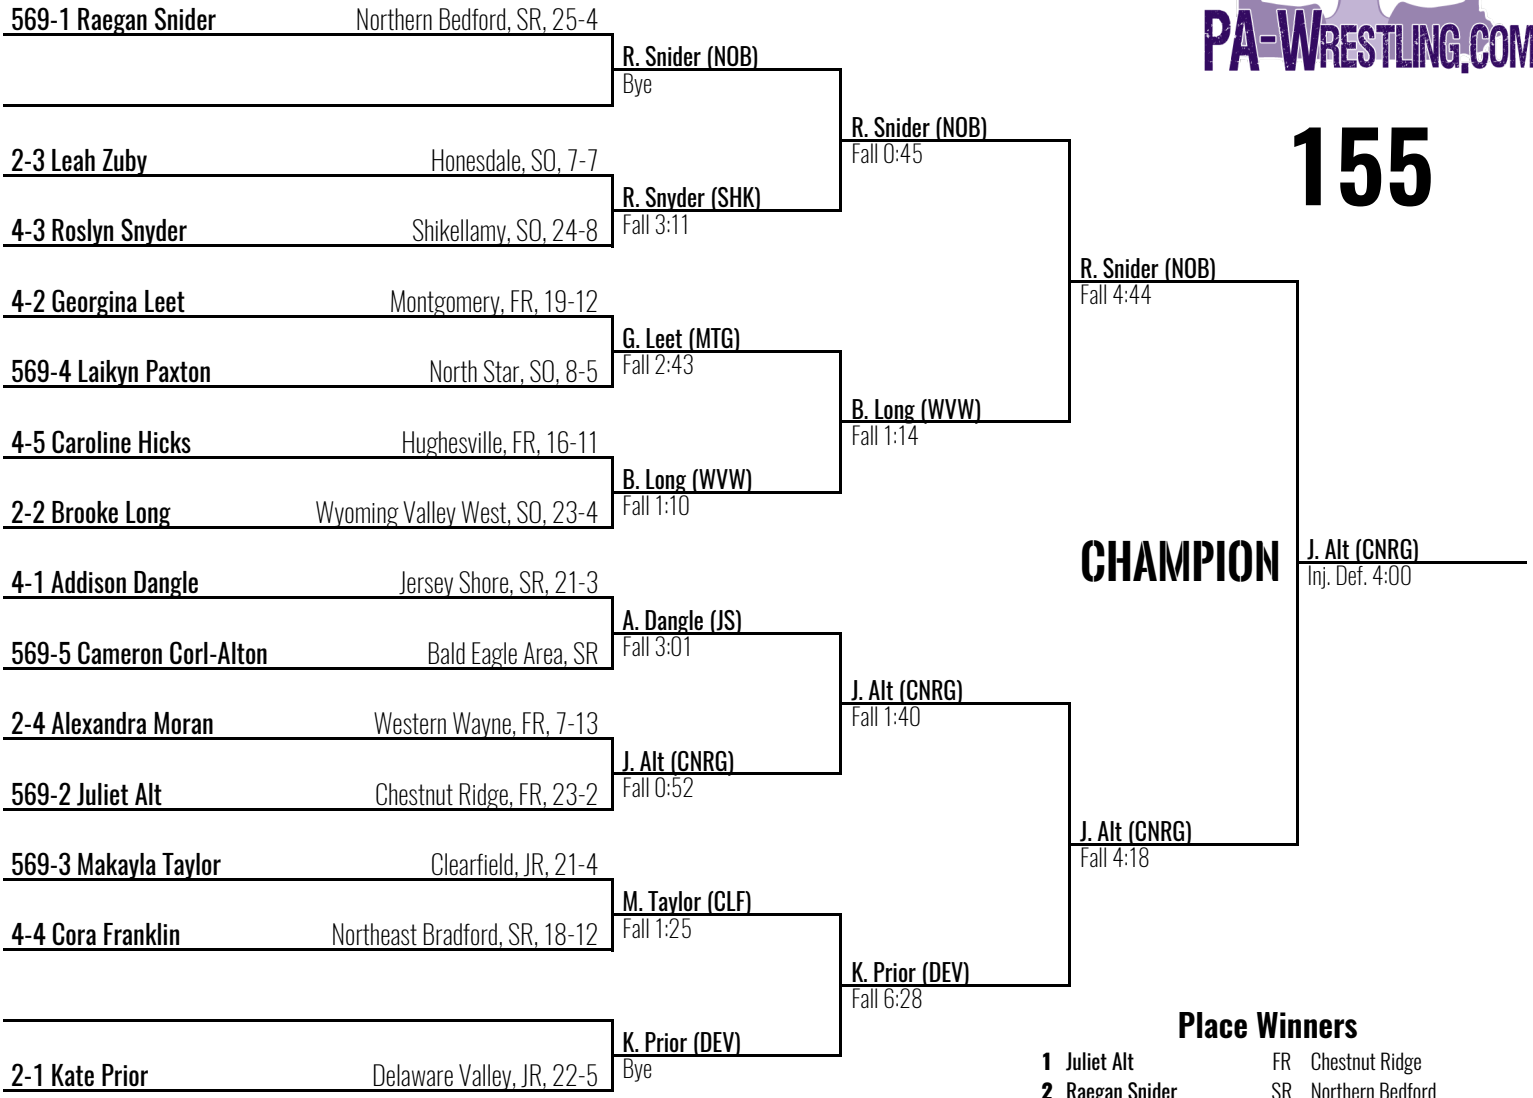

2025 Central Girls Regional

Milton HS March 1, 2025

155