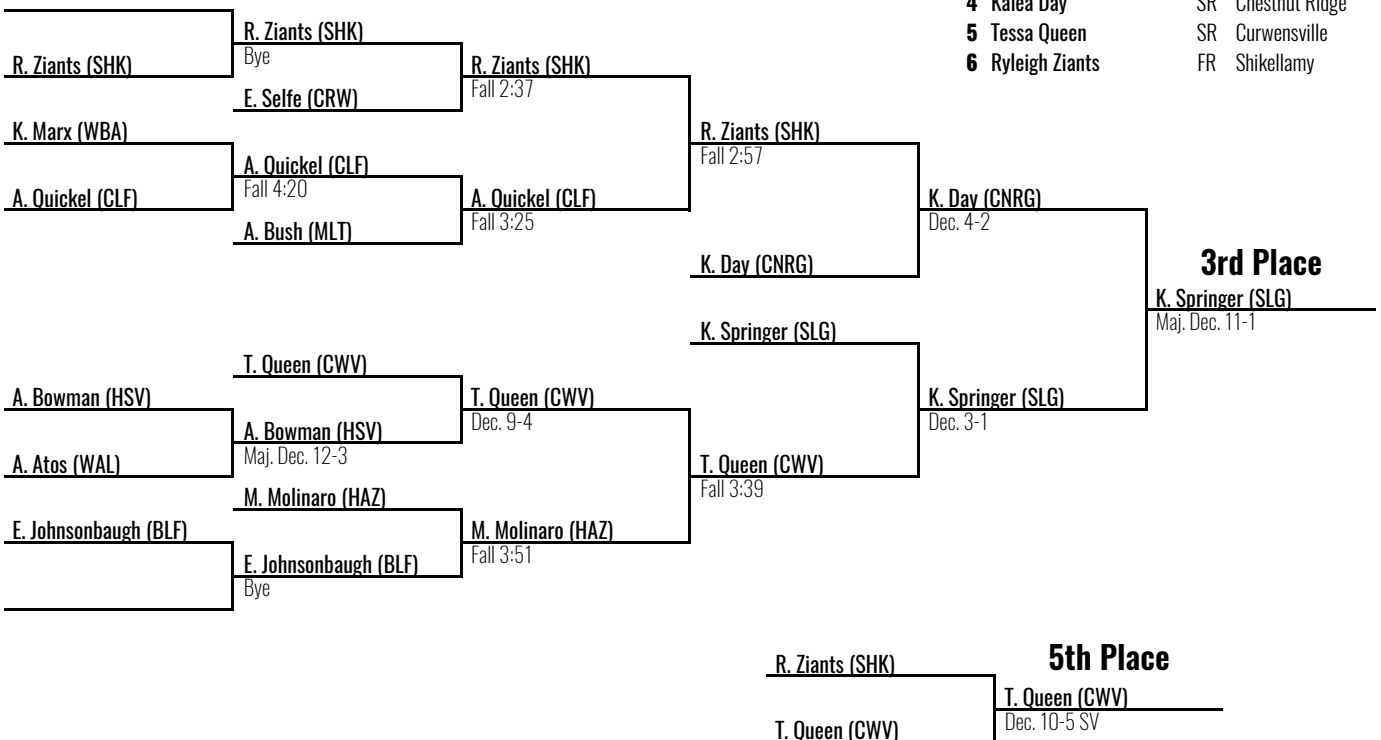

2025 Central Girls Regional

Milton HS March 1, 2025

136

Place Winners

- | | | | |
|----------|------------------|----|---------------------|
| 1 | Charlotte Hunt | SO | Philipsburg-Osceola |
| 2 | Briella Walk | SO | Montgomery |
| 3 | Karissa Springer | SR | Selinsgrove |
| 4 | Kalea Day | SR | Chestnut Ridge |
| 5 | Tessa Queen | SR | Curwensville |
| 6 | Ryleigh Ziants | FR | Shikellamy |