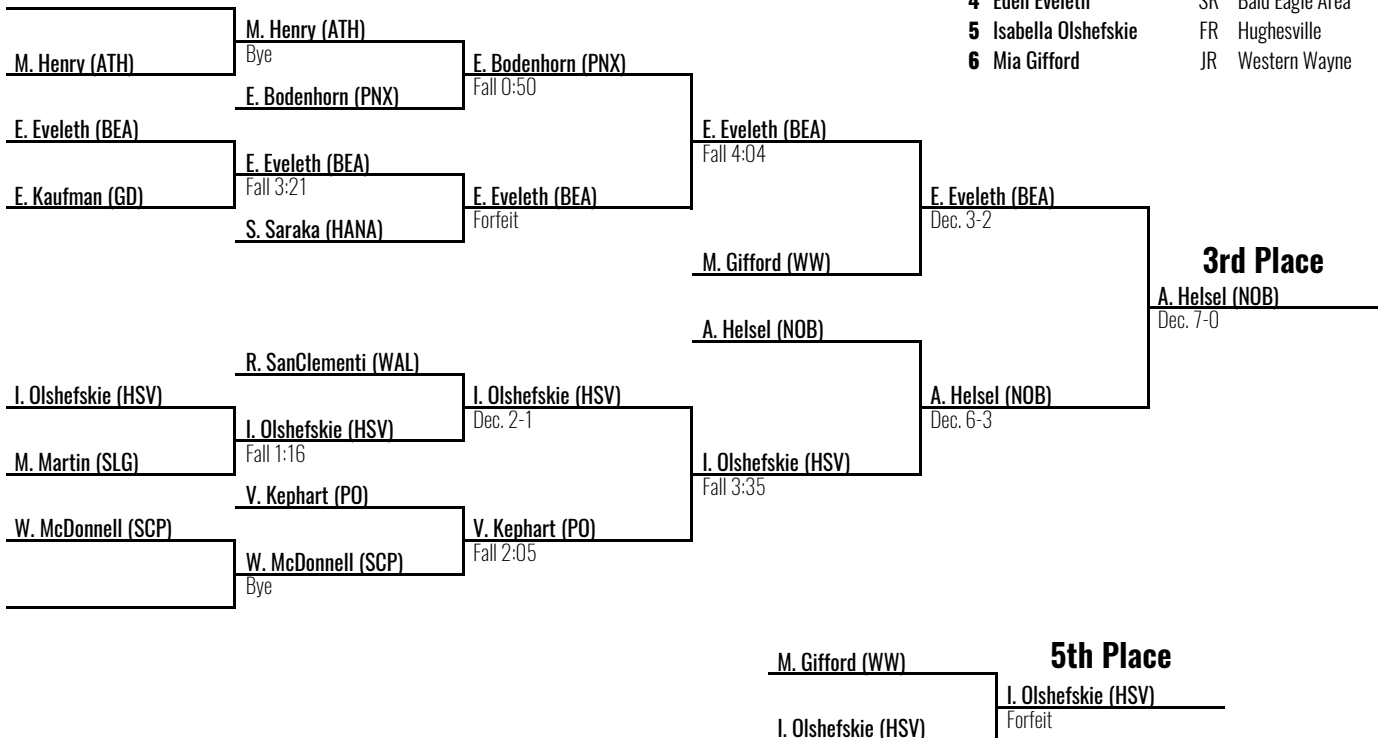

2025 Central Girls Regional

Milton HS March 1, 2025

106