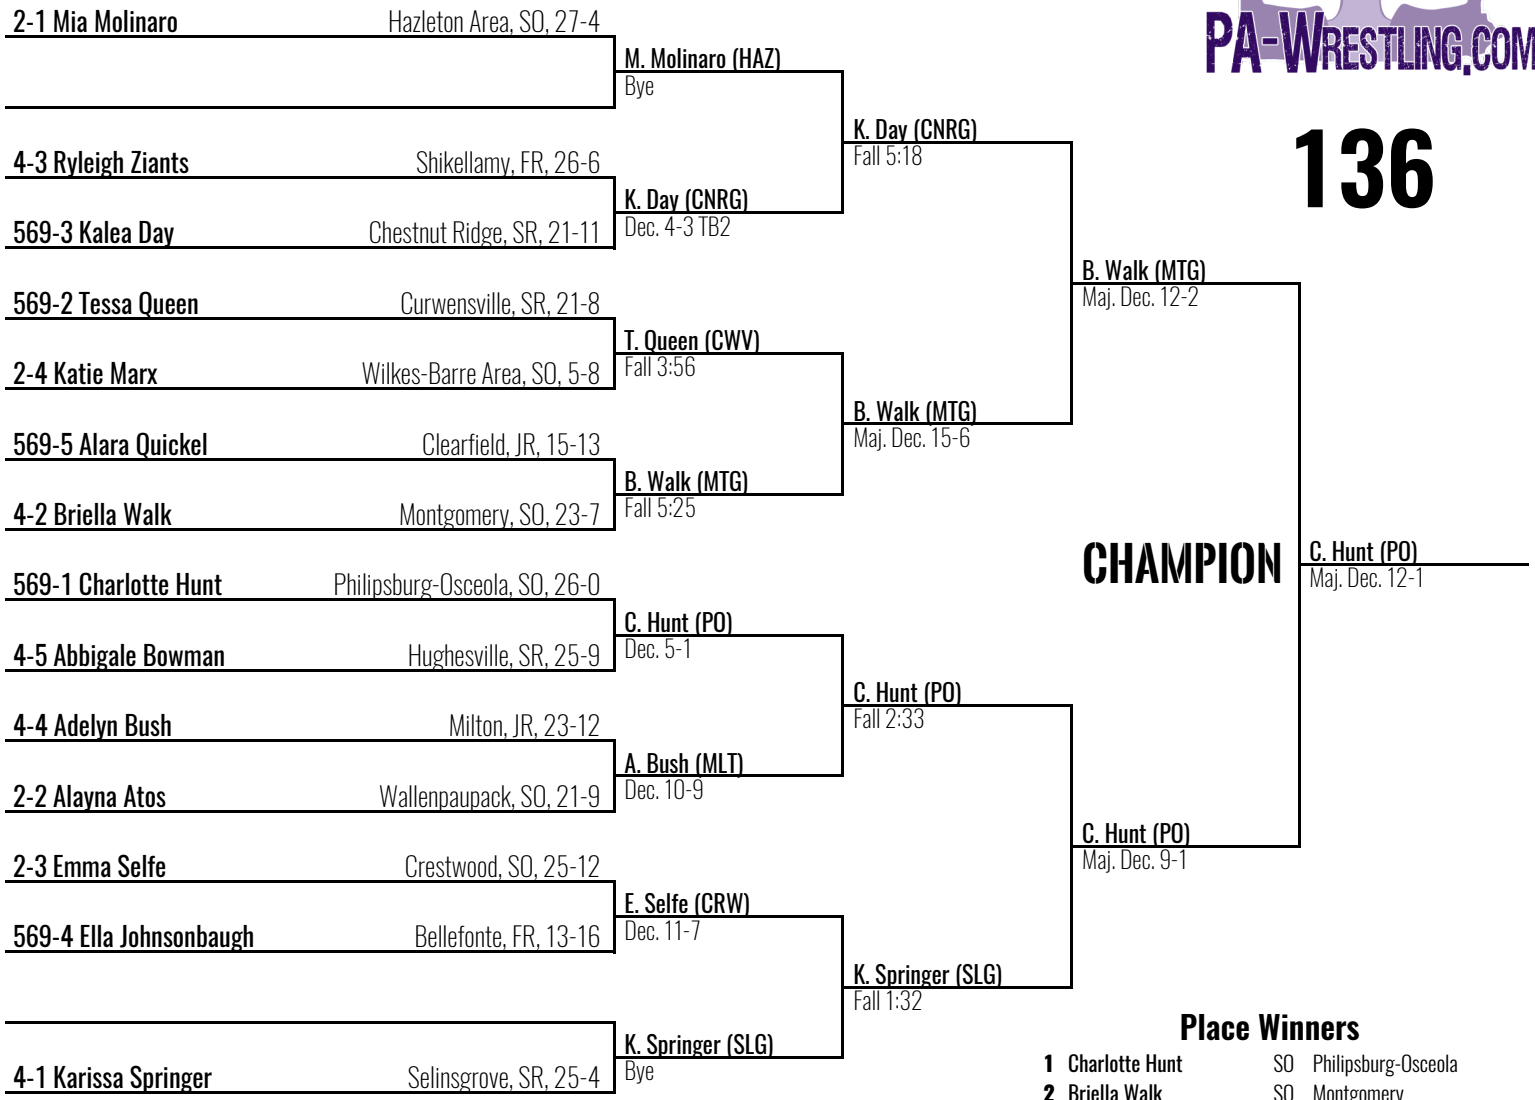

2025 Central Girls Regional

Milton HS March 1, 2025

136

Place Winners

1	Charlotte Hunt	SO	Philipsburg-Osceola
2	Briella Walk	SO	Montgomery
3	Karissa Springer	SR	Selinsgrove
4	Kalea Day	SR	Chestnut Ridge
5	Tessa Queen	SR	Curwensville
6	Ryleigh Ziants	FR	Shikellamy